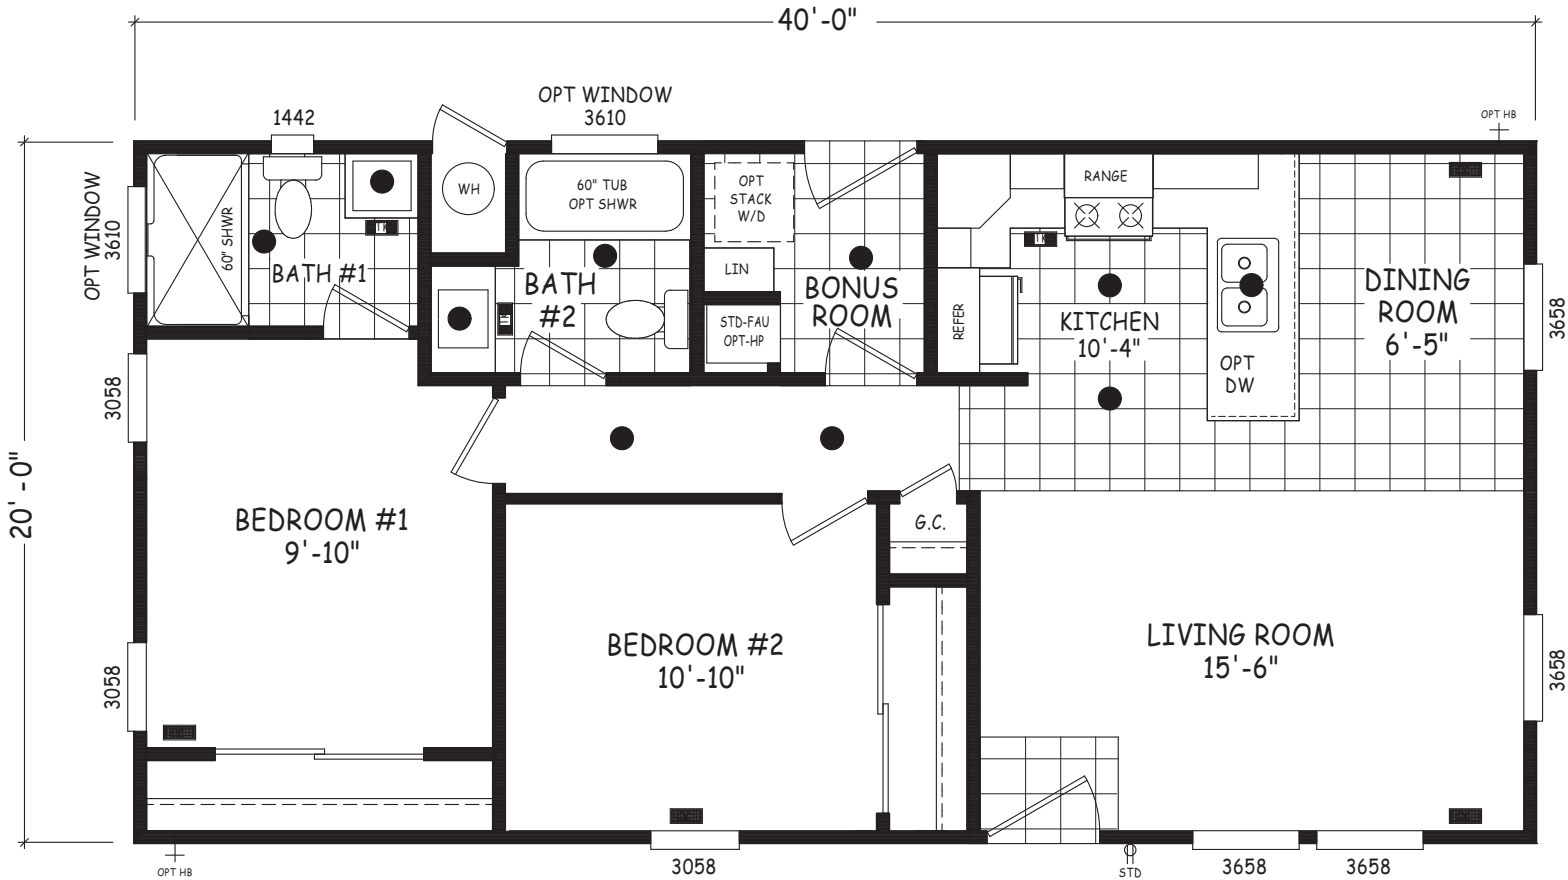

Barnsley

Edge Series

800 SQ. FT. (Approximate) 2 Bedroom, 2 Bath

Last Updated: 4-30-24

FACTORY SELECT HOMES
8610 E. Main Street
Mesa, AZ 85207

FactorySelectMobileHomes.com | 1-800-670-1464

IMPORTANT: Alta Cima Corp reserves the right to modify, cancel or substitute products or features of this event at any time without prior notice or obligation. Pictures and other promotional materials are representative and may depict or contain floor plans, square footages, elevations, options, upgrades, extra design features, decorations, floor coverings, specialty light fixtures, custom paint and wall coverings, window treatments, landscaping, sound and alarm systems, furnishings, appliances, and other designer/decorator features and amenities that are not included as part of the home and/or may not be available at all locations. Home, pricing and community information is subject to change, and homes to prior sale, at any time without notice or obligation. ©2020 Alta Cima Corp. All rights reserved.