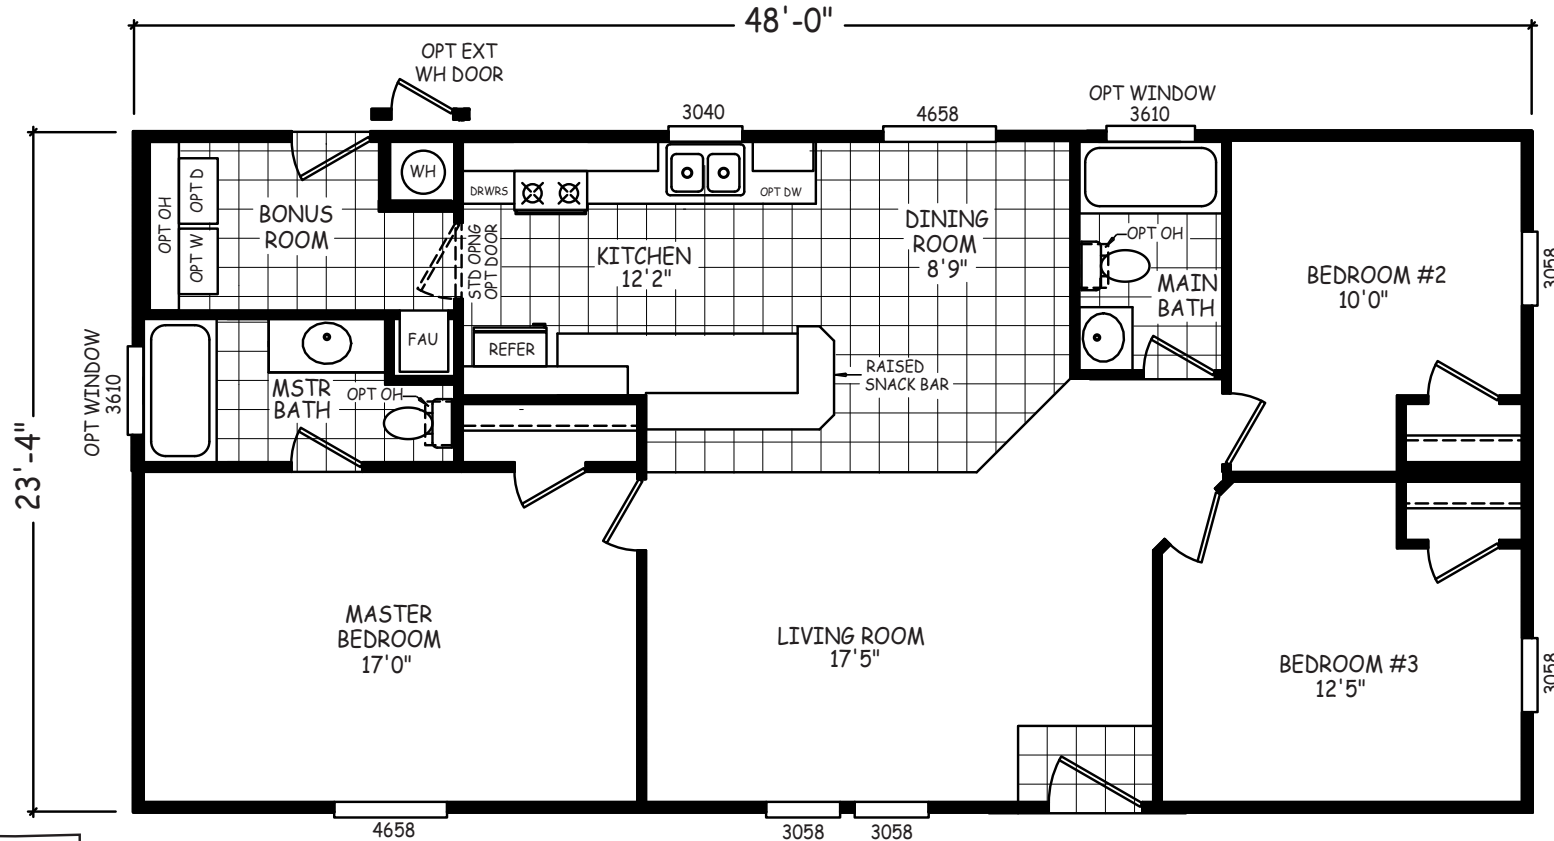

Bartlett

Factory Select Series 

FactorySelectHomes

3 Bedroom, 2 Bath
Approx. 1,120 Sq. Ft.

Last Updated: 10-27-16

• Flagstaff

© Mesa

Factory Select Homes
 8610 E. Main Street
 Mesa, Arizona 85207