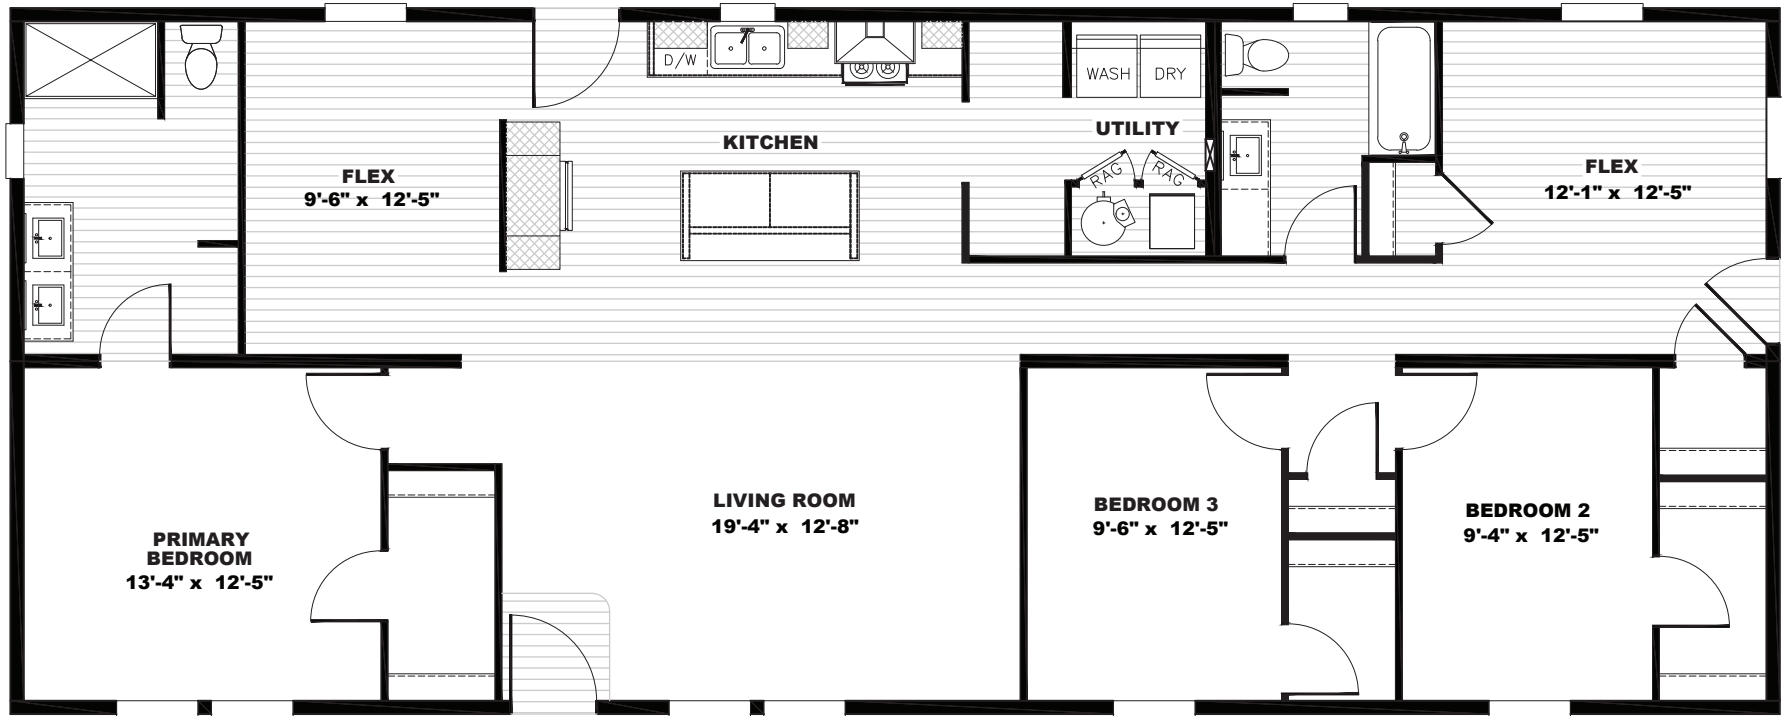

Batley

Tempo Series - Multi Section

1,738 SQ. FT. (Approximate) 3 Bedroom, 2 Bath

Last Updated: 8-10-23

28' x 66'

FACTORY SELECT HOMES
8610 E. Main Street
Mesa, AZ 85207

FactorySelectMobileHomes.com | 1-800-670-1464