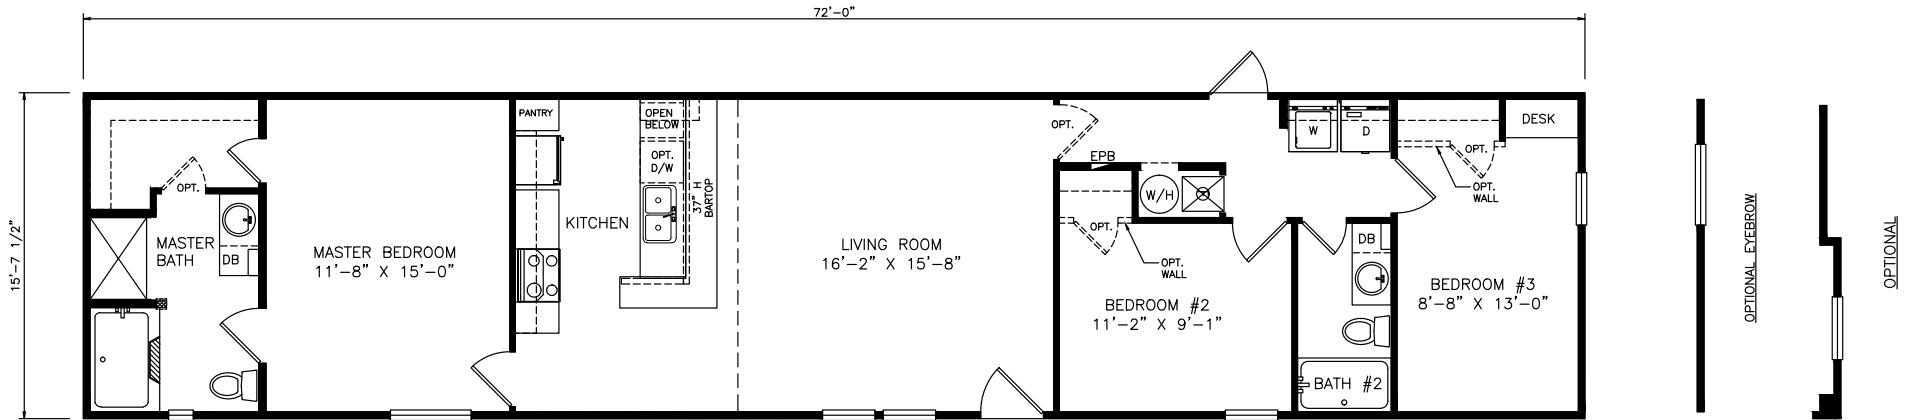

Bensing

Heritage Series - Single Section Series

1,130 SQ. FT. (Approximate) 3 Bedrooms, 2 Baths

Last Updated: 12-6-21

FACTORY SELECT HOMES
8610 E. Main Street
Mesa, AZ 85207

FactorySelectMobileHomes.com | 1-800-670-1464