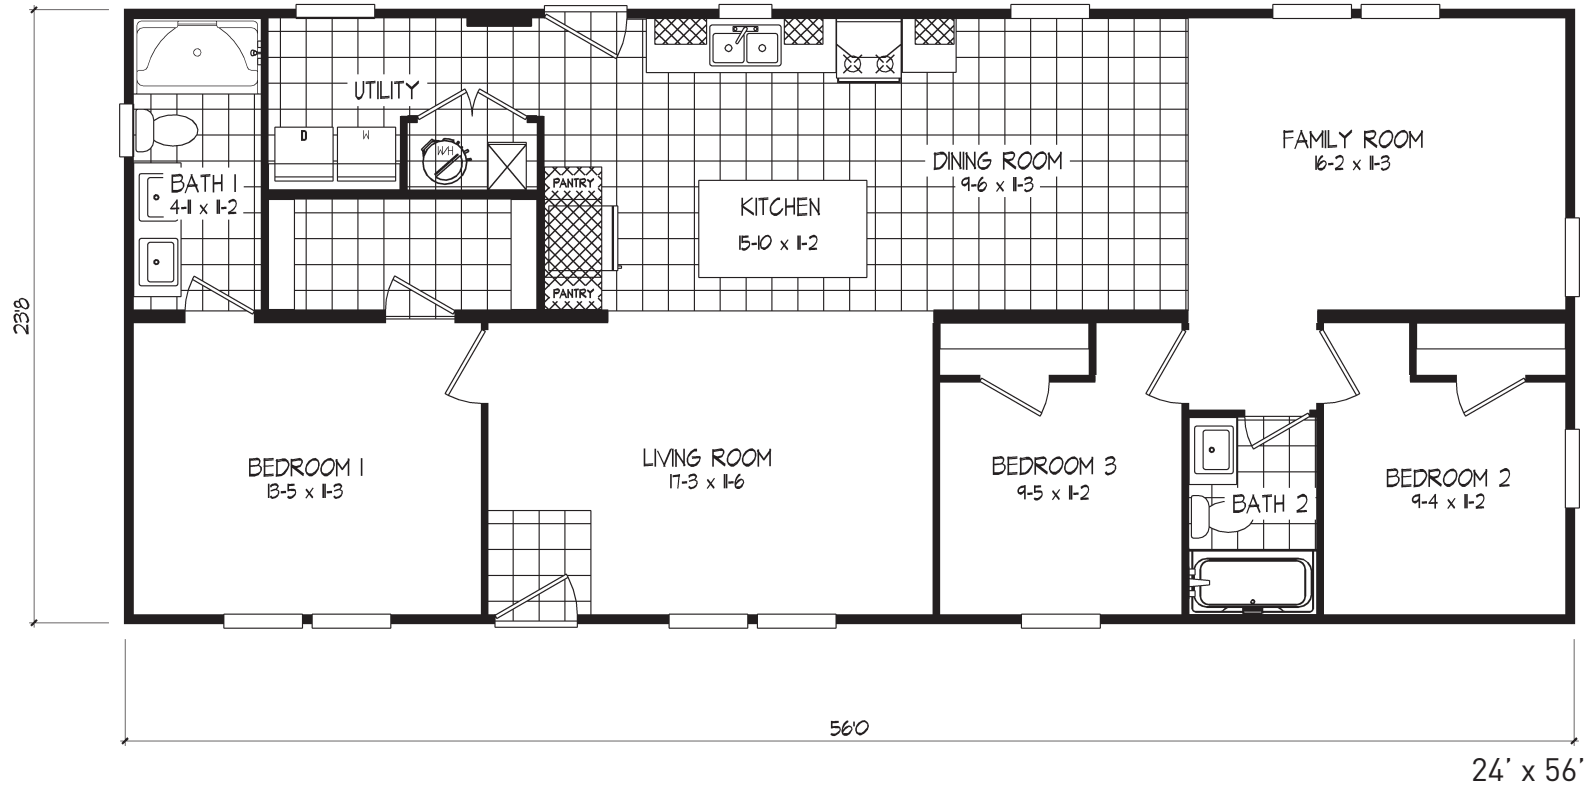

Beston

Tempo Series - Multi Section

1,325 SQ. FT. (Approximate) 3 Bedroom, 2 Bath

Last Updated: 1-16-24

FACTORY SELECT HOMES
8610 E. Main Street
Mesa, AZ 85207

FactorySelectMobileHomes.com | 1-800-670-1464