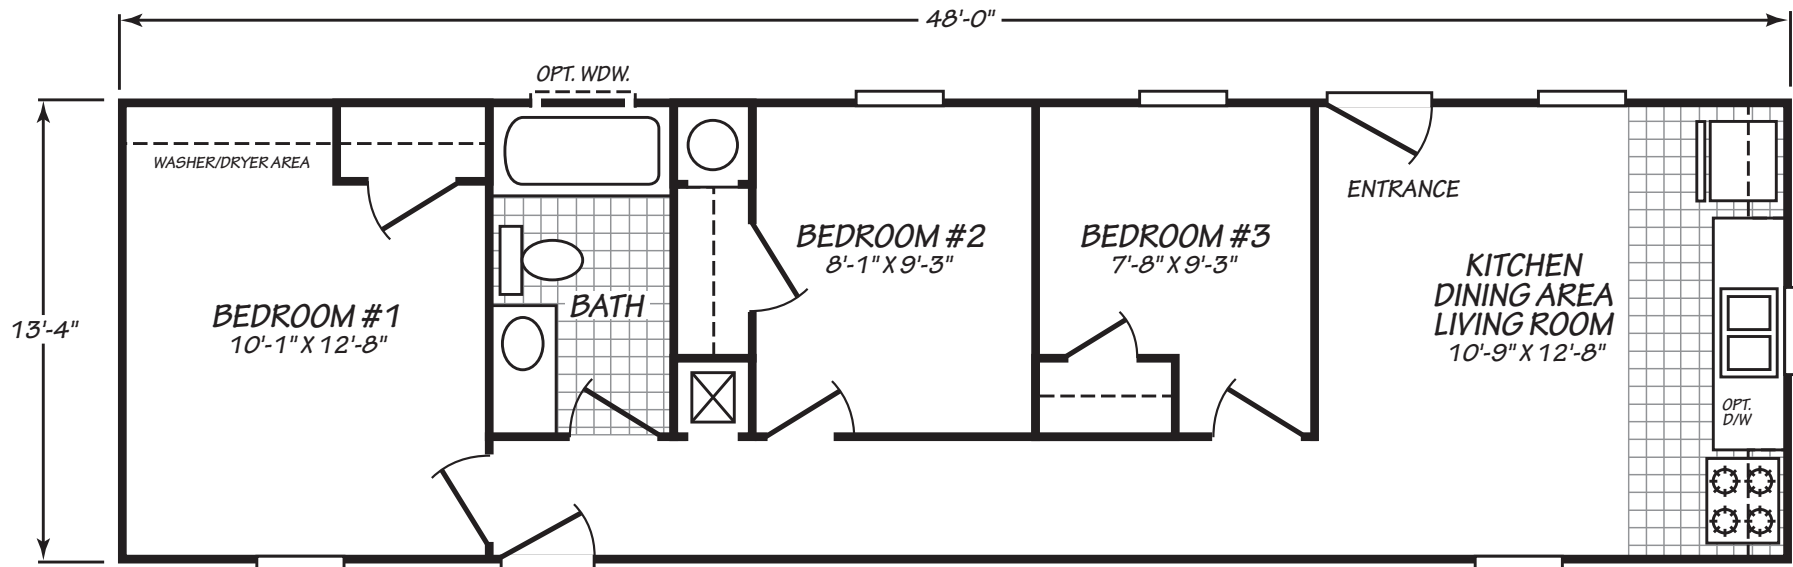

Birchett 3

Canyon Lake Series

640 SQ. FT. (Approximate) 3 Bedrooms, 1 Bath

Last Updated: 11-11-21

FACTORY SELECT HOMES

8610 E. Main Street
Mesa, AZ 85207

FactorySelectMobileHomes.com | 1-800-670-1464

IMPORTANT: Alta Cima Corp reserves the right to modify, cancel or substitute products or features of this event at any time without prior notice or obligation. Pictures and other promotional materials are representative and may depict or contain floor plans, square footages, elevations, options, upgrades, extra design features, decorations, floor coverings, specialty light fixtures, custom paint and wall coverings, window treatments, landscaping, sound and alarm systems, furnishings, appliances, and other designer/decorator features and amenities that are not included as part of the home and/or may not be available at all locations. Home, pricing and community information is subject to change, and homes to prior sale, at any time without notice or obligation. ©2020 Alta Cima Corp. All rights reserved.