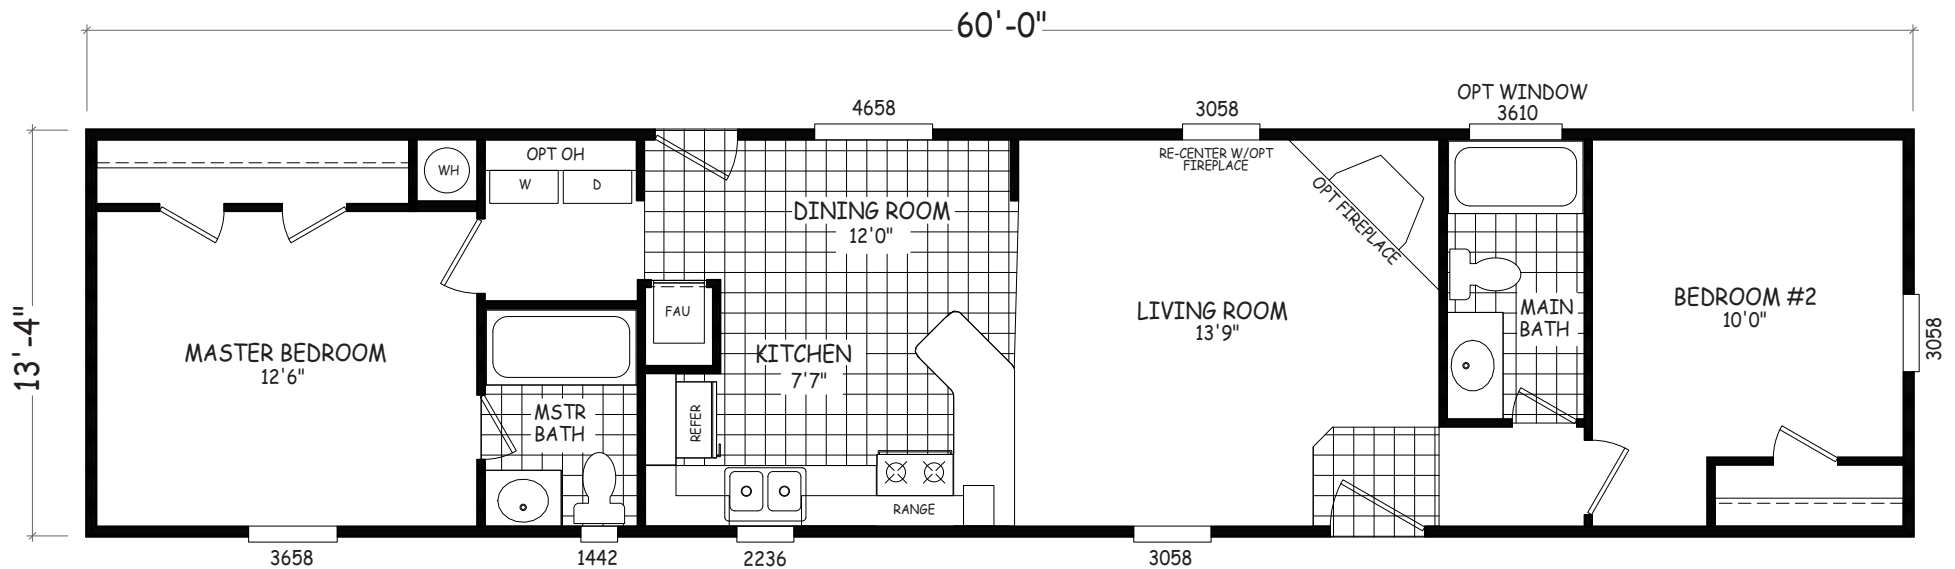

Bishop

Laurel Manor Series 

FactorySelectHomes

2 Bedroom, 2 Bath
Approx. 800 Sq. Ft.

Last Updated: 8-5-16

• Flagstaff

© Mesa

Factory Select Homes
8610 E. Main Street
Mesa, Arizona 85207