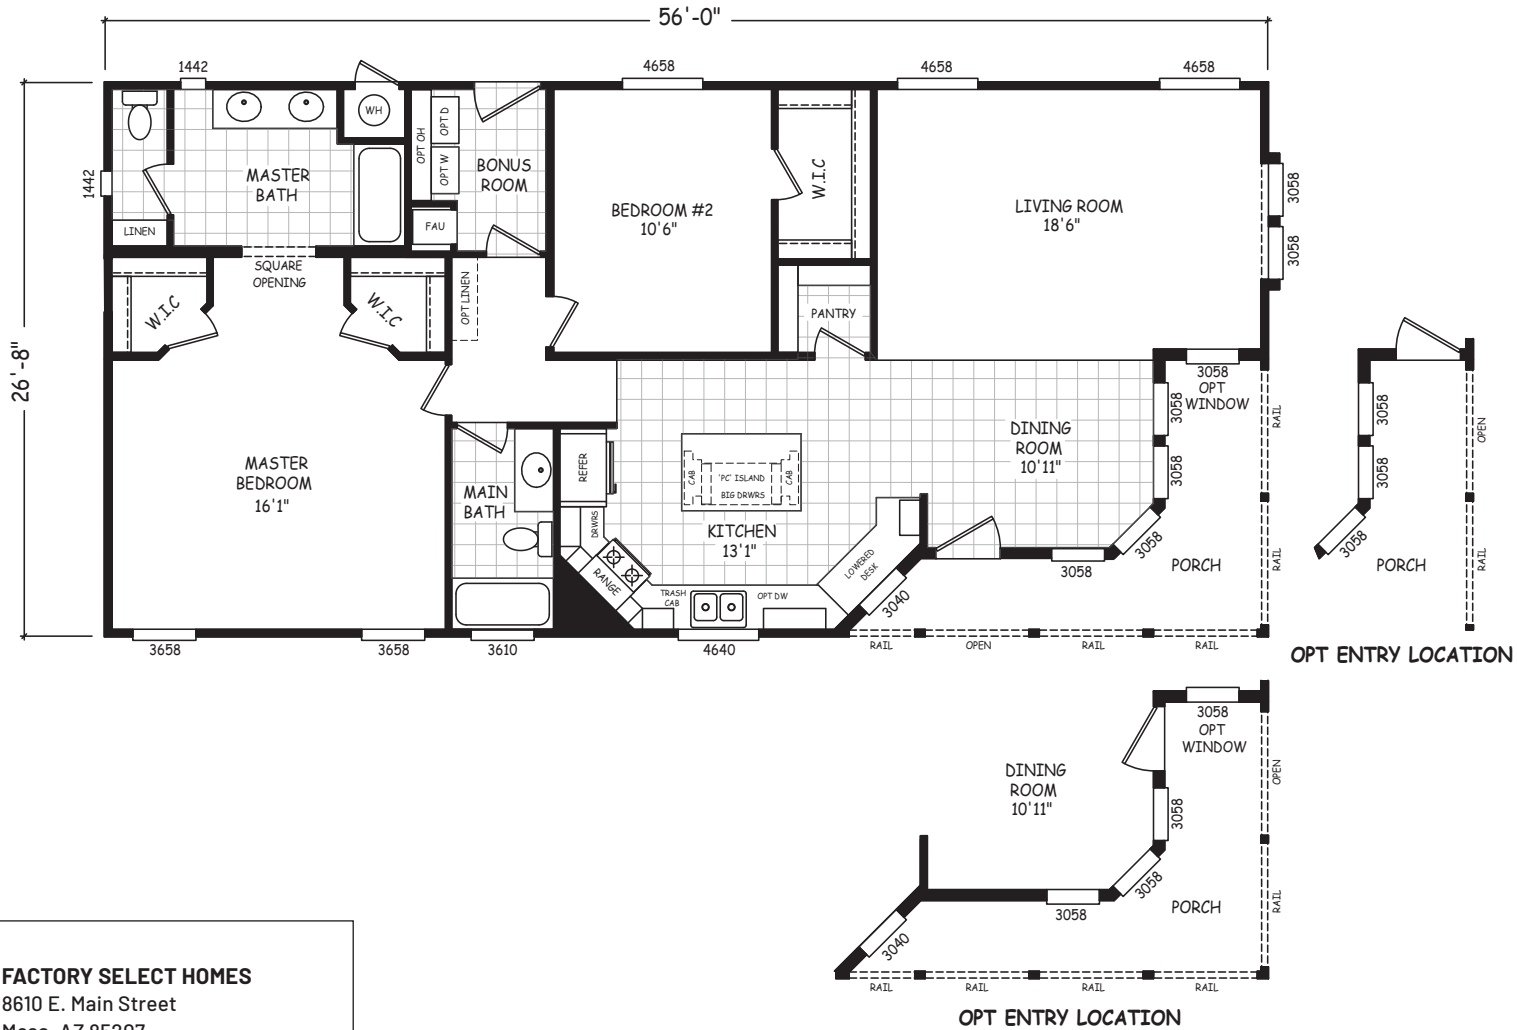

Blake

Westview Series

1,493 SQ. FT. (Approximate) 2 Bedroom, 2 Bath

Last Updated: 4-8-22

FACTORY SELECT HOMES
8610 E. Main Street
Mesa, AZ 85207

FactorySelectMobileHomes.com | 1-800-670-1464

IMPORTANT: Alta Cima Corp reserves the right to modify, cancel or substitute products or features of this event at any time without prior notice or obligation. Pictures and other promotional materials are representative and may depict or contain floor plans, square footages, elevations, options, upgrades, extra design features, decorations, floor coverings, specialty light fixtures, custom paint and wall coverings, window treatments, landscaping, sound and alarm systems, furnishings, appliances, and other designer/decorator features and amenities that are not included as part of the home and/or may not be available at all locations. Home, pricing and community information is subject to change, and homes to prior sale, at any time without notice or obligation. ©2020 Alta Cima Corp. All rights reserved.