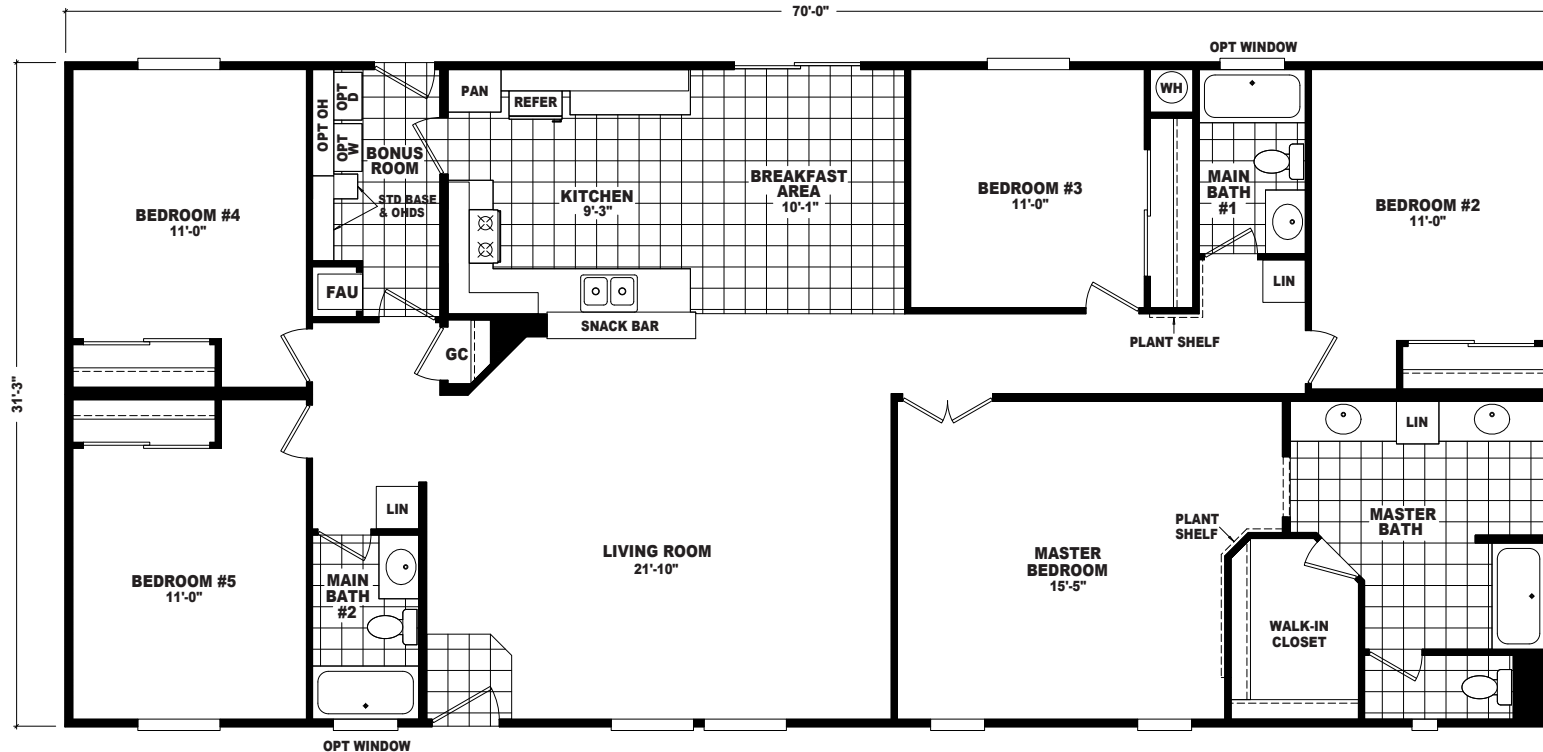

# Bristow

Copper Villa Series 

# FactorySelectHomes

5 Bedroom, 3 Bath  
Approx. 2,187 Sq. Ft.

Last Updated: 1-13-17

I authorize Factory Select Homes to build my house, per this plan.  
 X \_\_\_\_\_  
 Customer Signature/Date

1-800-670-1464    www.FactorySelectMobileHomes.com    1-800-670-1464    www.FactorySelectMobileHomes.com