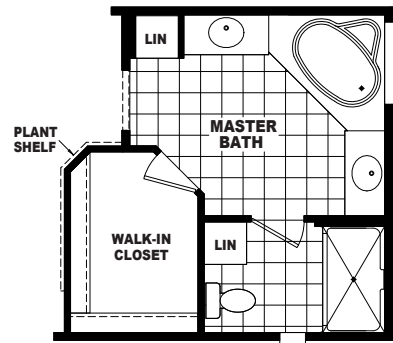

# FactorySelectHomes

5 Bedroom, 3 Bath  
Approx. 2,187 Sq. Ft.

Last Updated: 1-13-17

I authorize Factory Select Homes to build my house, per this plan.  
 X \_\_\_\_\_  
 Customer Signature/Date

1-800-670-1464    www.FactorySelectMobileHomes.com    1-800-670-1464    www.FactorySelectMobileHomes.com