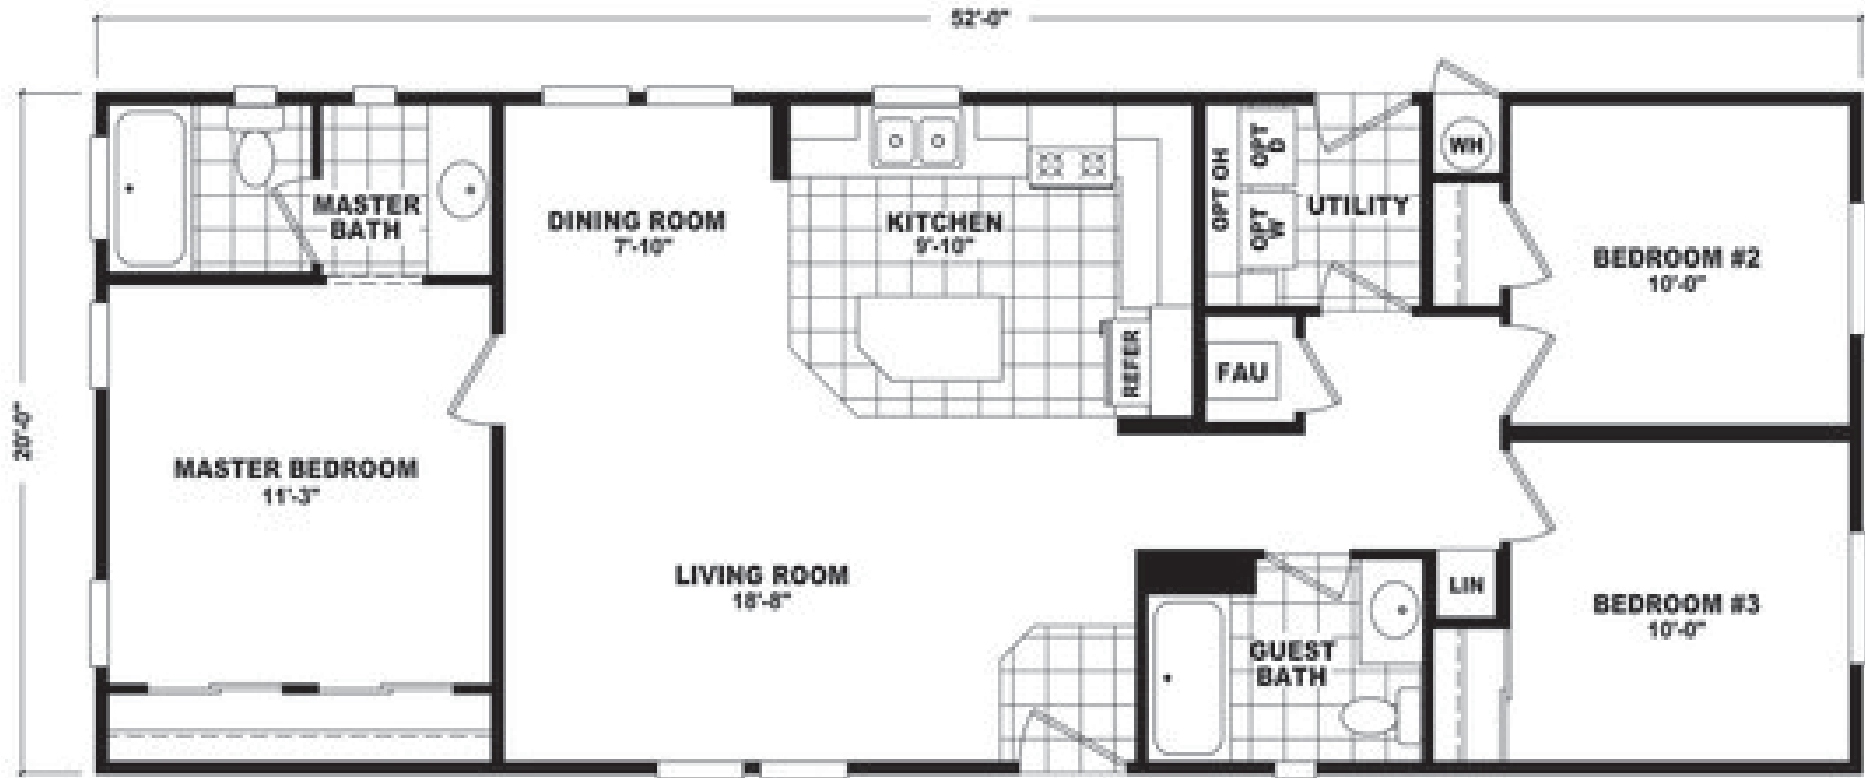

Brockway

20' Wide Series

1,040 SQ. FT. (Approximate) 3 Bedrooms, 2 Baths

Last Updated: 11-22-22

FACTORY SELECT HOMES

8610 E. Main Street
Mesa, AZ 85207

FactorySelectMobileHomes.com | 1-800-670-1464

IMPORTANT: Alta Cima Corp reserves the right to modify, cancel or substitute products or features of this event at any time without prior notice or obligation. Pictures and other promotional materials are representative and may depict or contain floor plans, square footages, elevations, options, upgrades, extra design features, decorations, floor coverings, specialty light fixtures, custom paint and wall coverings, window treatments, landscaping, sound and alarm systems, furnishings, appliances, and other designer/decorator features and amenities that are not included as part of the home and/or may not be available at all locations. Home, pricing and community information is subject to change, and homes to prior sale, at any time without notice or obligation. ©2020 Alta Cima Corp. All rights reserved.