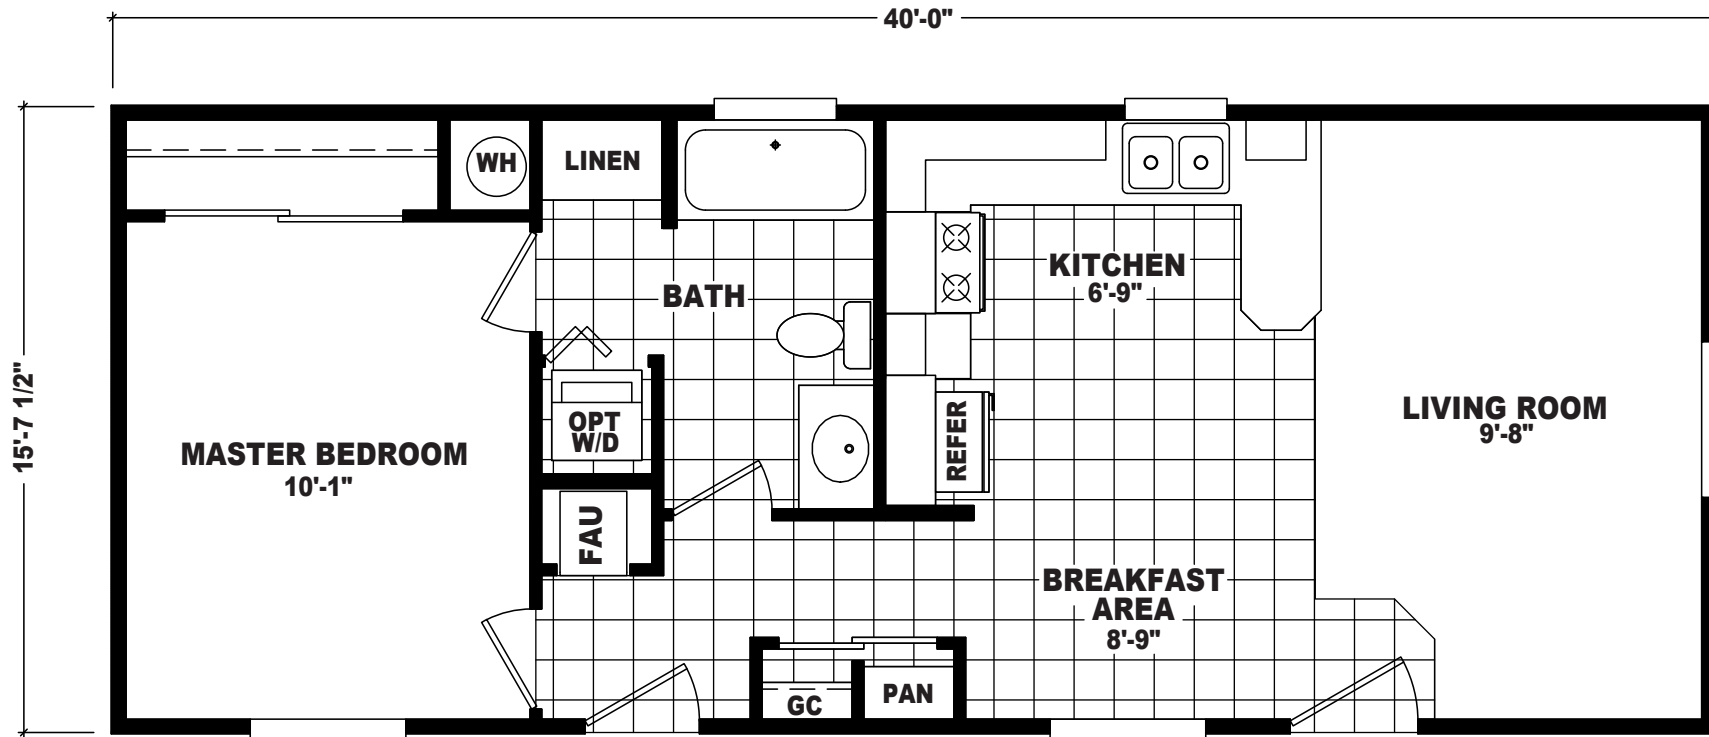

# FactorySelectHomes

1 Bedroom, 1 Bath  
Approx. 625 Sq. Ft.

Last Updated: 7-23-18

• Flagstaff

FactorySelectHomes  
○ Mesa

**Factory Select Homes**  
8610 E. Main Street  
Mesa, Arizona 85207

I authorize Factory Select Homes to build my house, per this plan.