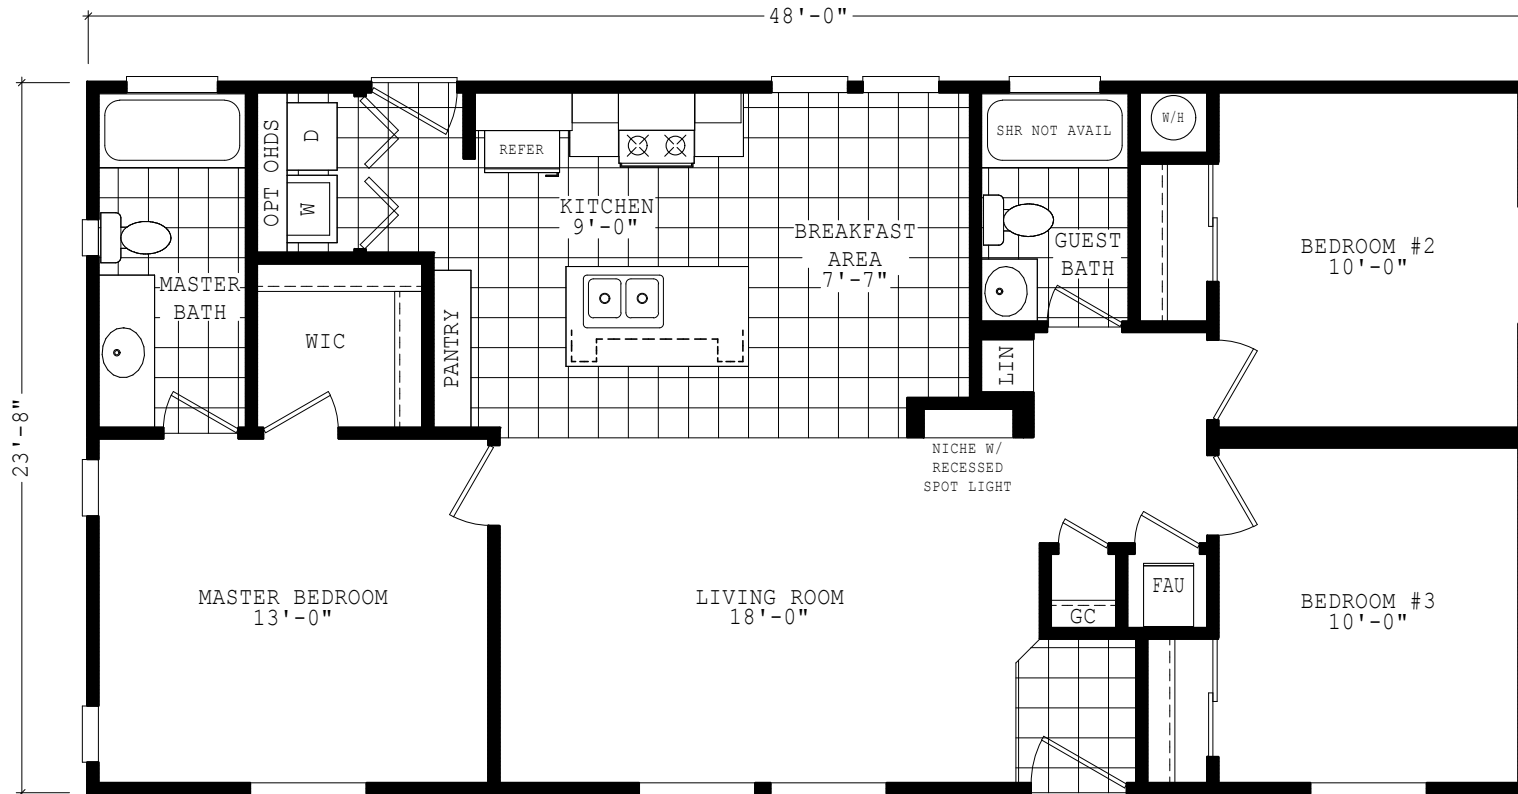

Calliope

Sierra Value Series

1,136 SQ. FT. (Approximate) 3 Bedrooms, 2 Baths

Last Updated: 9-1-22

FACTORY SELECT HOMES

8610 E. Main Street
Mesa, AZ 85207

FactorySelectMobileHomes.com | 1-800-670-1464

IMPORTANT: Alta Cima Corp reserves the right to modify, cancel or substitute products or features of this event at any time without prior notice or obligation. Pictures and other promotional materials are representative and may depict or contain floor plans, square footages, elevations, options, upgrades, extra design features, decorations, floor coverings, specialty light fixtures, custom paint and wall coverings, window treatments, landscaping, sound and alarm systems, furnishings, appliances, and other designer/decorator features and amenities that are not included as part of the home and/or may not be available at all locations. Home, pricing and community information is subject to change, and homes to prior sale, at any time without notice or obligation. ©2020 Alta Cima Corp. All rights reserved.