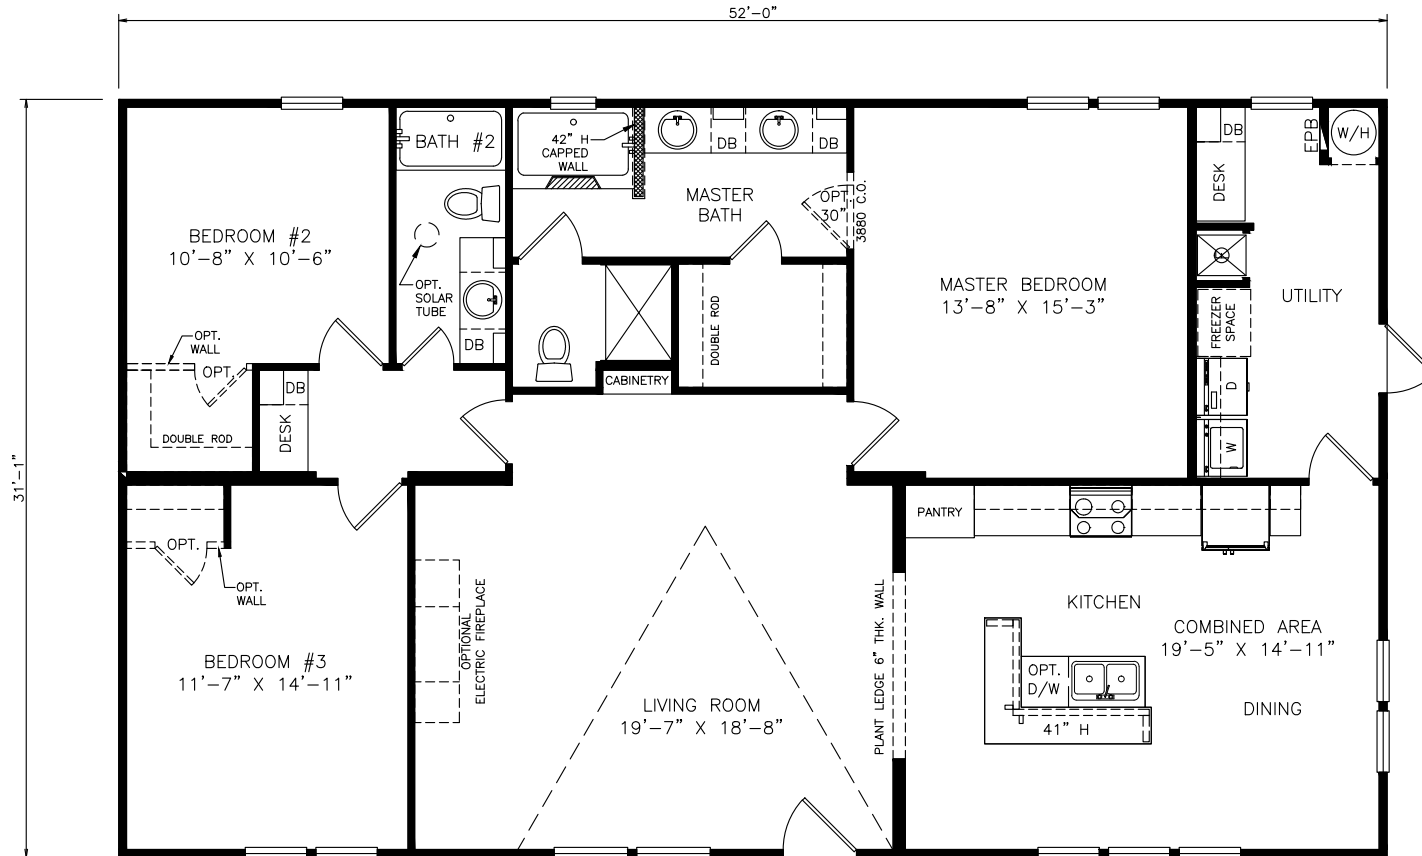

# Coletero

Heritage Series - Multi Section Series

1,622 SQ. FT. (Approximate) 3 Bedrooms, 2 Baths

Last Updated: 12-2-21

**FACTORY SELECT HOMES**

8610 E. Main Street  
Mesa, AZ 85207

**FactorySelectMobileHomes.com | 1-800-670-1464**