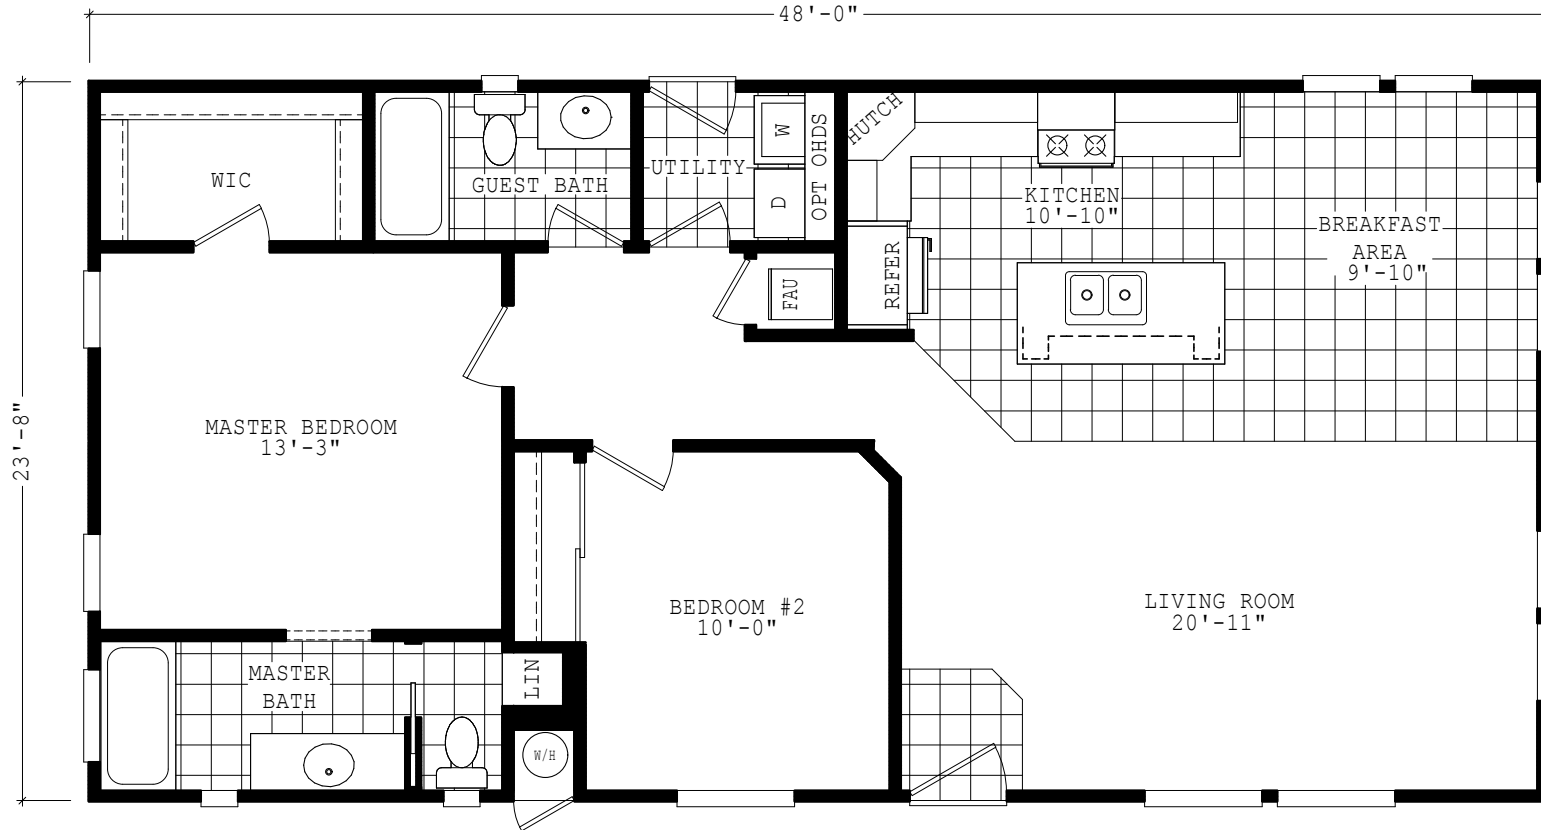

Dalary

Sierra Value Series

1,136 SQ. FT. (Approximate) 2 Bedrooms, 2 Baths

Last Updated: 9-1-22

FACTORY SELECT HOMES

8610 E. Main Street
Mesa, AZ 85207

FactorySelectMobileHomes.com | 1-800-670-1464

IMPORTANT: Alta Cima Corp reserves the right to modify, cancel or substitute products or features of this event at any time without prior notice or obligation. Pictures and other promotional materials are representative and may depict or contain floor plans, square footages, elevations, options, upgrades, extra design features, decorations, floor coverings, specialty light fixtures, custom paint and wall coverings, window treatments, landscaping, sound and alarm systems, furnishings, appliances, and other designer/decorator features and amenities that are not included as part of the home and/or may not be available at all locations. Home, pricing and community information is subject to change, and homes to prior sale, at any time without notice or obligation. ©2020 Alta Cima Corp. All rights reserved.