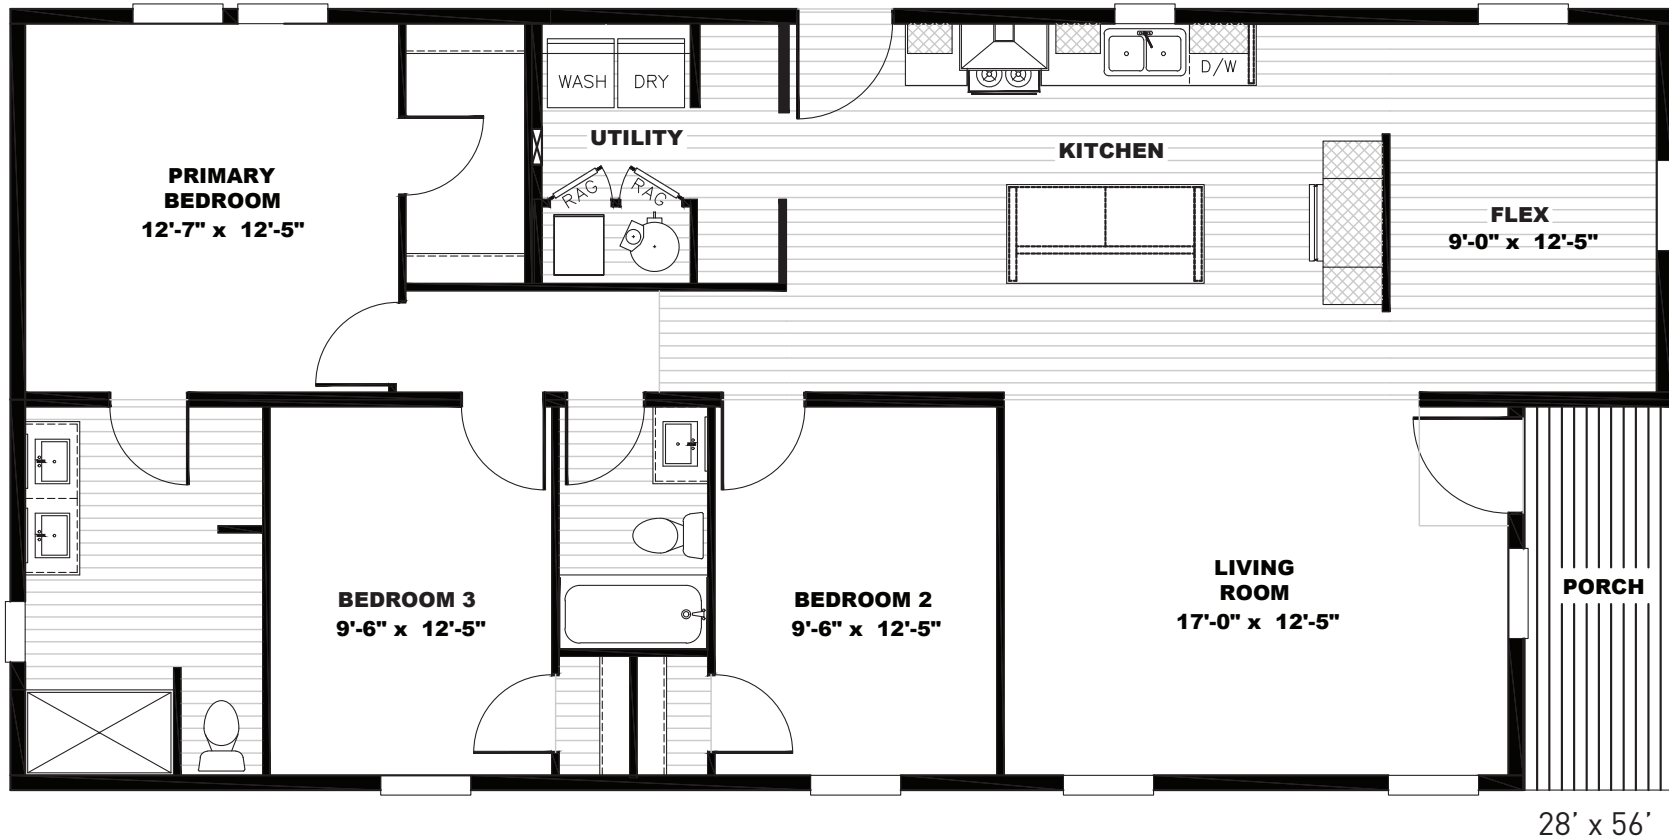

# Davertry

Tempo Porch Series - Multi Section

1,475 SQ. FT. (Approximate) 3 Bedroom, 2 Bath

Last Updated: 8-10-23

**FACTORY SELECT HOMES**  
8610 E. Main Street  
Mesa, AZ 85207

**FactorySelectMobileHomes.com | 1-800-670-1464**