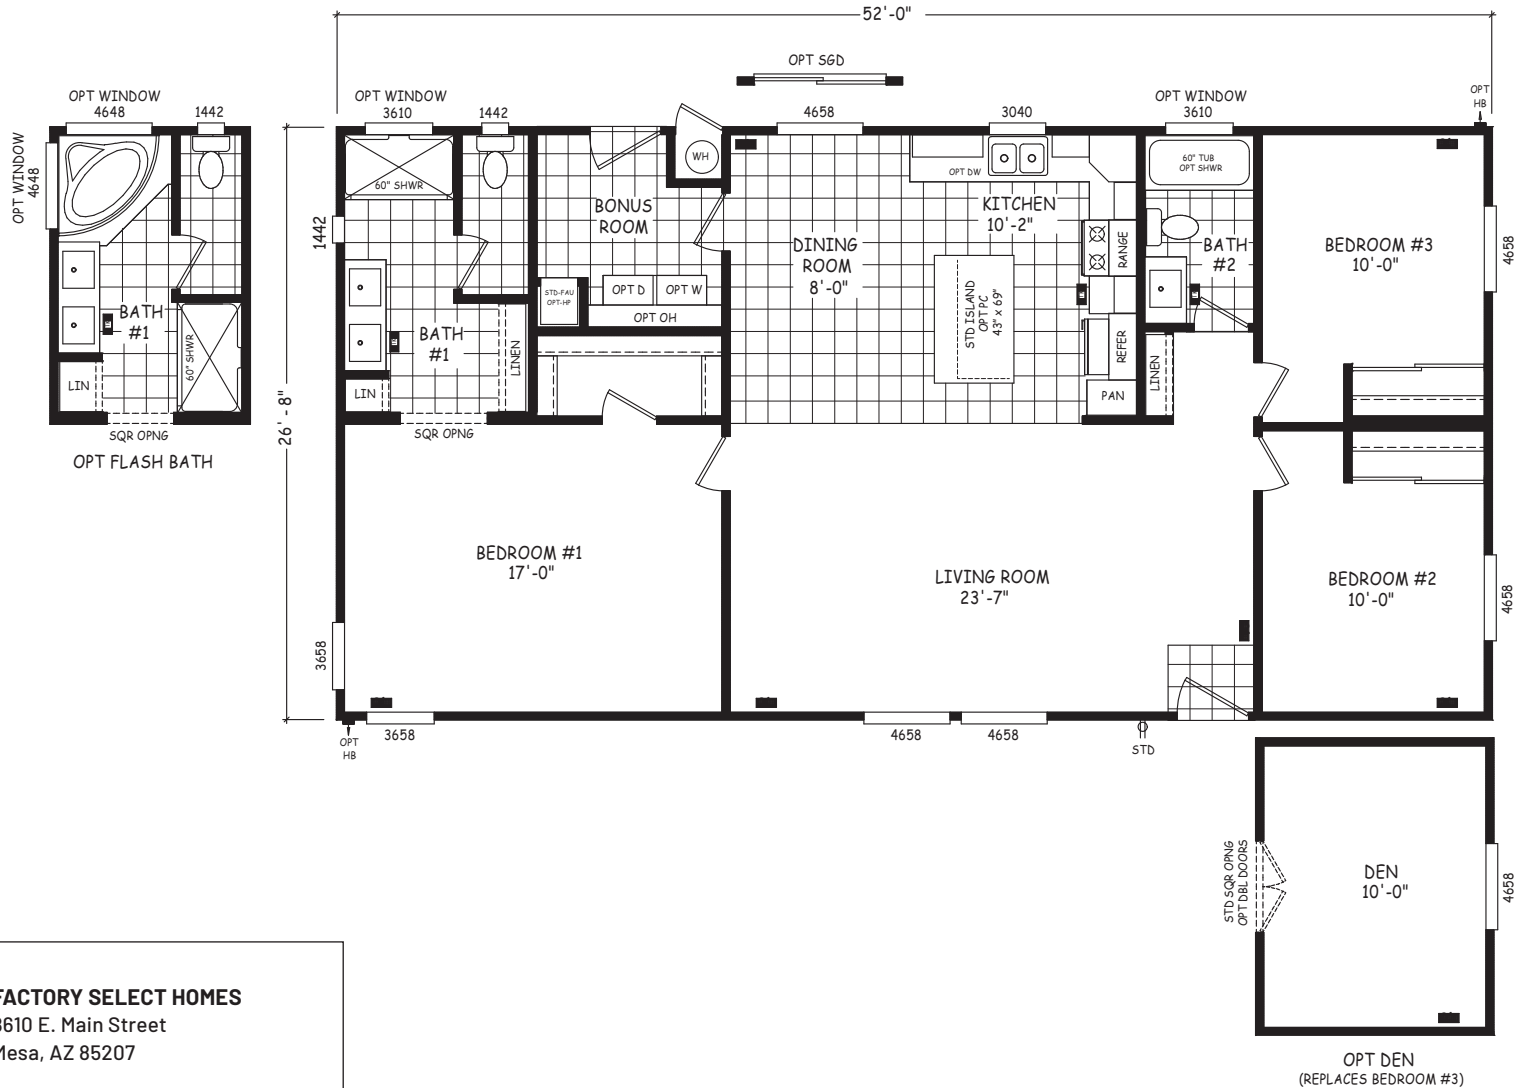

Daviston

Edge Series

1,387 SQ. FT. (Approximate) 3 Bedroom, 2 Bath

Last Updated: 8-22-22

FACTORY SELECT HOMES
8610 E. Main Street
Mesa, AZ 85207

FactorySelectMobileHomes.com | 1-800-670-1464

IMPORTANT: Alta Cima Corp reserves the right to modify, cancel or substitute products or features of this event at any time without prior notice or obligation. Pictures and other promotional materials are representative and may depict or contain floor plans, square footages, elevations, options, upgrades, extra design features, decorations, floor coverings, specialty light fixtures, custom paint and wall coverings, window treatments, landscaping, sound and alarm systems, furnishings, appliances, and other designer/decorator features and amenities that are not included as part of the home and/or may not be available at all locations. Home, pricing and community information is subject to change, and homes to prior sale, at any time without notice or obligation. ©2020 Alta Cima Corp. All rights reserved.