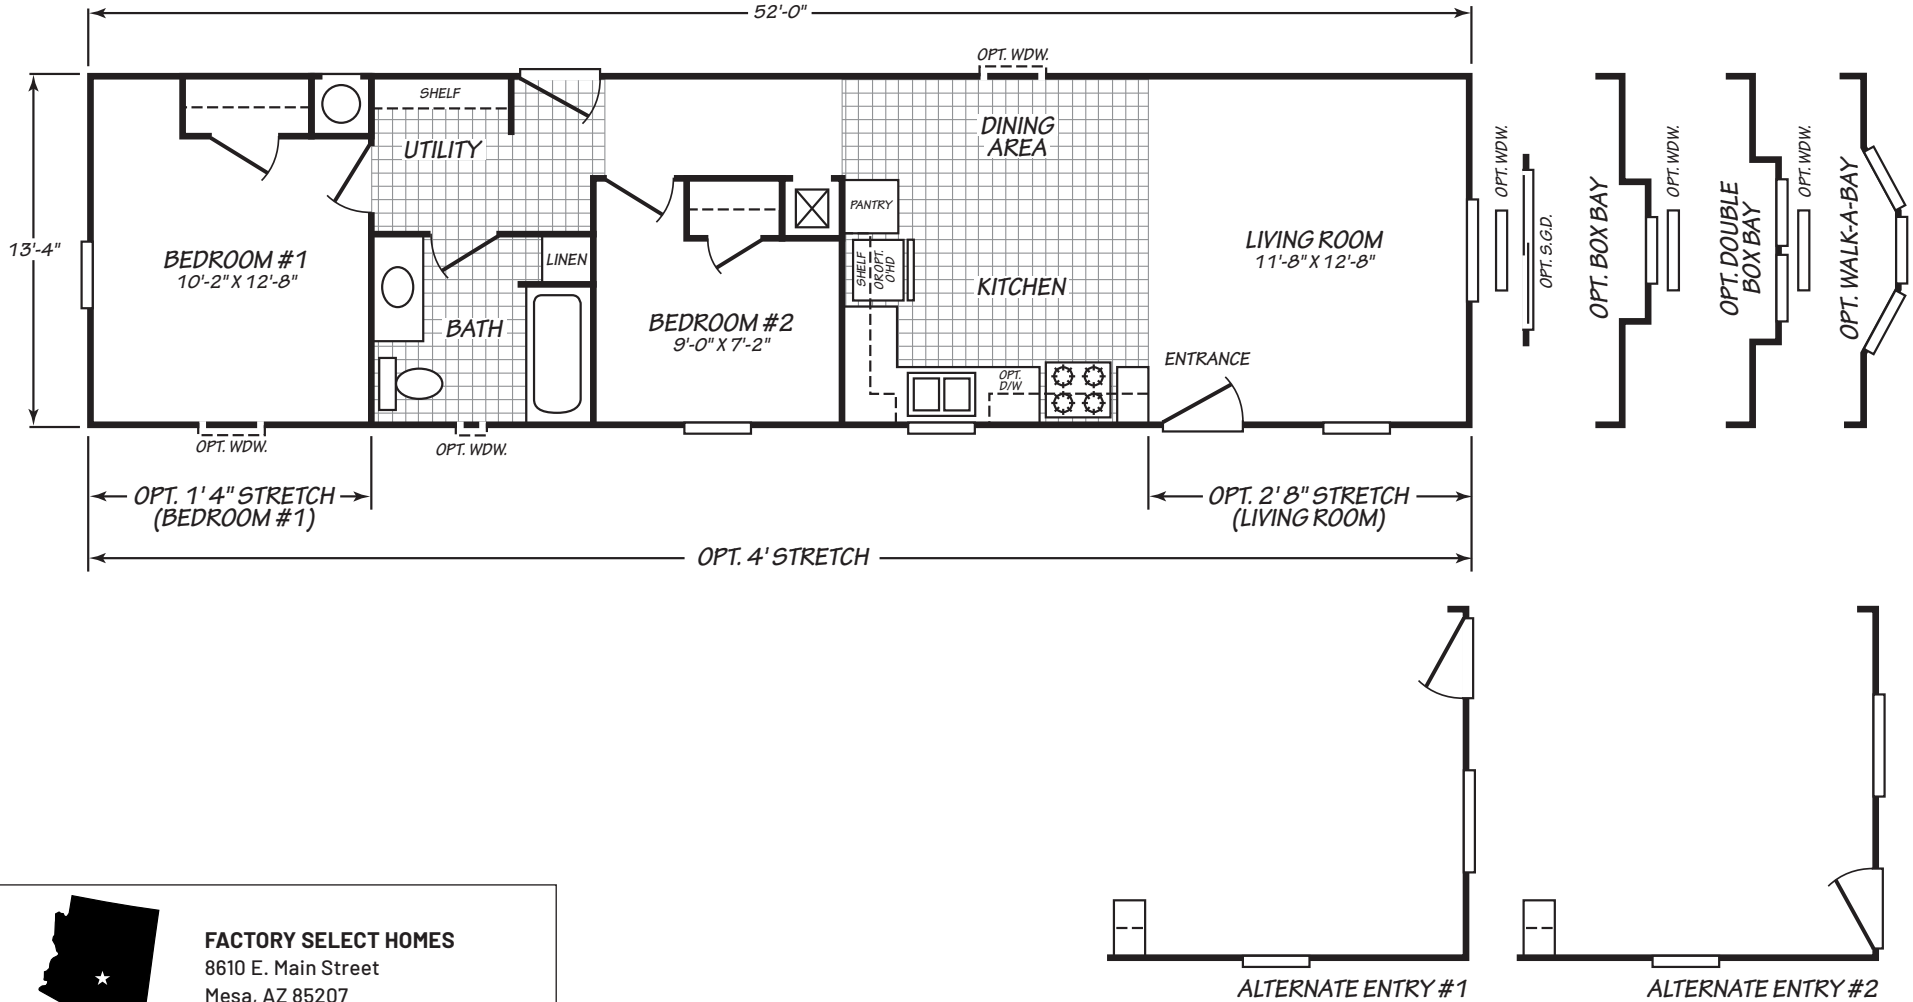

Dubach

Canyon Lake Series

693 SQ. FT. (Approximate) 2 Bedrooms, 1 Baths

Last Updated: 10-11-24

FACTORY SELECT HOMES
 8610 E. Main Street
 Mesa, AZ 85207

FactorySelectMobileHomes.com | 1-800-670-1464

IMPORTANT: Alta Cima Corp reserves the right to modify, cancel or substitute products or features of this event at any time without prior notice or obligation. Pictures and other promotional materials are representative and may depict or contain floor plans, square footages, elevations, options, upgrades, extra design features, decorations, floor coverings, specialty light fixtures, custom paint and wall coverings, window treatments, landscaping, sound and alarm systems, furnishings, appliances, and other designer/decorator features and amenities that are not included as part of the home and/or may not be available at all locations. Home, pricing and community information is subject to change, and homes to prior sale, at any time without notice or obligation. ©2020 Alta Cima Corp. All rights reserved.