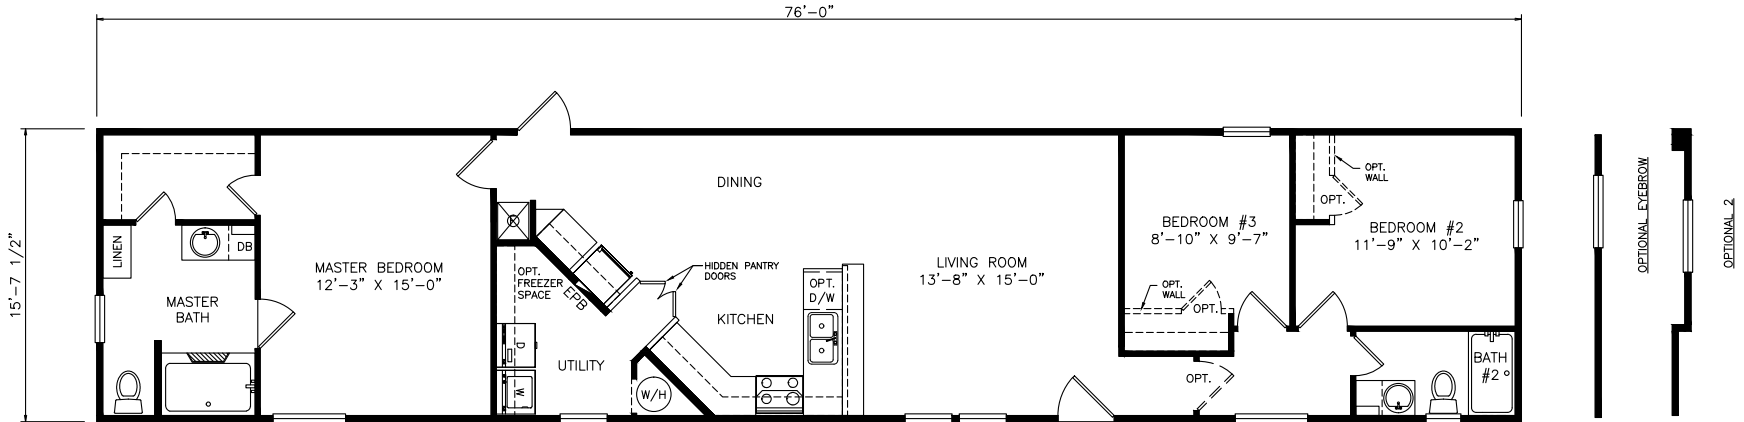

Dunnam

Heritage Series - Single Section Series

1,193 SQ. FT. (Approximate) 3 Bedrooms, 2 Baths

Last Updated: 12-6-21

FACTORY SELECT HOMES
8610 E. Main Street
Mesa, AZ 85207

FactorySelectMobileHomes.com | 1-800-670-1464