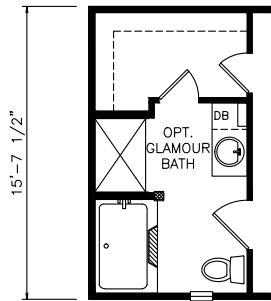

Dunnam

Heritage Series - Single Section Series

1,193 SQ. FT. (Approximate) 3 Bedrooms, 2 Baths

Last Updated: 12-6-21

FACTORY SELECT HOMES
8610 E. Main Street
Mesa, AZ 85207

FactorySelectMobileHomes.com | 1-800-670-1464