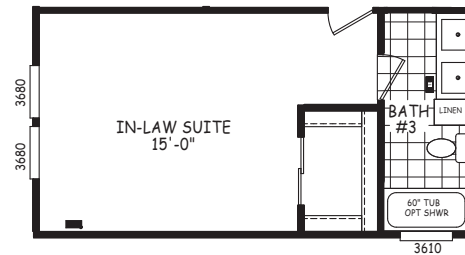

Eastend

Pinnacle Series

3,040 SQ. FT. (Approximate) 4 Bedroom, 3 Bath

Last Updated: 7-17-23

FACTORY SELECT HOMES
8610 E. Main Street
Mesa, AZ 85207

FactorySelectMobileHomes.com | 1-800-670-1464

IMPORTANT: Alta Cima Corp reserves the right to modify, cancel or substitute products or features of this event at any time without prior notice or obligation. Pictures and other promotional materials are representative and may depict or contain floor plans, square footages, elevations, options, upgrades, extra design features, decorations, floor coverings, specialty light fixtures, custom paint and wall coverings, window treatments, landscaping, sound and alarm systems, furnishings, appliances, and other designer/decorator features and amenities that are not included as part of the home and/or may not be available at all locations. Home, pricing and community information is subject to change, and homes to prior sale, at any time without notice or obligation. ©2020 Alta Cima Corp. All rights reserved.