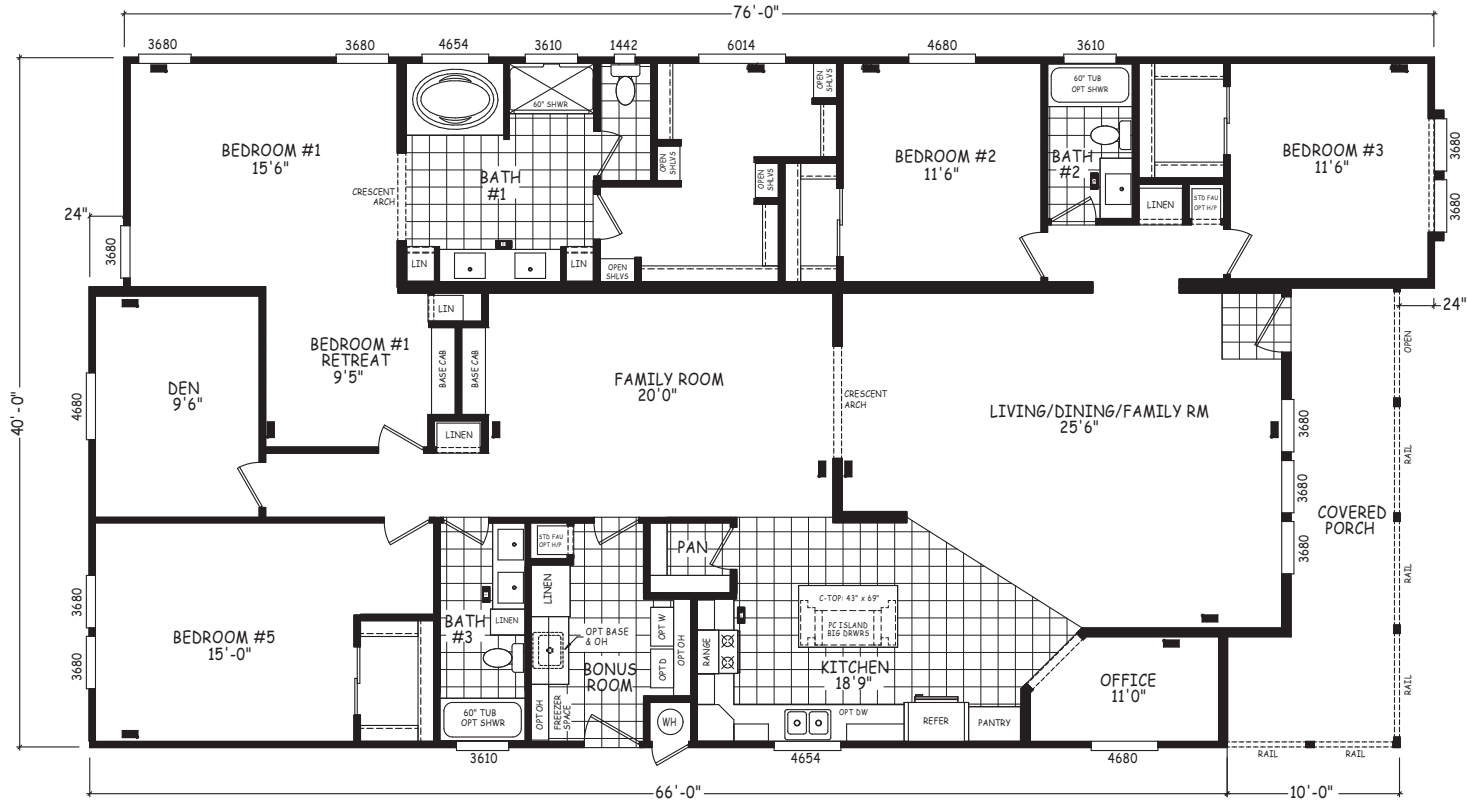

Eastend

Pinnacle Series

3,040 SQ. FT. (Approximate) 4 Bedroom, 3 Bath

Last Updated: 7-17-23

FACTORY SELECT HOMES
8610 E. Main Street
Mesa, AZ 85207

FactorySelectMobileHomes.com | 1-800-670-1464

IMPORTANT: Alta Cima Corp reserves the right to modify, cancel or substitute products or features of this event at any time without prior notice or obligation. Pictures and other promotional materials are representative and may depict or contain floor plans, square footages, elevations, options, upgrades, extra design features, decorations, floor coverings, specialty light fixtures, custom paint and wall coverings, window treatments, landscaping, sound and alarm systems, furnishings, appliances, and other designer/decorator features and amenities that are not included as part of the home and/or may not be available at all locations. Home, pricing and community information is subject to change, and homes to prior sale, at any time without notice or obligation. ©2020 Alta Cima Corp. All rights reserved.