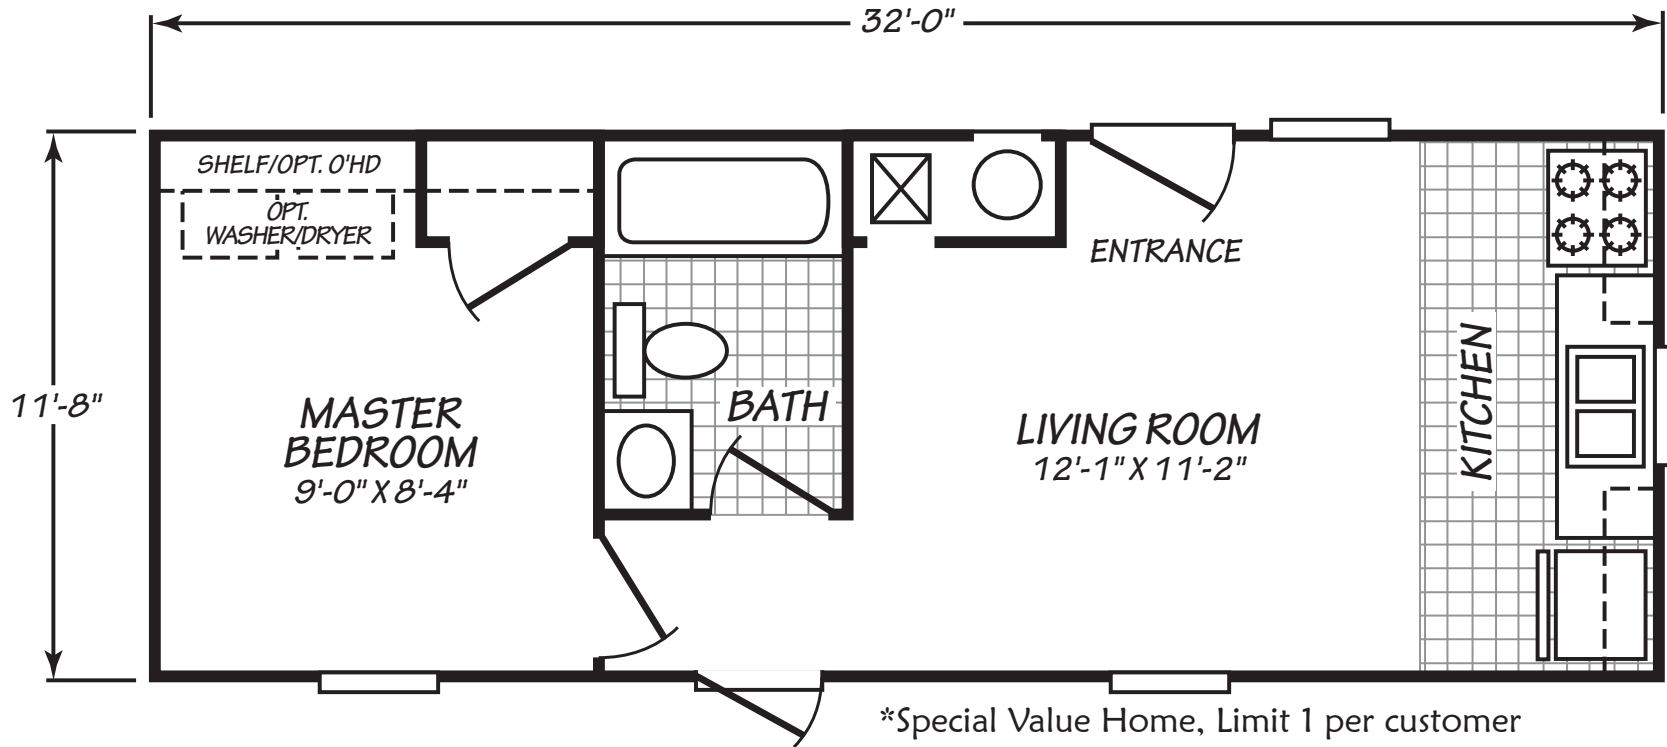

# FactorySelectHomes

1 Bedroom, 1 Bath  
Approx. 378 Sq. Ft.

Last Updated: 4-5-19

• Flagstaff

FactorySelectHomes  
○ Mesa

**Factory Select Homes**  
8610 E. Main Street  
Mesa, Arizona 85207

I authorize Factory Select Homes to build my house, per this plan.