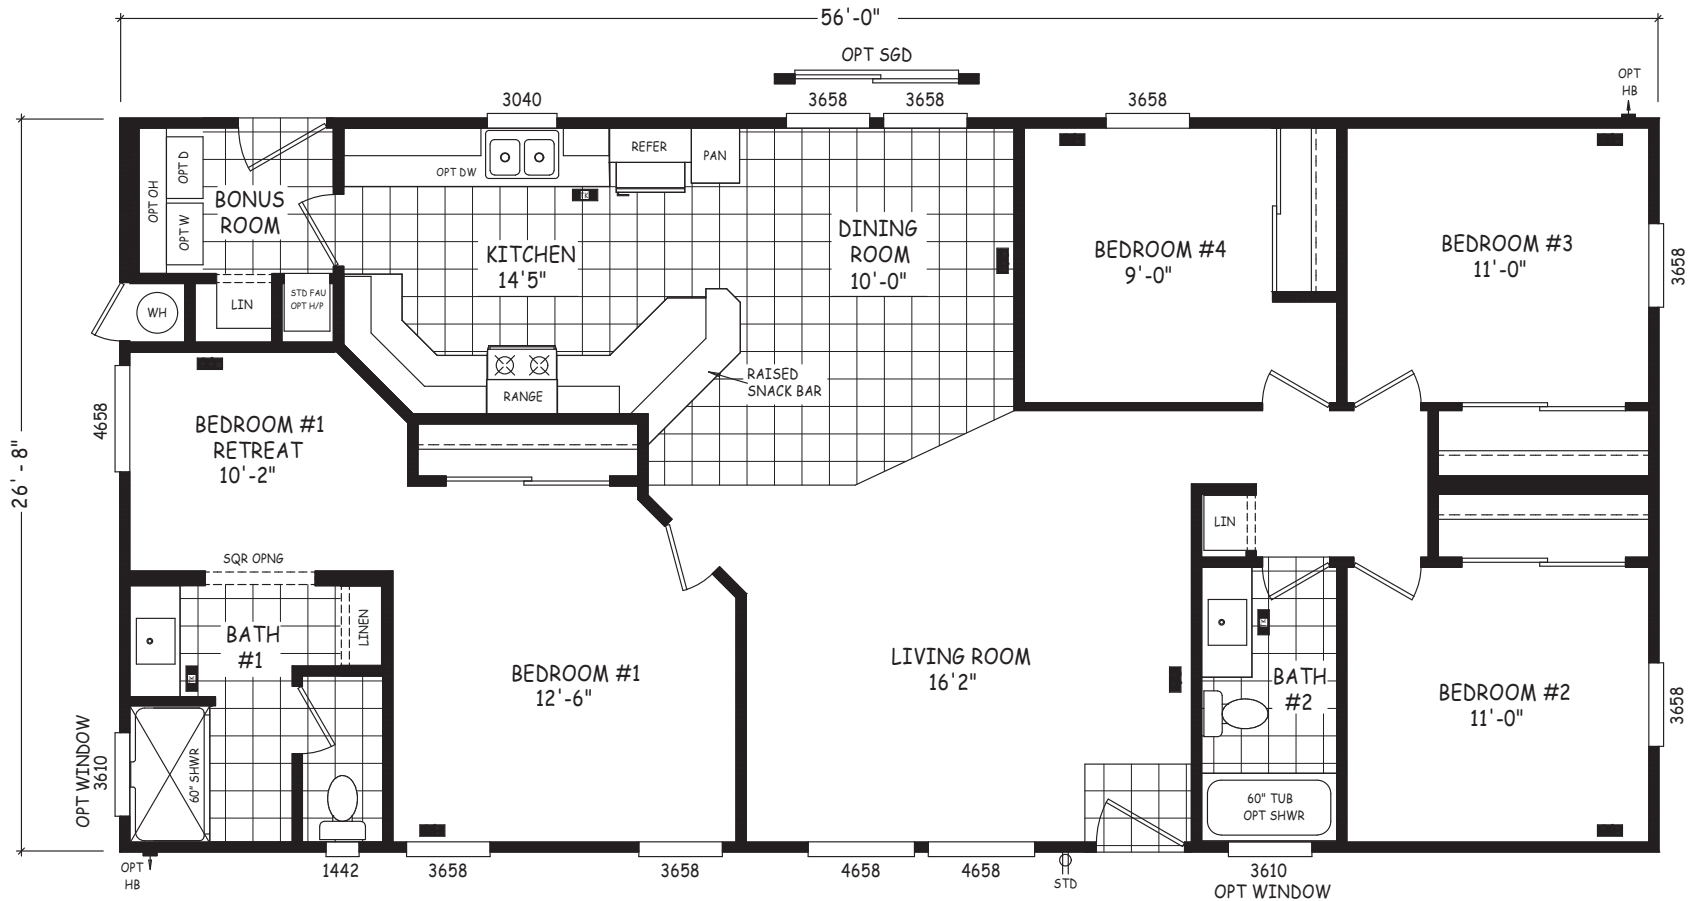

Edge

Edge Series

1,494 SQ. FT. (Approximate) 4 Bedroom, 2 Bath

Last Updated: 10-24-22

FACTORY SELECT HOMES
8610 E. Main Street
Mesa, AZ 85207

FactorySelectMobileHomes.com | 1-800-670-1464

IMPORTANT: Alta Cima Corp reserves the right to modify, cancel or substitute products or features of this event at any time without prior notice or obligation. Pictures and other promotional materials are representative and may depict or contain floor plans, square footages, elevations, options, upgrades, extra design features, decorations, floor coverings, specialty light fixtures, custom paint and wall coverings, window treatments, landscaping, sound and alarm systems, furnishings, appliances, and other designer/decorator features and amenities that are not included as part of the home and/or may not be available at all locations. Home, pricing and community information is subject to change, and homes to prior sale, at any time without notice or obligation. ©2020 Alta Cima Corp. All rights reserved.