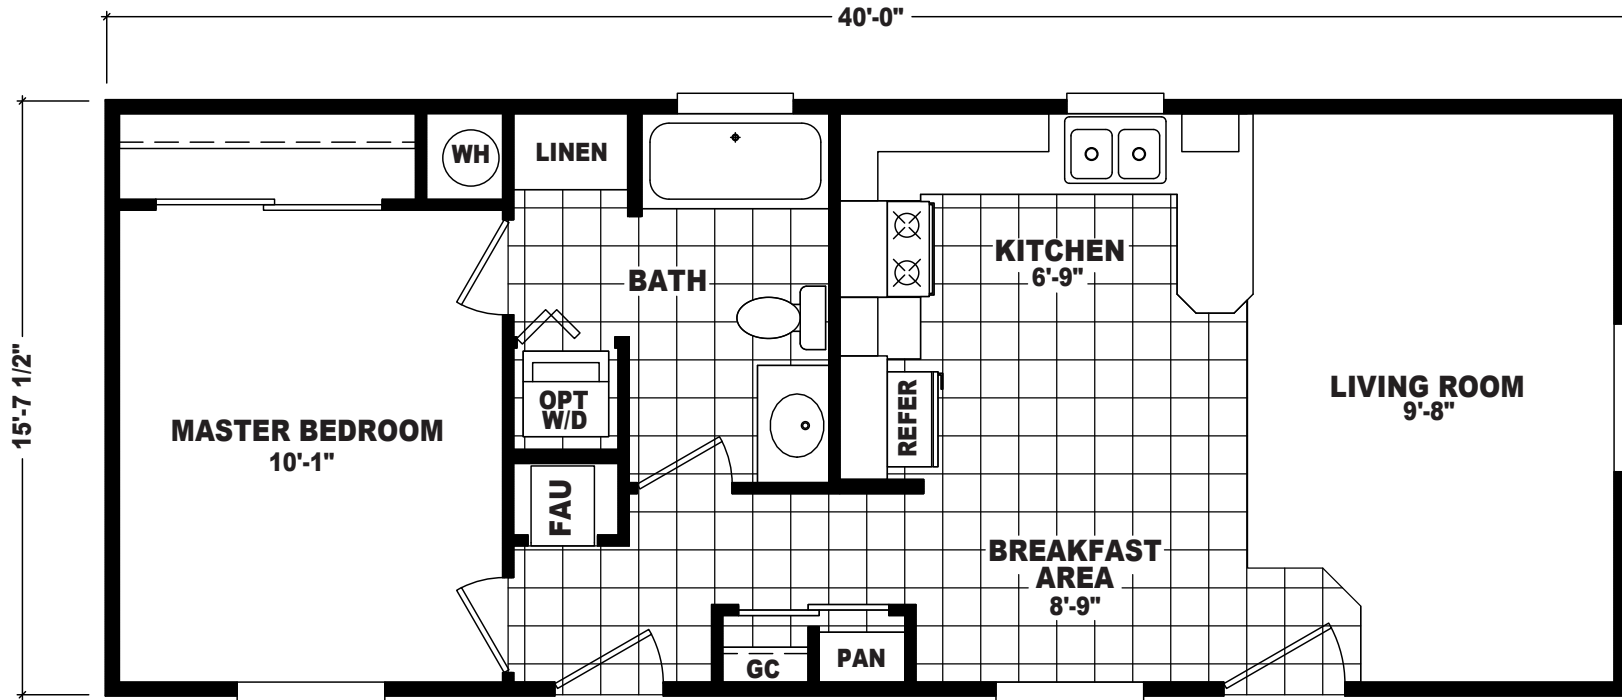

Eldora

EP Single Section Series

625 SQ. FT. (Approximate) 1 Bedroom, 1 Bath

Last Updated: 9-19-22

FACTORY SELECT HOMES
8610 E. Main Street
Mesa, AZ 85207

FactorySelectMobileHomes.com | 1-800-670-1464

IMPORTANT: Alta Cima Corp reserves the right to modify, cancel or substitute products or features of this event at any time without prior notice or obligation. Pictures and other promotional materials are representative and may depict or contain floor plans, square footages, elevations, options, upgrades, extra design features, decorations, floor coverings, specialty light fixtures, custom paint and wall coverings, window treatments, landscaping, sound and alarm systems, furnishings, appliances, and other designer/decorator features and amenities that are not included as part of the home and/or may not be available at all locations. Home, pricing and community information is subject to change, and homes to prior sale, at any time without notice or obligation. ©2020 Alta Cima Corp. All rights reserved.