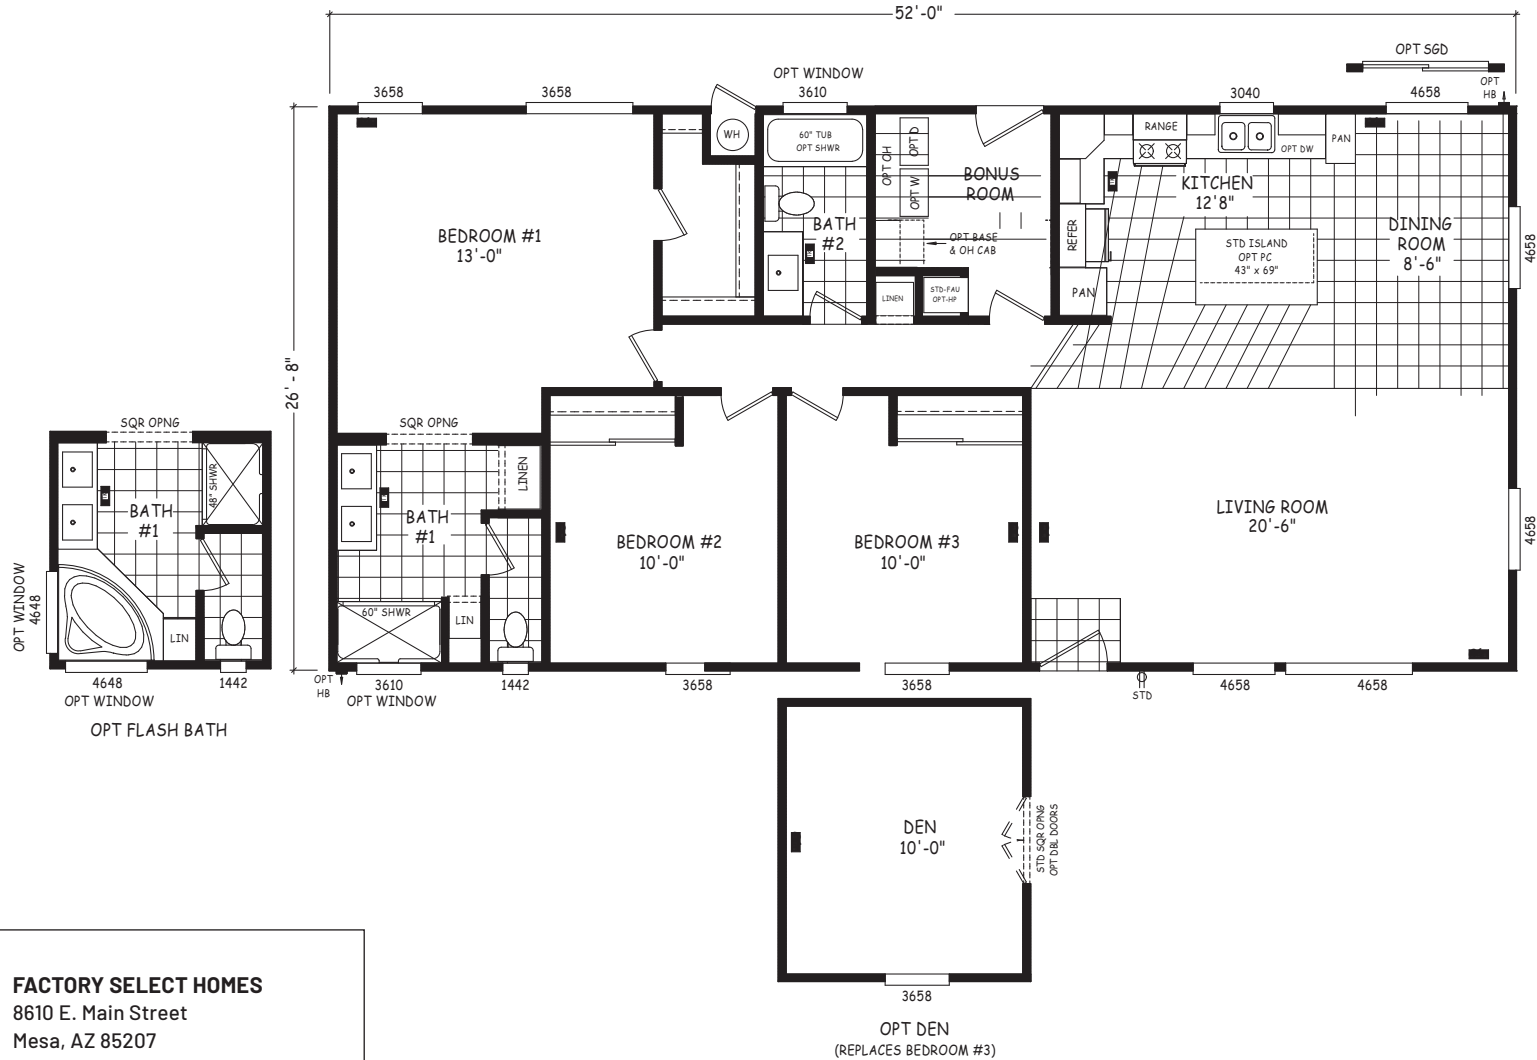

Emelle

Edge Series

1,387 SQ. FT. (Approximate) 3 Bedroom, 2 Bath

Last Updated: 8-22-22

FACTORY SELECT HOMES
8610 E. Main Street
Mesa, AZ 85207

FactorySelectMobileHomes.com | 1-800-670-1464

IMPORTANT: Alta Cima Corp reserves the right to modify, cancel or substitute products or features of this event at any time without prior notice or obligation. Pictures and other promotional materials are representative and may depict or contain floor plans, square footages, elevations, options, upgrades, extra design features, decorations, floor coverings, specialty light fixtures, custom paint and wall coverings, window treatments, landscaping, sound and alarm systems, furnishings, appliances, and other designer/decorator features and amenities that are not included as part of the home and/or may not be available at all locations. Home, pricing and community information is subject to change, and homes to prior sale, at any time without notice or obligation. ©2020 Alta Cima Corp. All rights reserved.