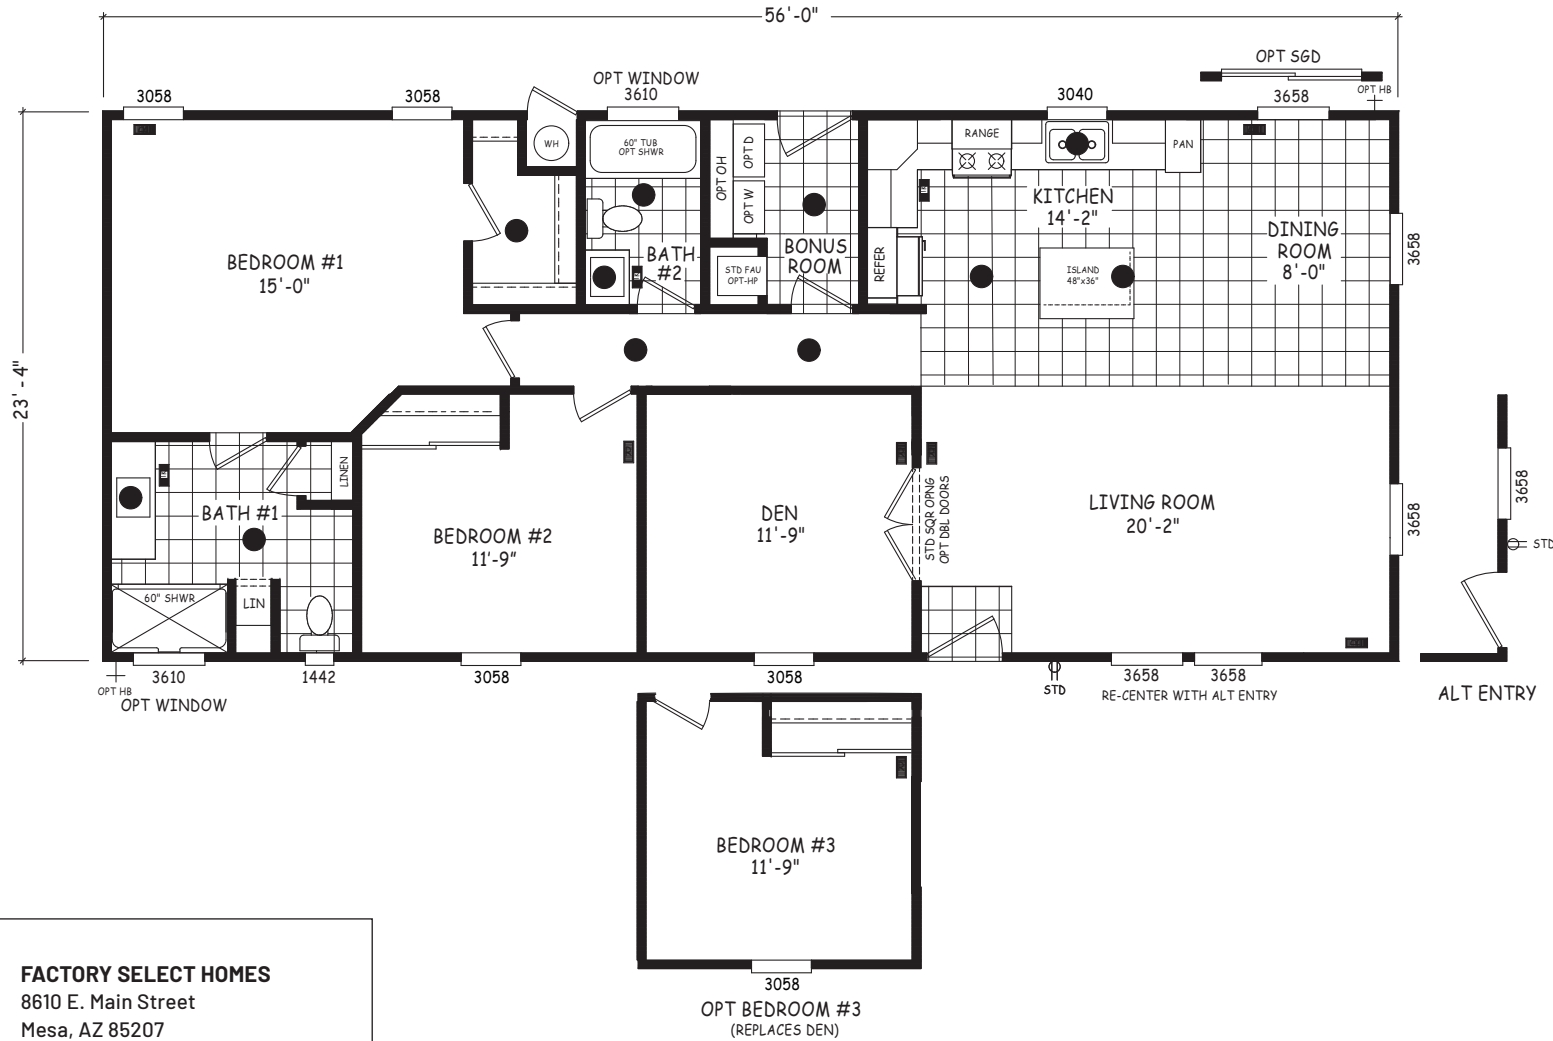

Englar

Edge Series

1,307 SQ. FT. (Approximate) 2 Bedroom, 2 Bath

Last Updated: 4-30-24

FACTORY SELECT HOMES
8610 E. Main Street
Mesa, AZ 85207

FactorySelectMobileHomes.com | 1-800-670-1464

IMPORTANT: Alta Cima Corp reserves the right to modify, cancel or substitute products or features of this event at any time without prior notice or obligation. Pictures and other promotional materials are representative and may depict or contain floor plans, square footages, elevations, options, upgrades, extra design features, decorations, floor coverings, specialty light fixtures, custom paint and wall coverings, window treatments, landscaping, sound and alarm systems, furnishings, appliances, and other designer/decorator features and amenities that are not included as part of the home and/or may not be available at all locations. Home, pricing and community information is subject to change, and homes to prior sale, at any time without notice or obligation. ©2020 Alta Cima Corp. All rights reserved.