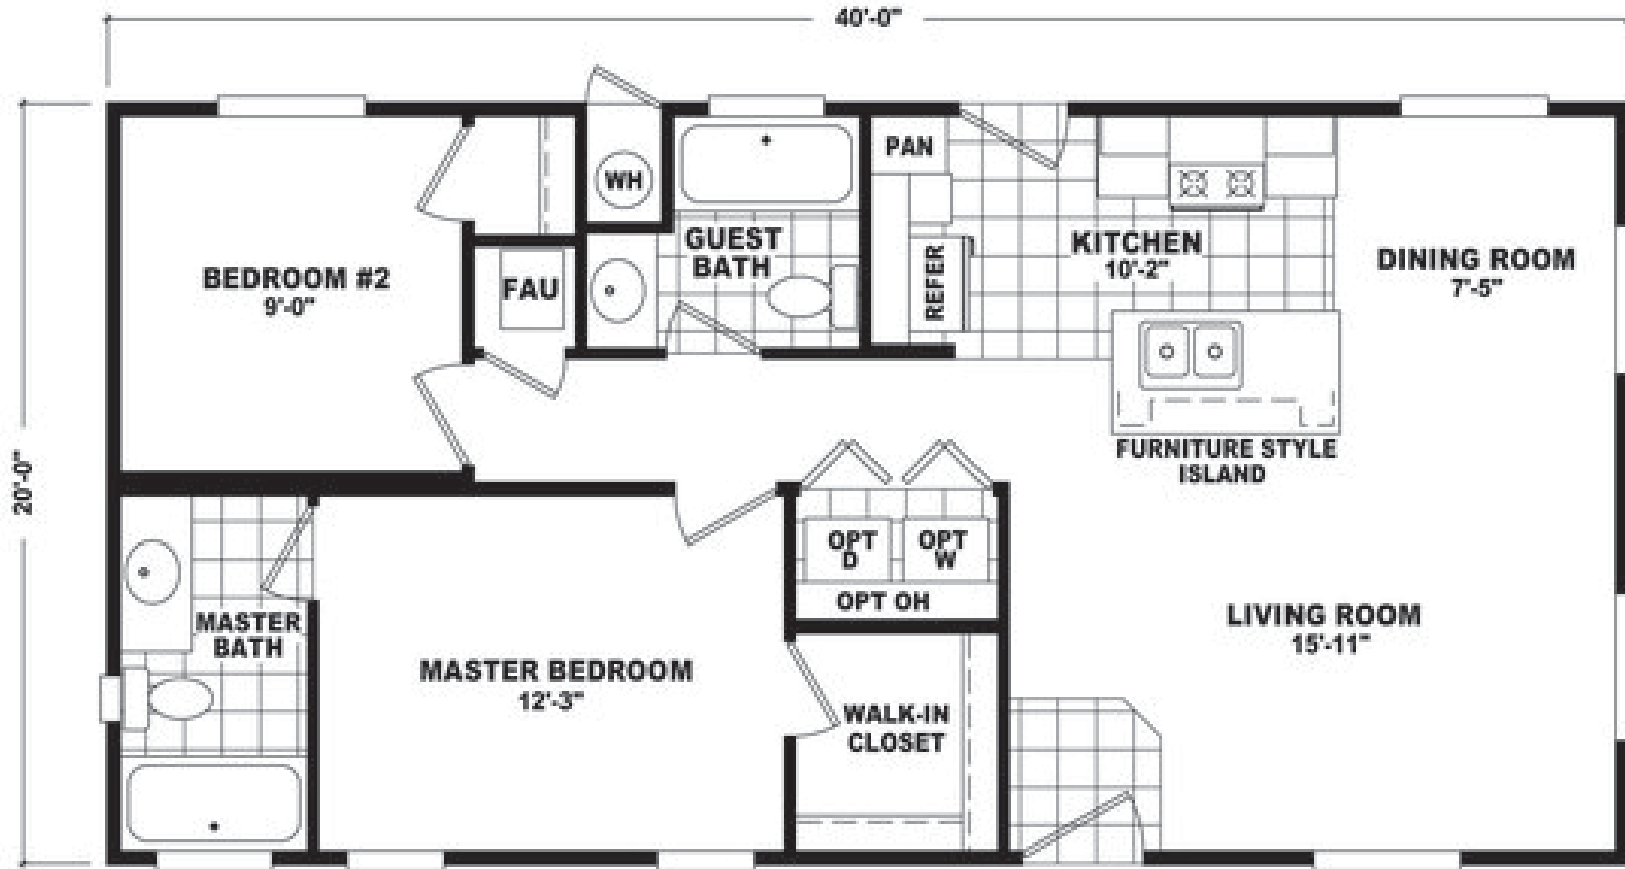

# Ennis

20' Wide Series

800 SQ. FT. (Approximate) 2 Bedrooms, 2 Baths

Last Updated: 11-22-22

**FACTORY SELECT HOMES**

8610 E. Main Street  
Mesa, AZ 85207

**FactorySelectMobileHomes.com | 1-800-670-1464**

**IMPORTANT:** Alta Cima Corp reserves the right to modify, cancel or substitute products or features of this event at any time without prior notice or obligation. Pictures and other promotional materials are representative and may depict or contain floor plans, square footages, elevations, options, upgrades, extra design features, decorations, floor coverings, specialty light fixtures, custom paint and wall coverings, window treatments, landscaping, sound and alarm systems, furnishings, appliances, and other designer/decorator features and amenities that are not included as part of the home and/or may not be available at all locations. Home, pricing and community information is subject to change, and homes to prior sale, at any time without notice or obligation. ©2020 Alta Cima Corp. All rights reserved.