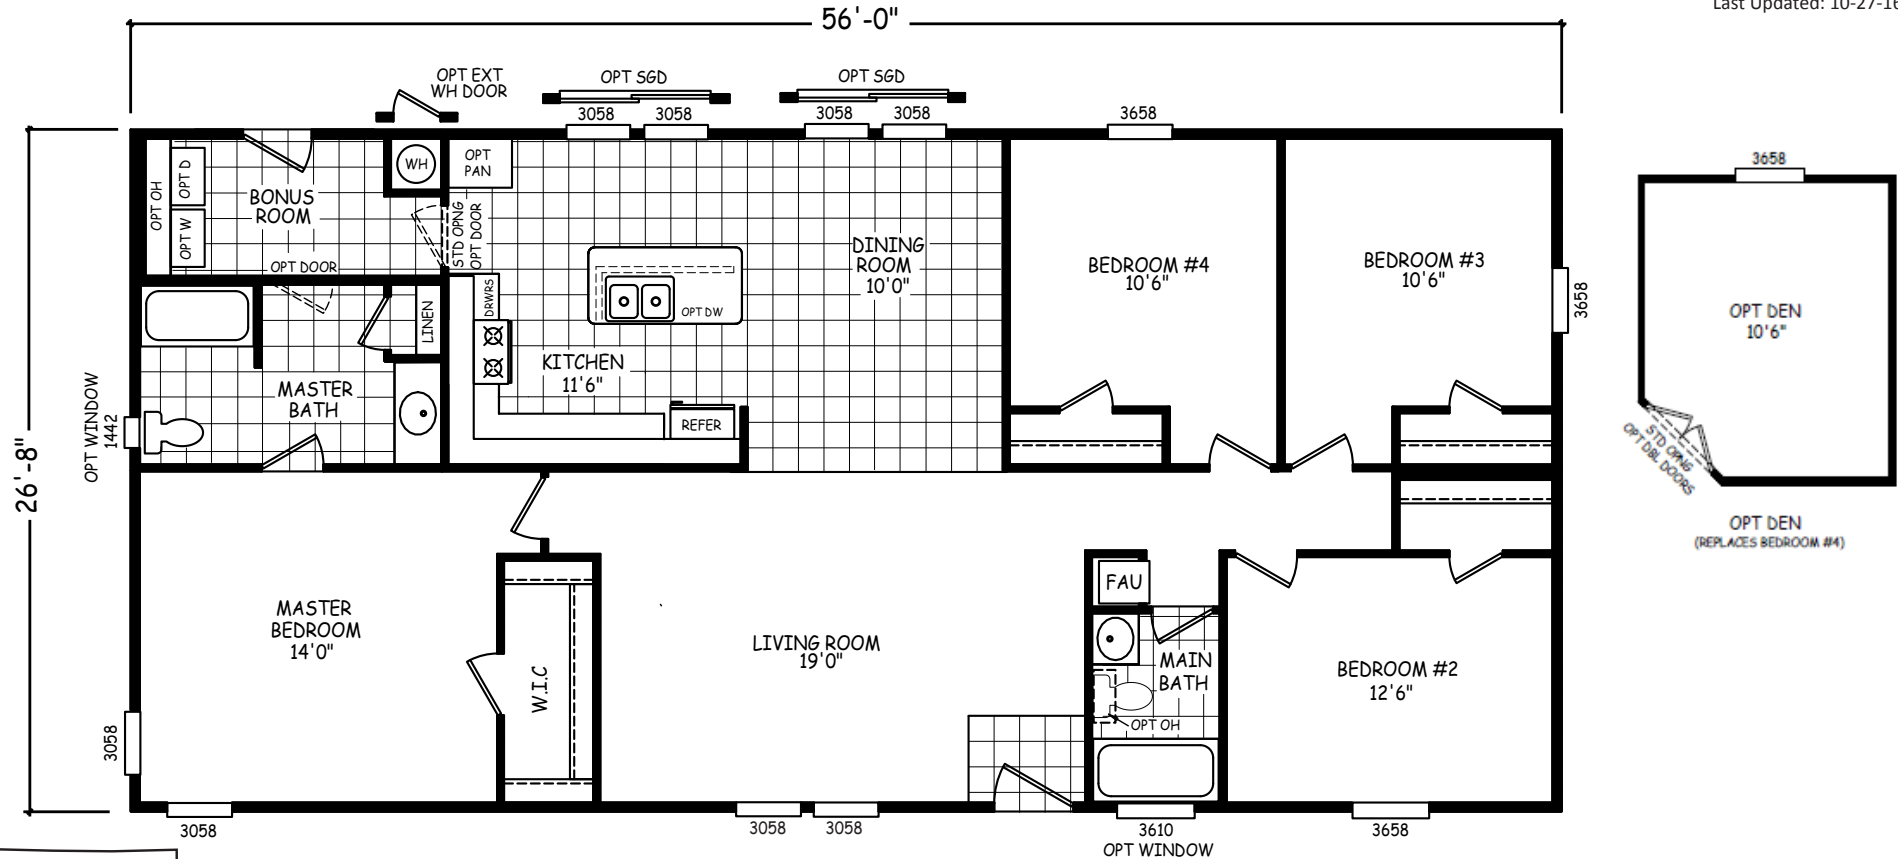

Fallbrook

Factory Select Series 

FactorySelectHomes

4 Bedroom, 2 Bath
Approx. 1,493 Sq. Ft.

Last Updated: 10-27-16

I authorize Factory Select Homes to build my house, per this plan.

X _____
Customer Signature/Date