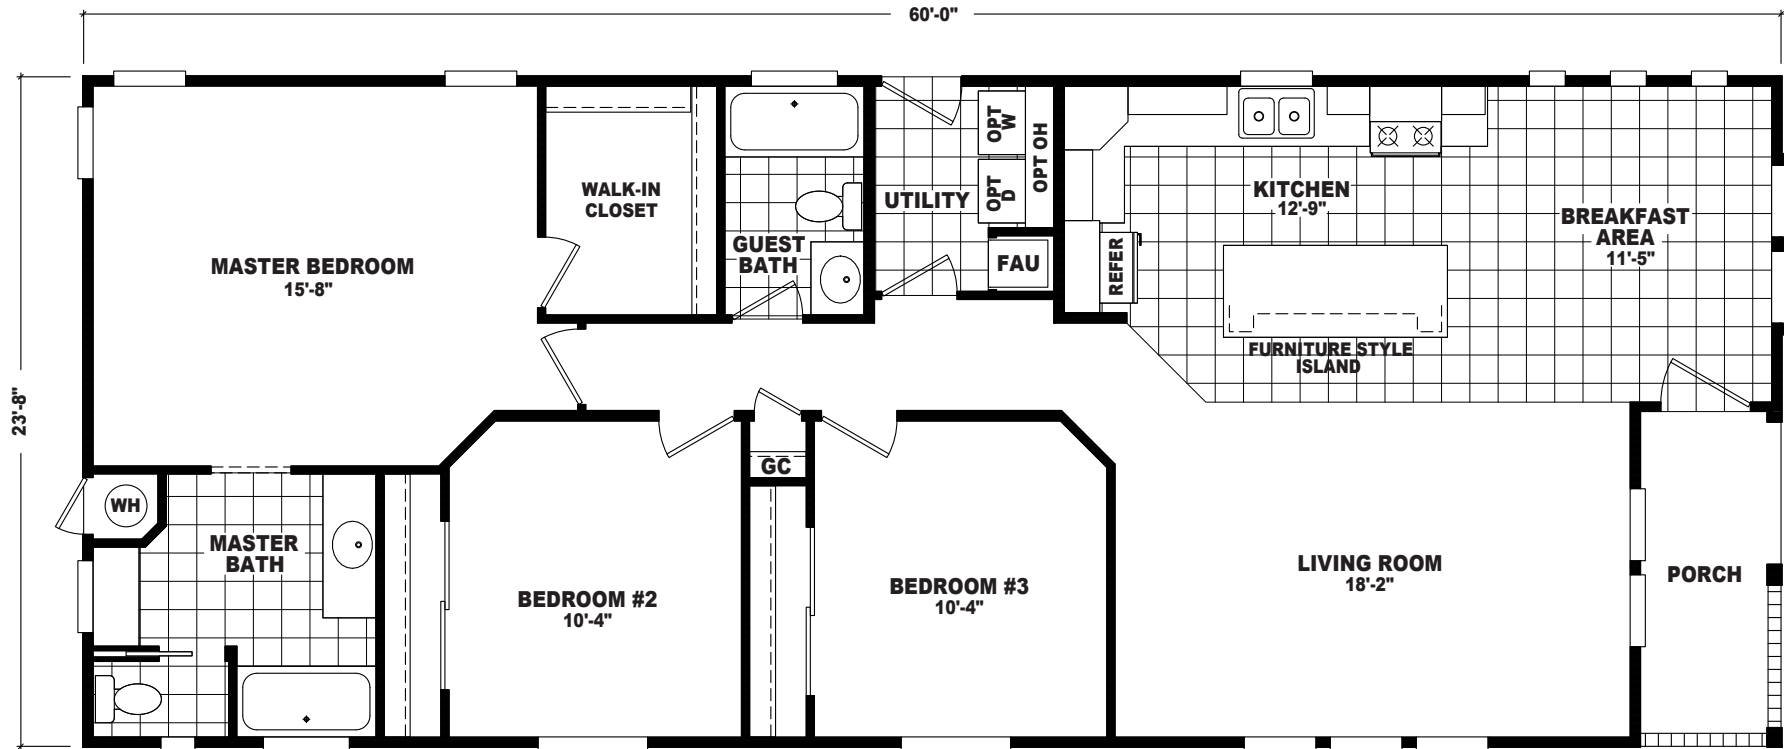

# Fenton

Westin Porch Series

1,411 SQ. FT. (Approximate) 3 Bedrooms, 2 Baths

Last Updated: 7-21-21

**FACTORY SELECT HOMES**

8610 E. Main Street  
Mesa, AZ 85207

**FactorySelectMobileHomes.com | 1-800-670-1464**