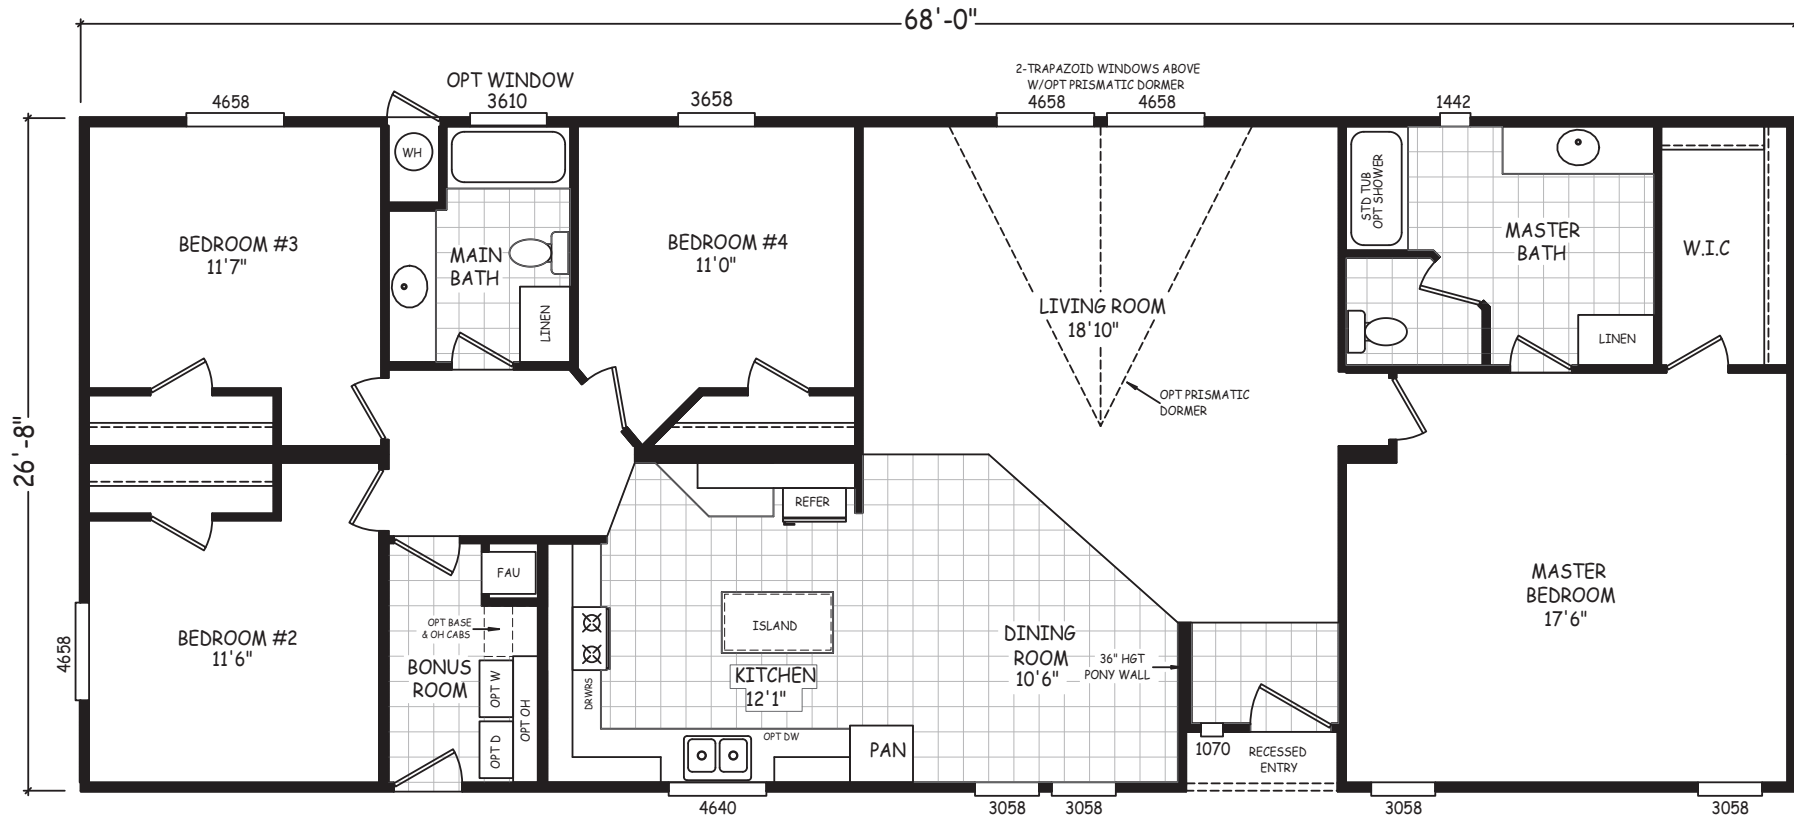

Flinn

Factory Select Series **Caveco HOMES**

FactorySelectHomes

4 Bedroom, 2 Bath
Approx. 1,813 Sq. Ft.

Last Updated: 4-13-18

• Flagstaff

FactorySelectHomes
© Mesa

Factory Select Homes
8610 E. Main Street
Mesa, Arizona 85207