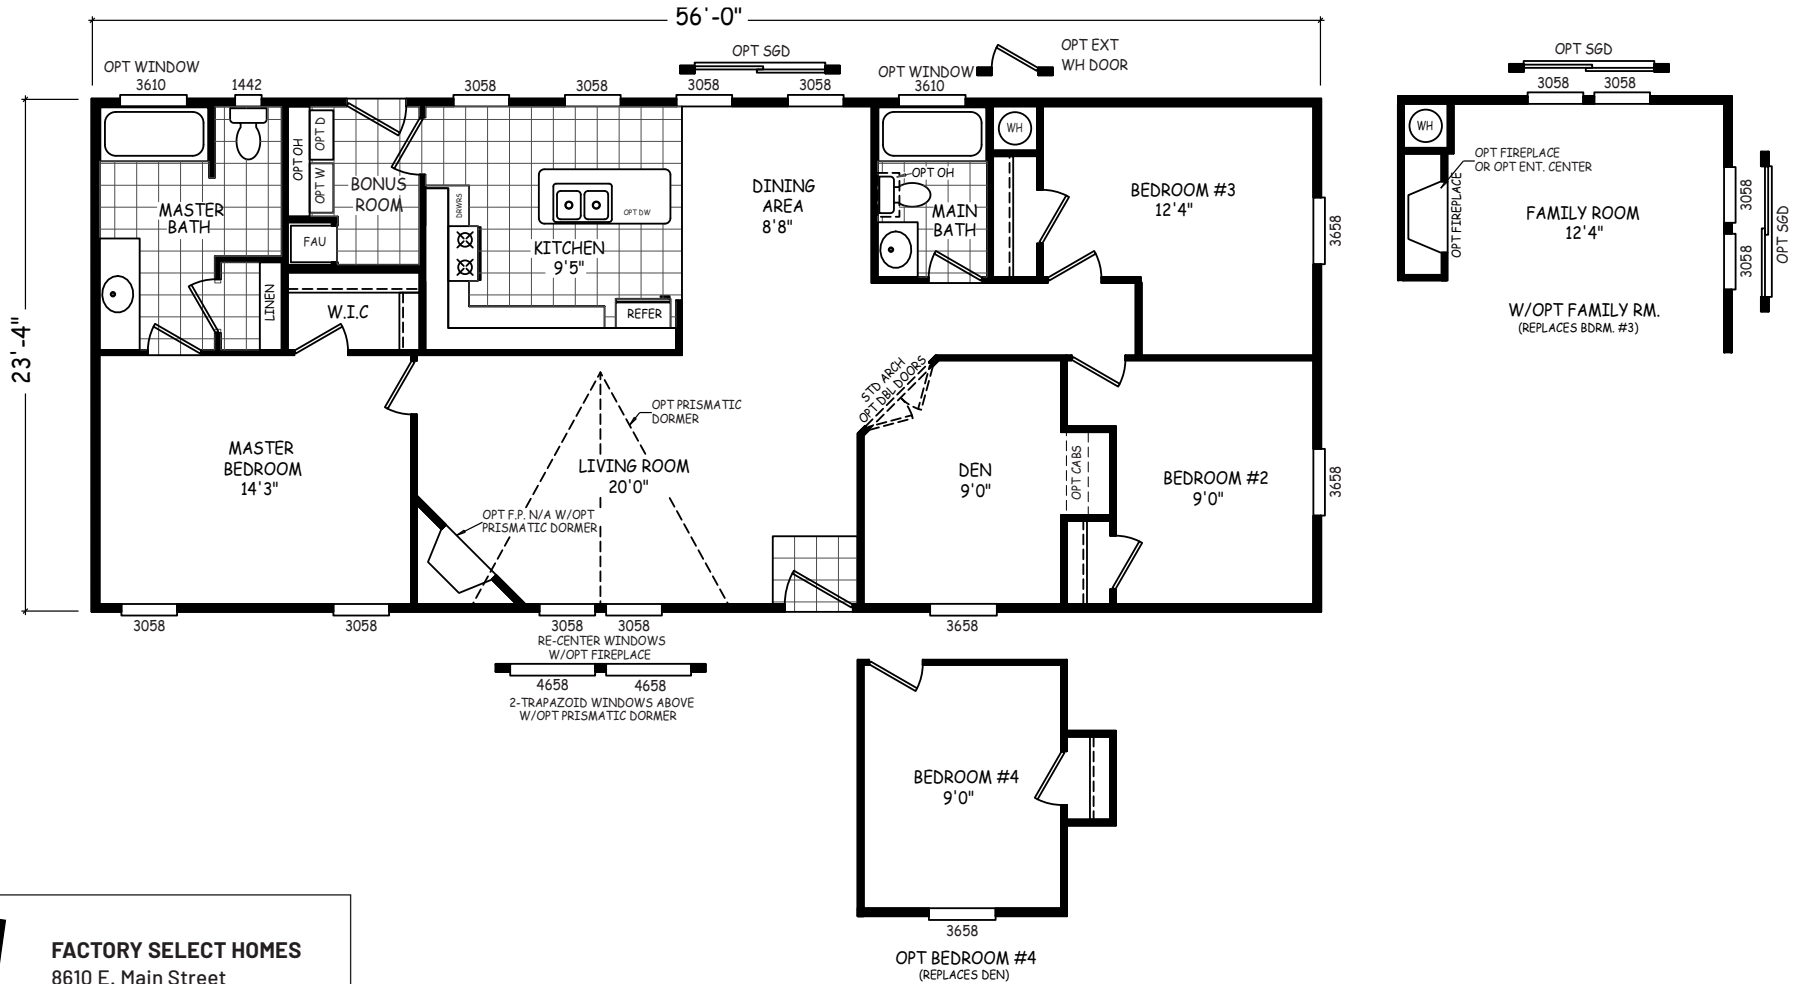

Fraser

Laurel Manor Series

1,306 SQ. FT. (Approximate) 3 Bedroom, 2 Bath

Last Updated: 4-29-22

FACTORY SELECT HOMES
8610 E. Main Street
Mesa, AZ 85207

FactorySelectMobileHomes.com | 1-800-670-1464

IMPORTANT: Alta Cima Corp reserves the right to modify, cancel or substitute products or features of this event at any time without prior notice or obligation. Pictures and other promotional materials are representative and may depict or contain floor plans, square footages, elevations, options, upgrades, extra design features, decorations, floor coverings, specialty light fixtures, custom paint and wall coverings, window treatments, landscaping, sound and alarm systems, furnishings, appliances, and other designer/decorator features and amenities that are not included as part of the home and/or may not be available at all locations. Home, pricing and community information is subject to change, and homes to prior sale, at any time without notice or obligation. ©2020 Alta Cima Corp. All rights reserved.