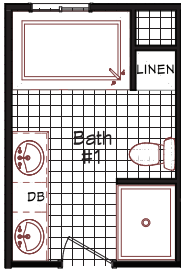

Gabbs

Coronado Series

1,387 SQ. FT. (Approximate) 3 Bedrooms, 2 Baths

Last Updated: 9-9-22

Optional
Glamor Bath

Alternate
Kitchen

FACTORY SELECT HOMES
 8610 E. Main Street
 Mesa, AZ 85207

FactorySelectMobileHomes.com | 1-800-670-1464