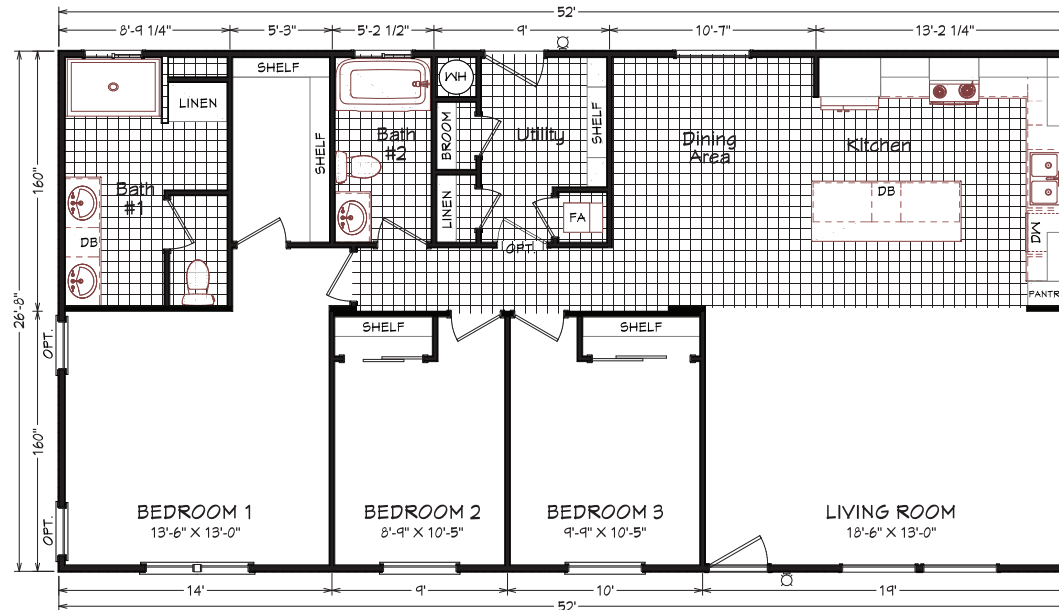

Gabbs

Coronado Series

1,387 SQ. FT. (Approximate) 3 Bedrooms, 2 Baths

Last Updated: 9-9-22

Optional
Glamor Bath

Alternate
Kitchen

FACTORY SELECT HOMES
 8610 E. Main Street
 Mesa, AZ 85207

FactorySelectMobileHomes.com | 1-800-670-1464