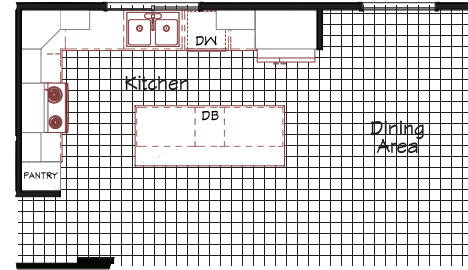

Gabbs

Coronado Series

1,387 SQ. FT. (Approximate) 3 Bedrooms, 2 Baths

Last Updated: 9-9-22

Optional
Glamor Bath

Alternate
Kitchen

FACTORY SELECT HOMES
 8610 E. Main Street
 Mesa, AZ 85207

FactorySelectMobileHomes.com | 1-800-670-1464