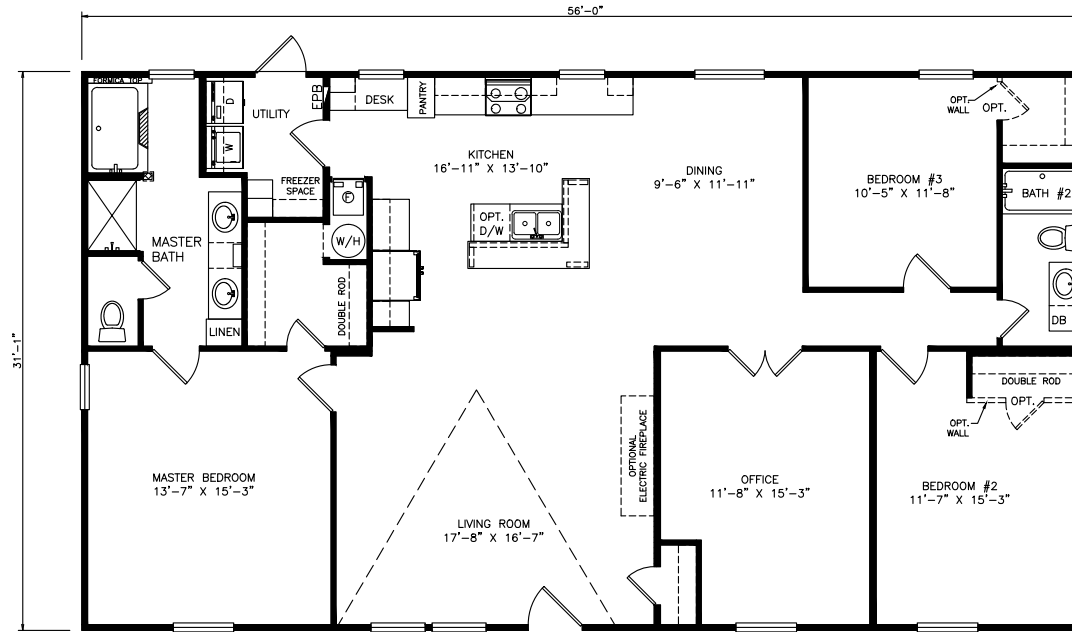

Gacia

Heritage Series - Multi Section Series

1,746 SQ. FT. (Approximate) 3 Bedrooms, 2 Baths

Last Updated: 12-2-21

FACTORY SELECT HOMES
8610 E. Main Street
Mesa, AZ 85207

FactorySelectMobileHomes.com | 1-800-670-1464