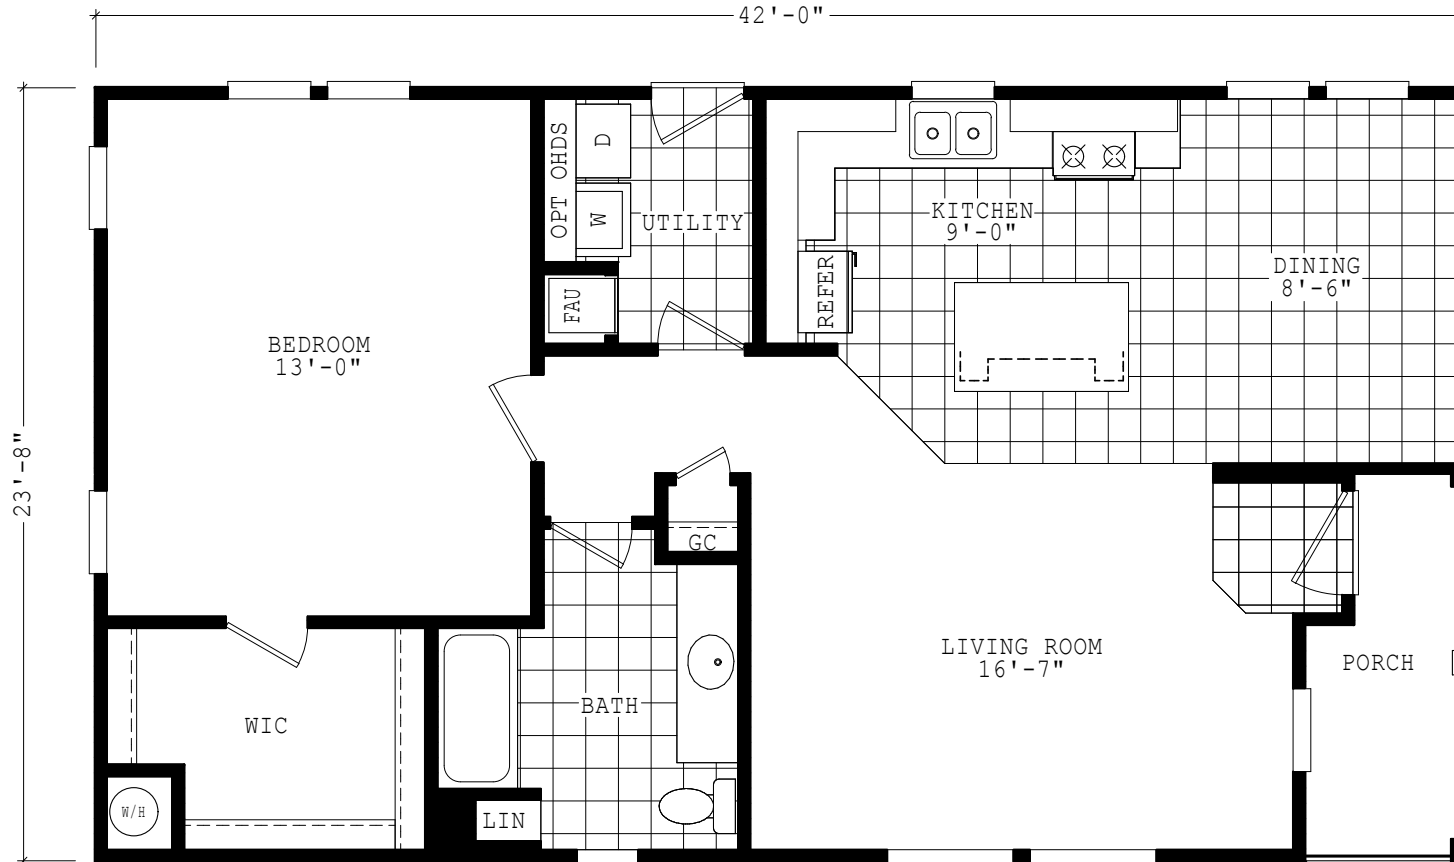

# Gorman

Accessory Dwellings Series

994 SQ. FT. (Approximate) 1 Bedroom, 1 Bath

Last Updated: 2-9-23