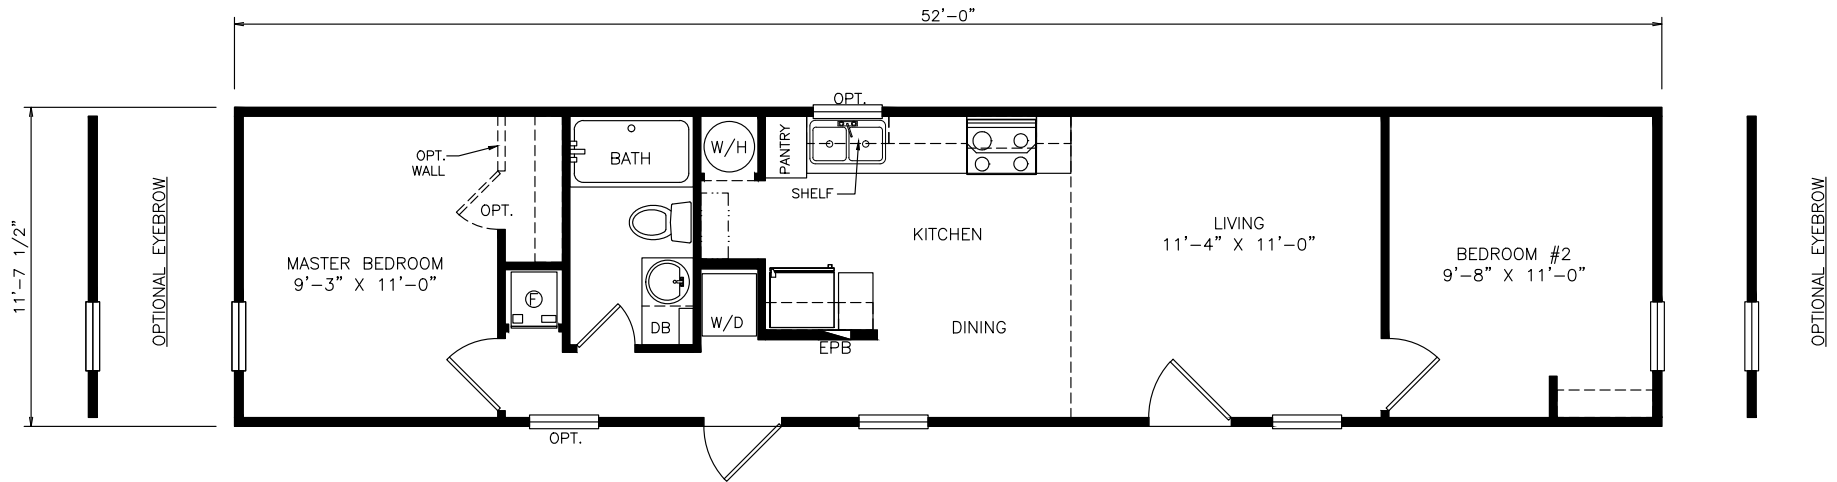

Gradie

Select Series - Single Section Series

608 SQ. FT. (Approximate) 2 Bedrooms, 1 Bath

Last Updated: 12-7-21

OPT. DISHWASHER CONFIGURATION

FACTORY SELECT HOMES
8610 E. Main Street
Mesa, AZ 85207

FactorySelectMobileHomes.com | 1-800-670-1464