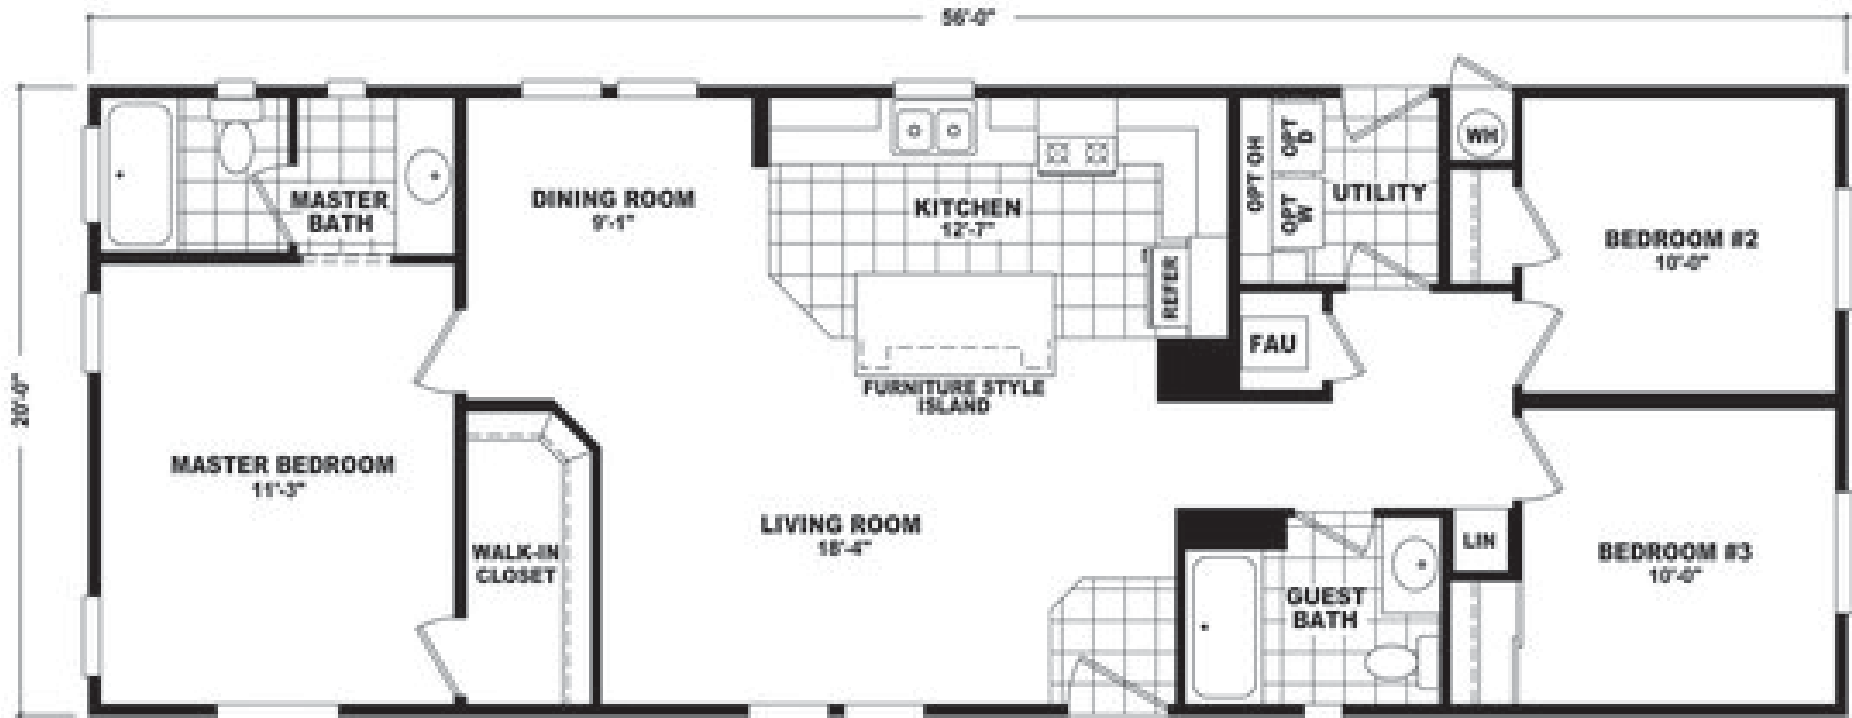

Grantsdale

20' Wide Series

1,120 SQ. FT. (Approximate) 3 Bedrooms, 2 Baths

Last Updated: 11-22-22

FACTORY SELECT HOMES

8610 E. Main Street
Mesa, AZ 85207

FactorySelectMobileHomes.com | 1-800-670-1464

IMPORTANT: Alta Cima Corp reserves the right to modify, cancel or substitute products or features of this event at any time without prior notice or obligation. Pictures and other promotional materials are representative and may depict or contain floor plans, square footages, elevations, options, upgrades, extra design features, decorations, floor coverings, specialty light fixtures, custom paint and wall coverings, window treatments, landscaping, sound and alarm systems, furnishings, appliances, and other designer/decorator features and amenities that are not included as part of the home and/or may not be available at all locations. Home, pricing and community information is subject to change, and homes to prior sale, at any time without notice or obligation. ©2020 Alta Cima Corp. All rights reserved.