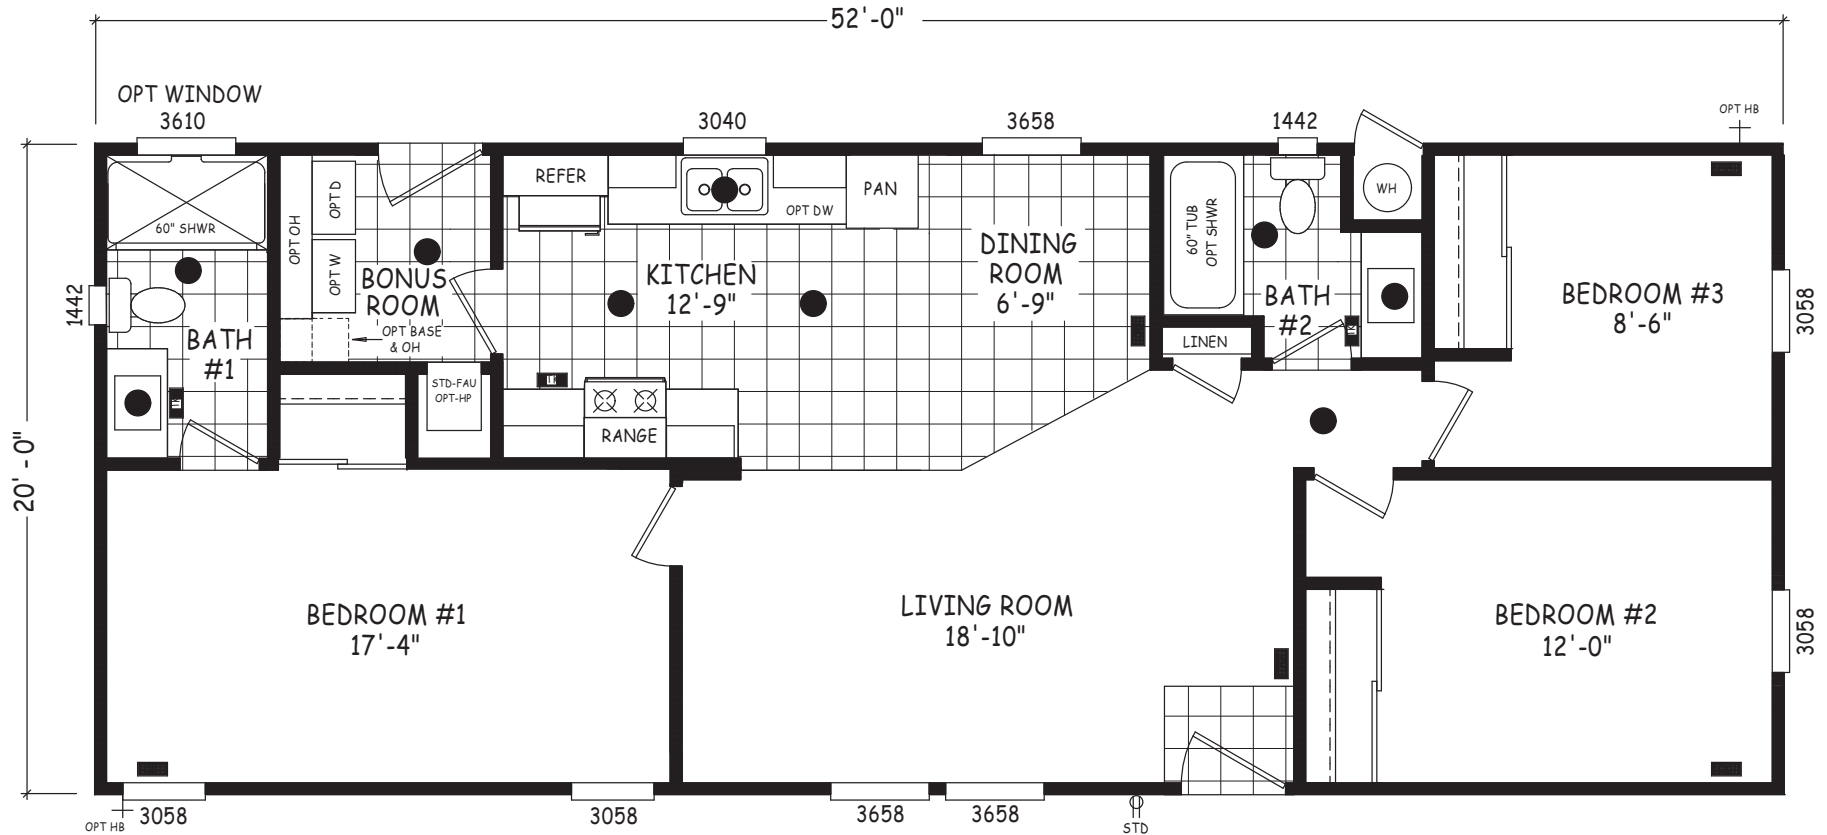

Green Meadows

Edge Series

1,040 SQ. FT. (Approximate) 3 Bedroom, 2 Bath

Last Updated: 4-30-24

FACTORY SELECT HOMES
8610 E. Main Street
Mesa, AZ 85207

FactorySelectMobileHomes.com | 1-800-670-1464

IMPORTANT: Alta Cima Corp reserves the right to modify, cancel or substitute products or features of this event at any time without prior notice or obligation. Pictures and other promotional materials are representative and may depict or contain floor plans, square footages, elevations, options, upgrades, extra design features, decorations, floor coverings, specialty light fixtures, custom paint and wall coverings, window treatments, landscaping, sound and alarm systems, furnishings, appliances, and other designer/decorator features and amenities that are not included as part of the home and/or may not be available at all locations. Home, pricing and community information is subject to change, and homes to prior sale, at any time without notice or obligation. ©2020 Alta Cima Corp. All rights reserved.