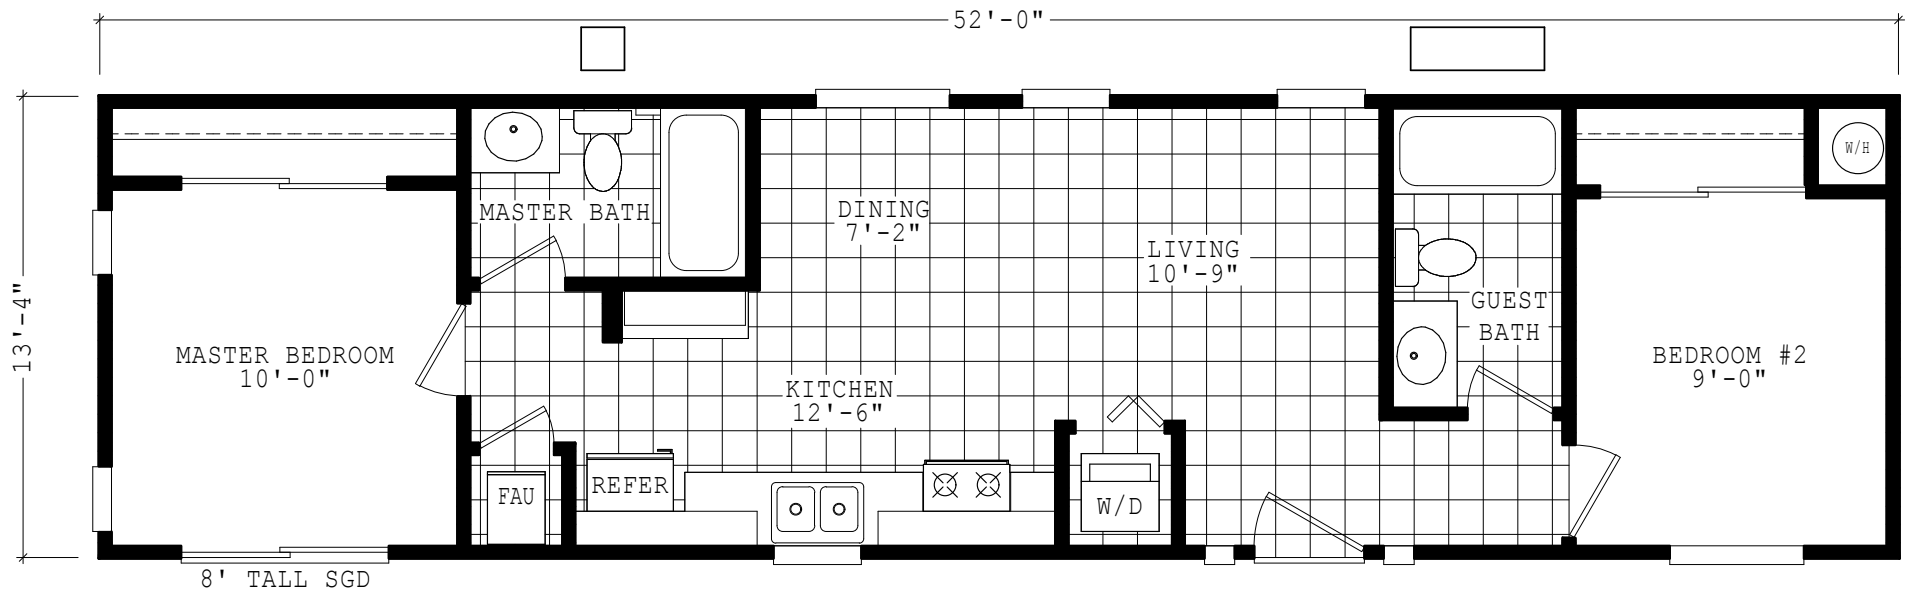

Gustone

Accessory Dwellings Series

693 SQ. FT. (Approximate) 2 Bedroom, 2 Bath

Last Updated: 2-9-23

FACTORY SELECT HOMES
8610 E. Main Street
Mesa, AZ 85207

FactorySelectMobileHomes.com | 1-800-670-1464

IMPORTANT: Alta Cima Corp reserves the right to modify, cancel or substitute products or features of this event at any time without prior notice or obligation. Pictures and other promotional materials are representative and may depict or contain floor plans, square footages, elevations, options, upgrades, extra design features, decorations, floor coverings, specialty light fixtures, custom paint and wall coverings, window treatments, landscaping, sound and alarm systems, furnishings, appliances, and other designer/decorator features and amenities that are not included as part of the home and/or may not be available at all locations. Home, pricing and community information is subject to change, and homes to prior sale, at any time without notice or obligation. ©2020 Alta Cima Corp. All rights reserved.