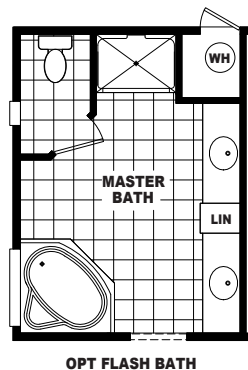

Haileyville

Copper Villa Series 

FactorySelectHomes

4 Bedroom, 2 Bath
Approx. 2,000 Sq. Ft.

Last Updated: 1-13-17

I authorize Factory Select Homes to build my house, per this plan.

X _____
Customer Signature/Date