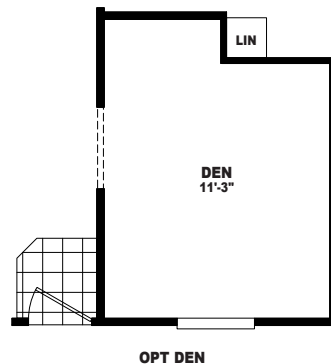

Haileyville

Copper Villa Series 

FactorySelectHomes

4 Bedroom, 2 Bath
Approx. 2,000 Sq. Ft.

Last Updated: 1-13-17

I authorize Factory Select Homes to build my house, per this plan.

X _____
Customer Signature/Date