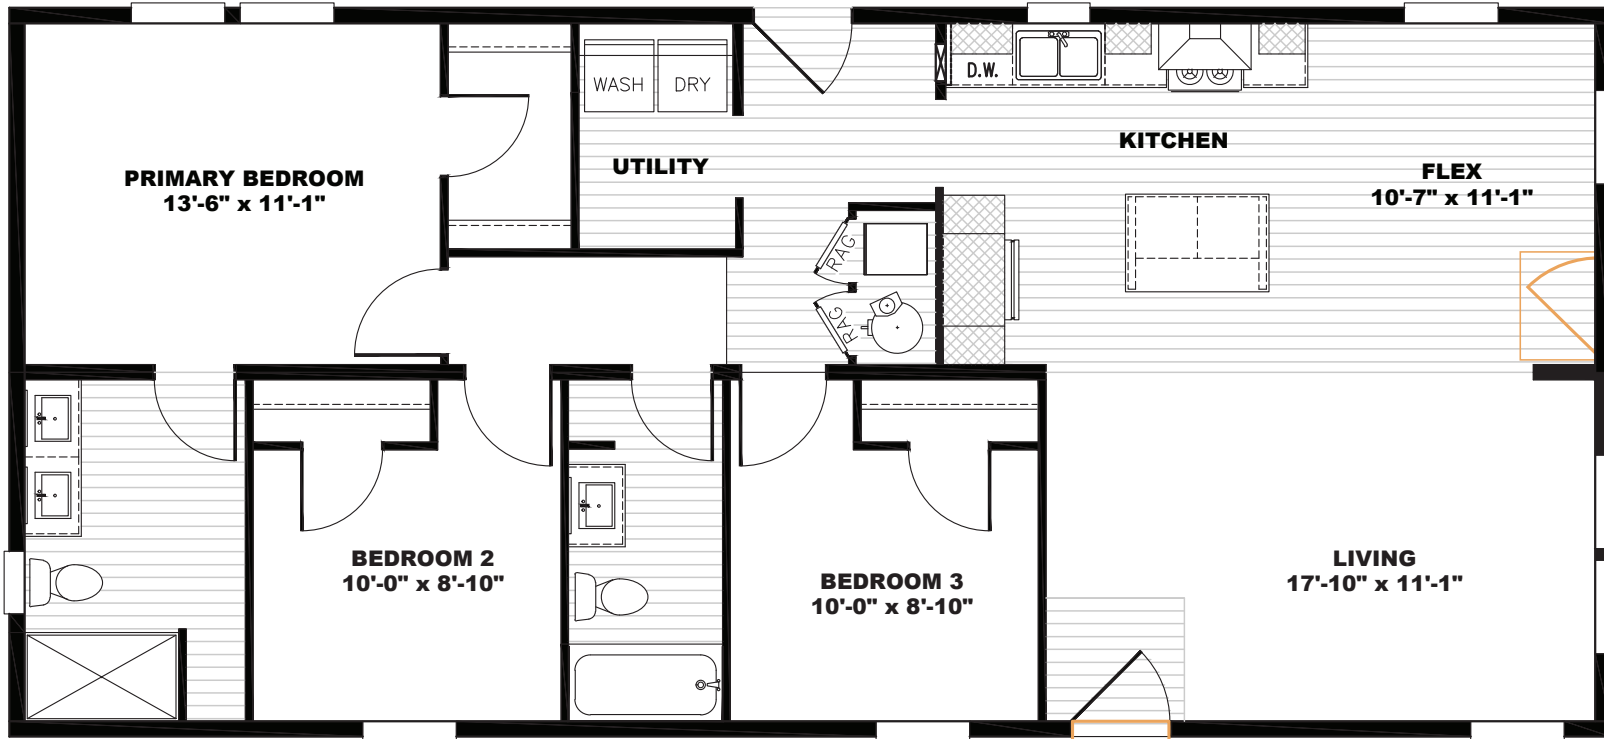

Harrietsfield

Tempo Series - Multi Section

1,231 SQ. FT. (Approximate) 3 Bedroom, 2 Bath

Last Updated: 8-10-23

24' x 52'

Alternate Door Location Available

FACTORY SELECT HOMES
8610 E. Main Street
Mesa, AZ 85207