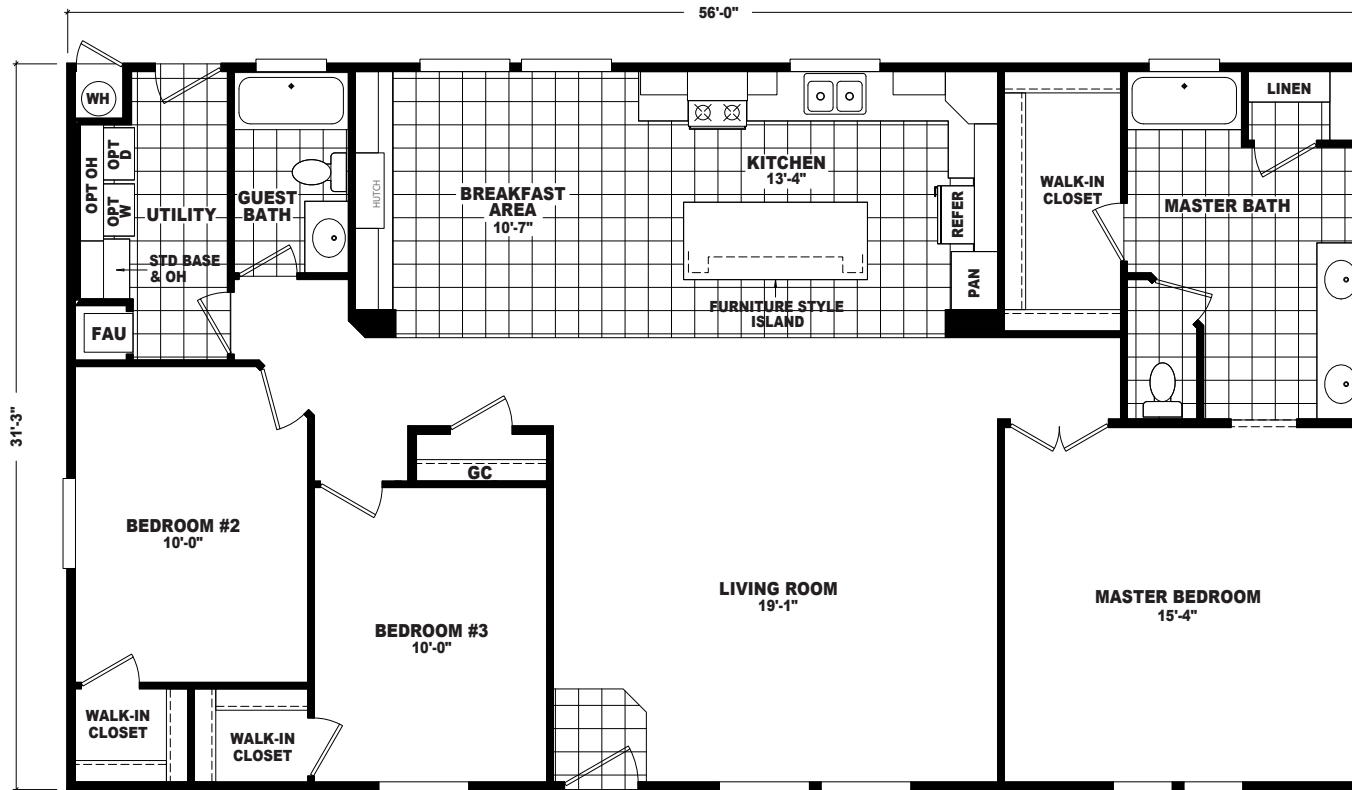

Highland

Copper Villa Series 

FactorySelectHomes

3 Bedroom, 2 Bath
Approx. 1,750 Sq. Ft.

Last Updated: 1-13-17

OPT LUX BATH

• Flagstaff

○ Mesa