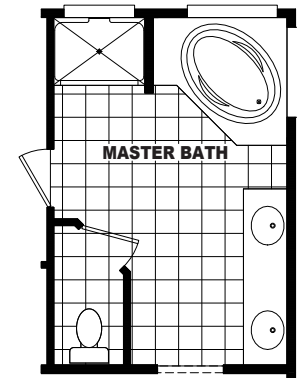

Highland

Copper Villa Series 

FactorySelectHomes

3 Bedroom, 2 Bath
Approx. 1,750 Sq. Ft.

Last Updated: 1-13-17

OPT LUX BATH

• Flagstaff

○ Mesa