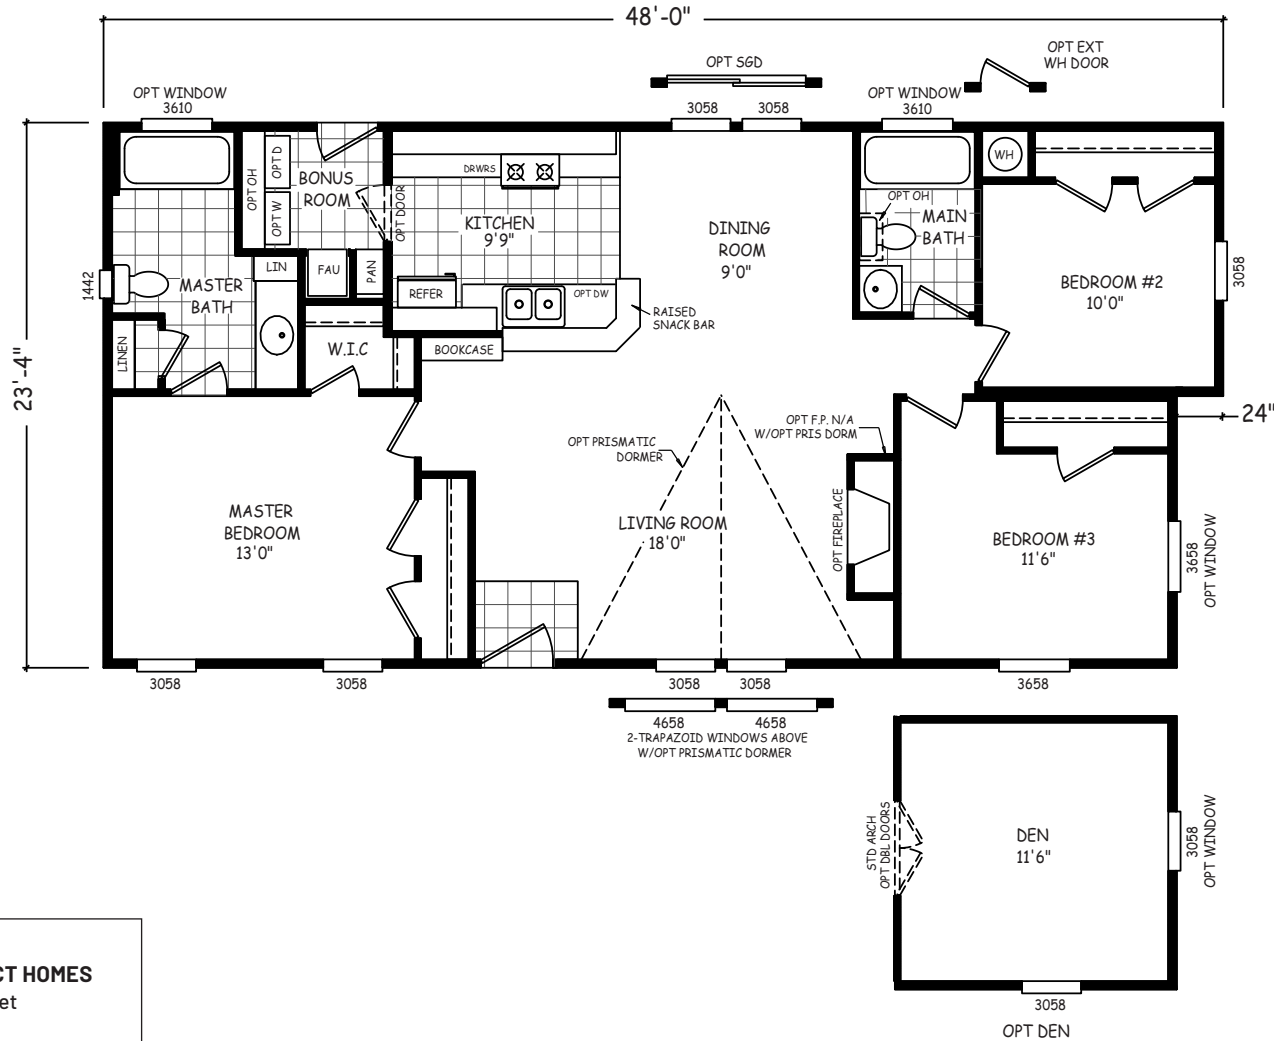

Hillrose

Laurel Manor Series

1,096 SQ. FT. (Approximate) 3 Bedroom, 2 Bath

Last Updated: 4-29-22

FACTORY SELECT HOMES
8610 E. Main Street
Mesa, AZ 85207

FactorySelectMobileHomes.com | 1-800-670-1464

IMPORTANT: Alta Cima Corp reserves the right to modify, cancel or substitute products or features of this event at any time without prior notice or obligation. Pictures and other promotional materials are representative and may depict or contain floor plans, square footages, elevations, options, upgrades, extra design features, decorations, floor coverings, specialty light fixtures, custom paint and wall coverings, window treatments, landscaping, sound and alarm systems, furnishings, appliances, and other designer/decorator features and amenities that are not included as part of the home and/or may not be available at all locations. Home, pricing and community information is subject to change, and homes to prior sale, at any time without notice or obligation. ©2020 Alta Cima Corp. All rights reserved.