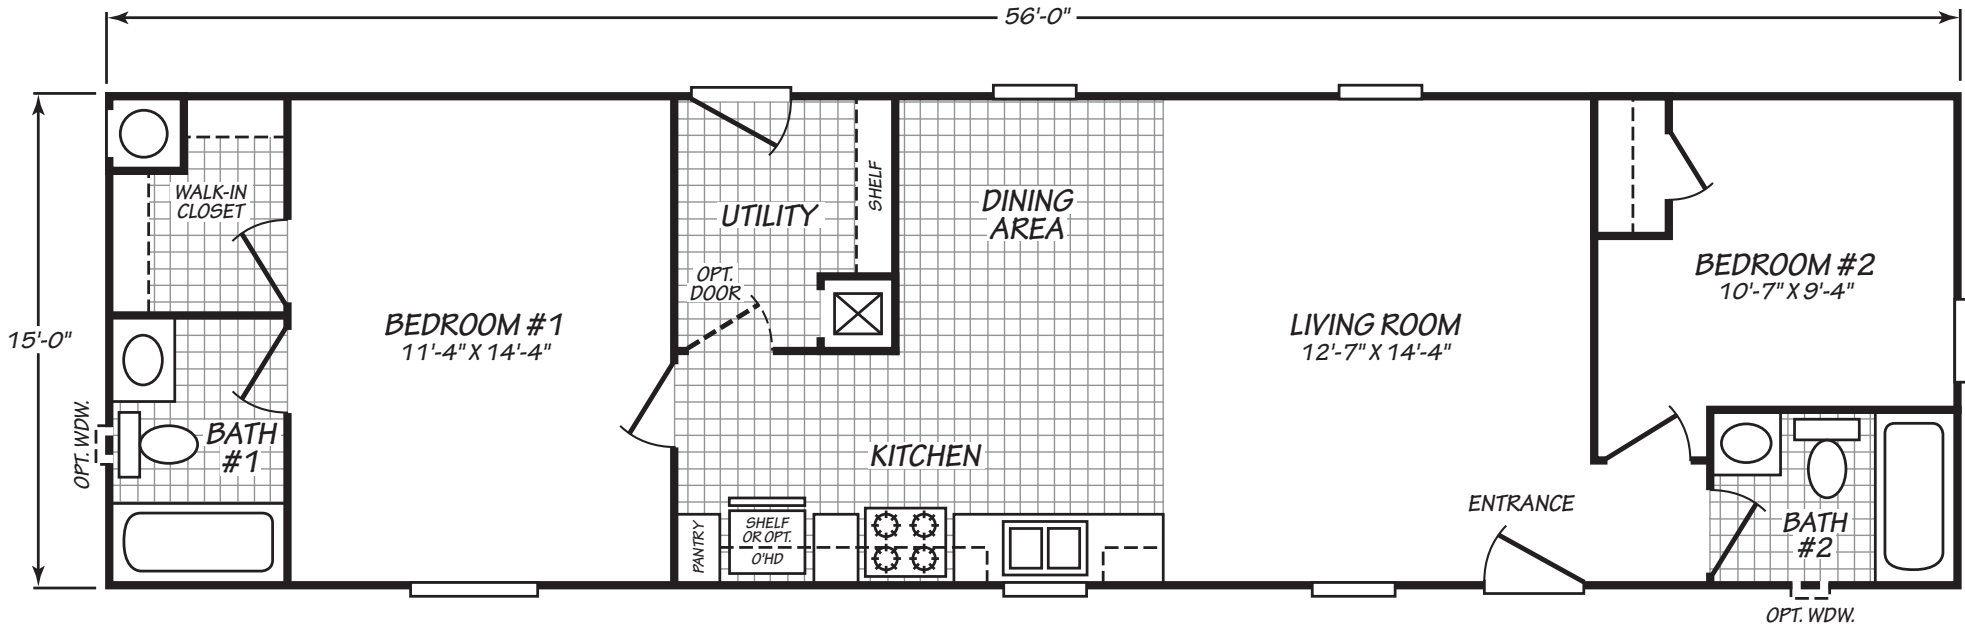

Hilly

Canyon Lake Series

840 SQ. FT. (Approximate) 2 Bedrooms, 2 Baths

Last Updated: 10-11-24

FACTORY SELECT HOMES

8610 E. Main Street
Mesa, AZ 85207

FactorySelectMobileHomes.com | 1-800-670-1464

IMPORTANT: Alta Cima Corp reserves the right to modify, cancel or substitute products or features of this event at any time without prior notice or obligation. Pictures and other promotional materials are representative and may depict or contain floor plans, square footages, elevations, options, upgrades, extra design features, decorations, floor coverings, specialty light fixtures, custom paint and wall coverings, window treatments, landscaping, sound and alarm systems, furnishings, appliances, and other designer/decorator features and amenities that are not included as part of the home and/or may not be available at all locations. Home, pricing and community information is subject to change, and homes to prior sale, at any time without notice or obligation. ©2020 Alta Cima Corp. All rights reserved.