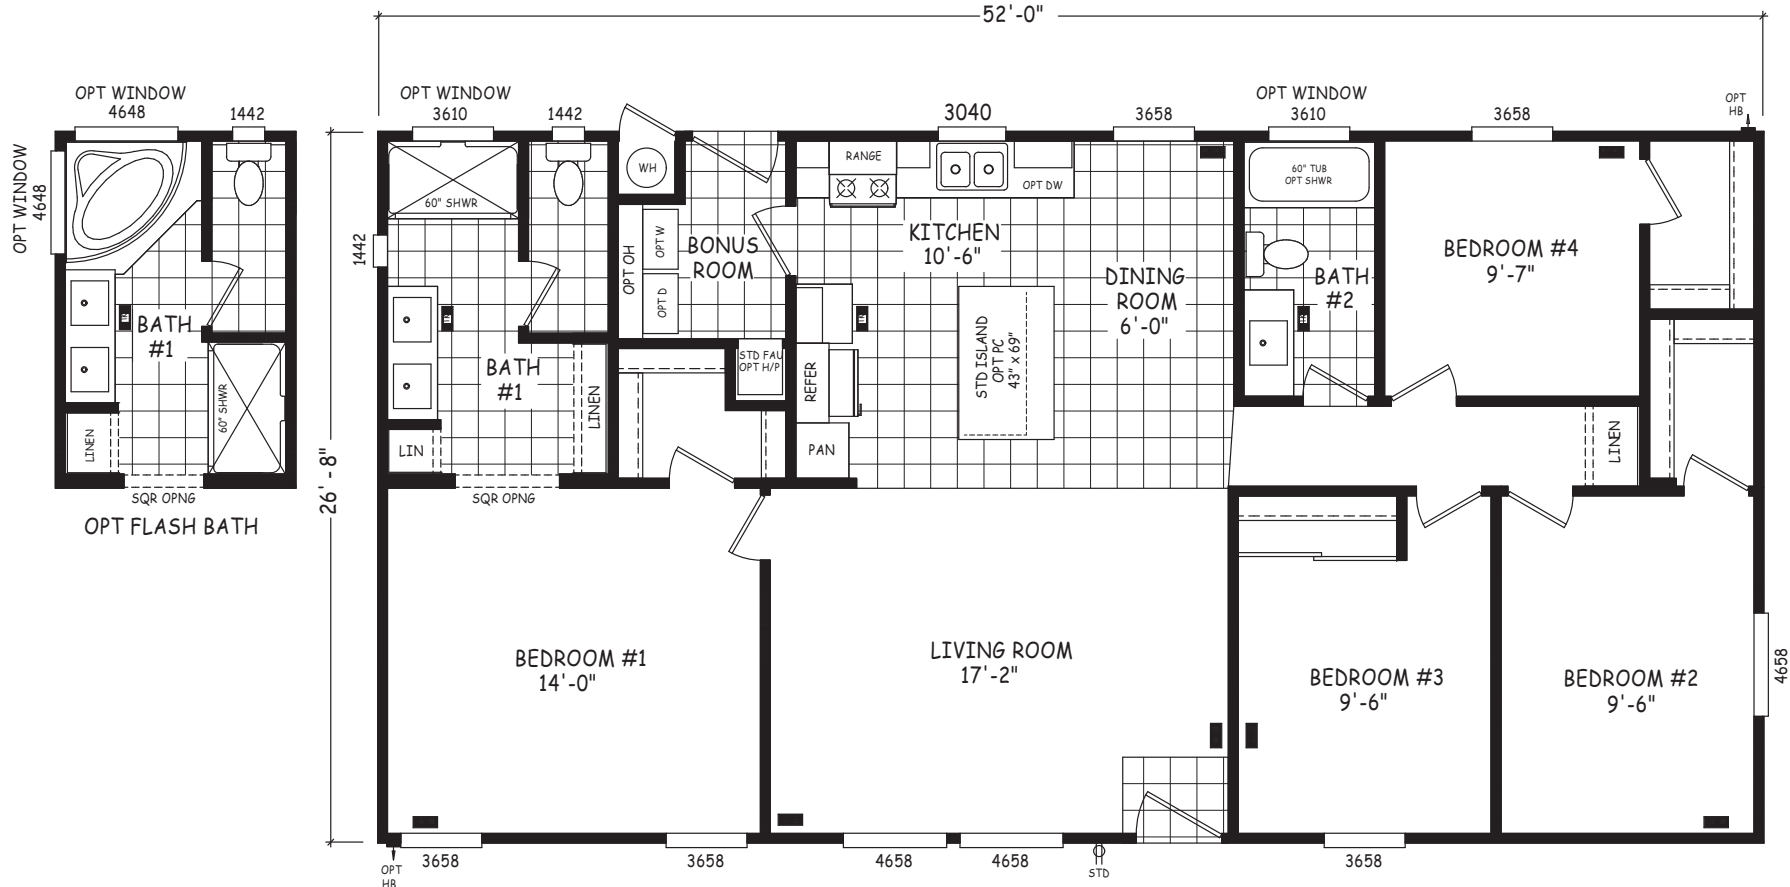

Hodges

Edge Series

1,387 SQ. FT. (Approximate) 4 Bedroom, 2 Bath

Last Updated: 8-22-22

FACTORY SELECT HOMES
8610 E. Main Street
Mesa, AZ 85207

FactorySelectMobileHomes.com | 1-800-670-1464

IMPORTANT: Alta Cima Corp reserves the right to modify, cancel or substitute products or features of this event at any time without prior notice or obligation. Pictures and other promotional materials are representative and may depict or contain floor plans, square footages, elevations, options, upgrades, extra design features, decorations, floor coverings, specialty light fixtures, custom paint and wall coverings, window treatments, landscaping, sound and alarm systems, furnishings, appliances, and other designer/decorator features and amenities that are not included as part of the home and/or may not be available at all locations. Home, pricing and community information is subject to change, and homes to prior sale, at any time without notice or obligation. ©2020 Alta Cima Corp. All rights reserved.