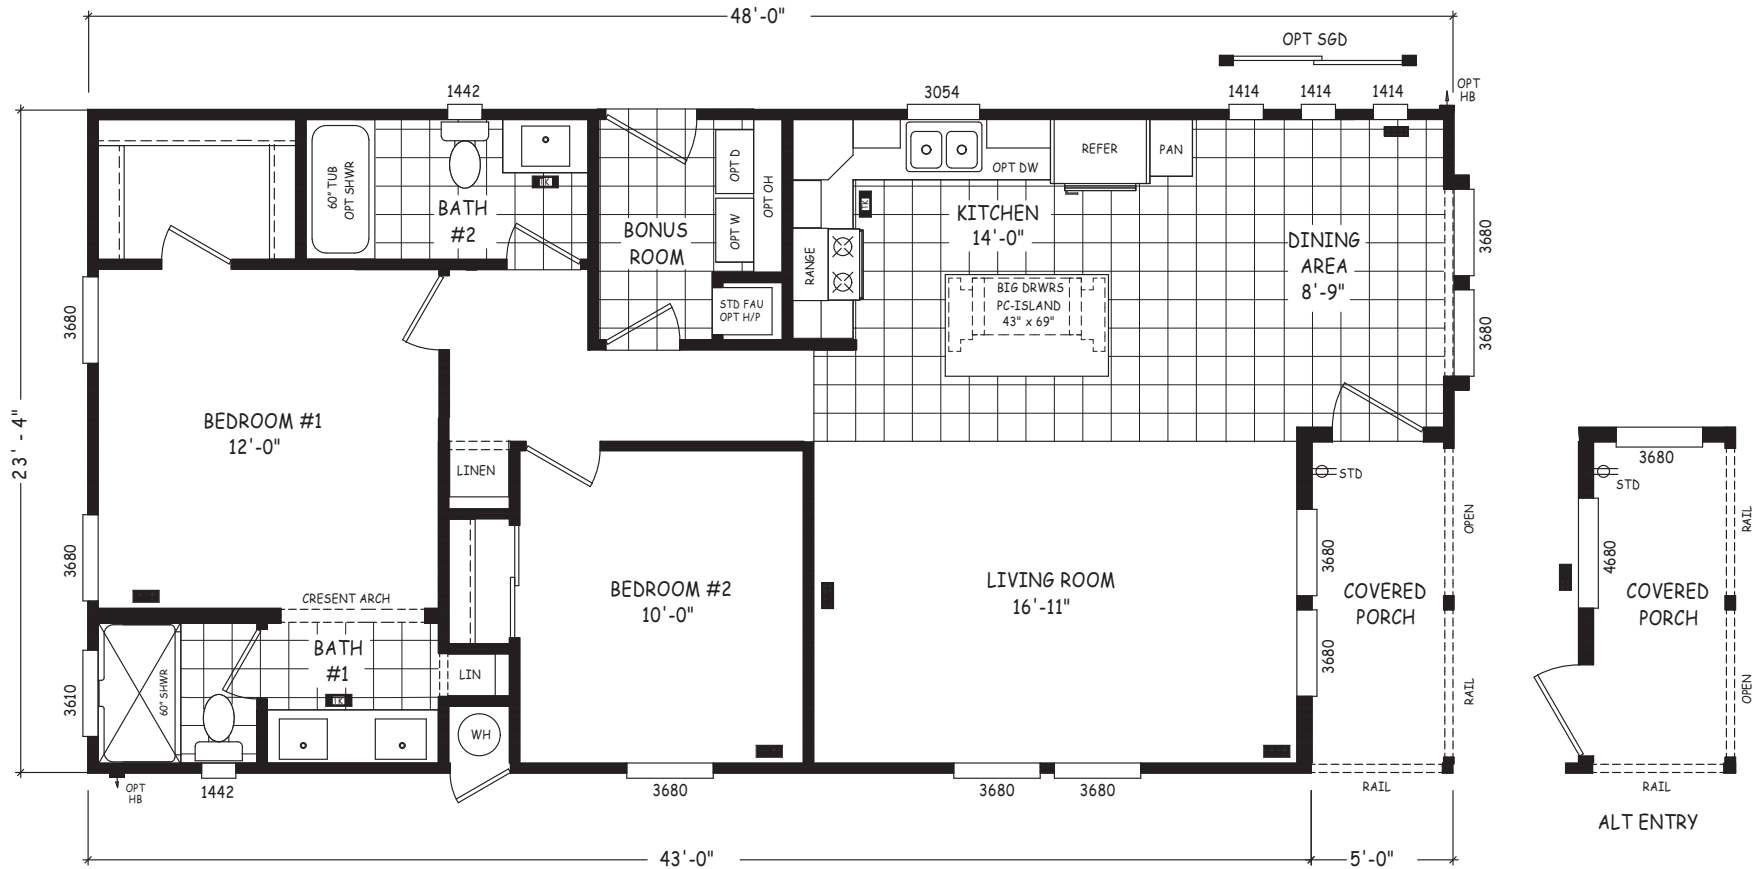

Holis

Pinnacle Series

1,120 SQ. FT. (Approximate) 2 Bedroom, 2 Bath

Last Updated: 8-22-22

FACTORY SELECT HOMES
8610 E. Main Street
Mesa, AZ 85207

FactorySelectMobileHomes.com | 1-800-670-1464

IMPORTANT: Alta Cima Corp reserves the right to modify, cancel or substitute products or features of this event at any time without prior notice or obligation. Pictures and other promotional materials are representative and may depict or contain floor plans, square footages, elevations, options, upgrades, extra design features, decorations, floor coverings, specialty light fixtures, custom paint and wall coverings, window treatments, landscaping, sound and alarm systems, furnishings, appliances, and other designer/decorator features and amenities that are not included as part of the home and/or may not be available at all locations. Home, pricing and community information is subject to change, and homes to prior sale, at any time without notice or obligation. ©2020 Alta Cima Corp. All rights reserved.