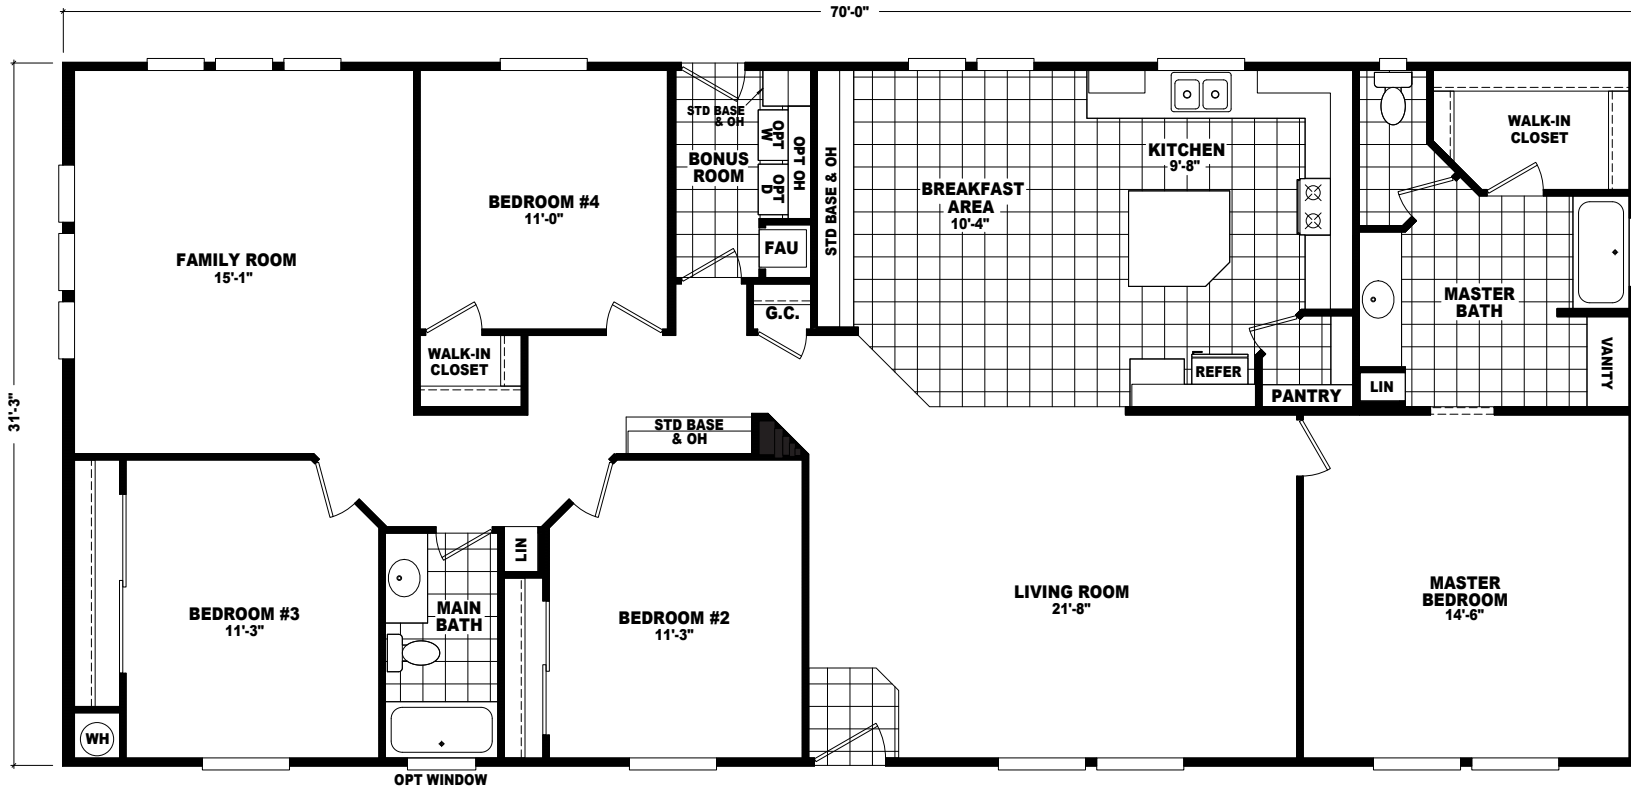

Holloman

Copper Villa Series 

FactorySelectHomes

4 Bedroom, 2 Bath
Approx. 2,187 Sq. Ft.

Last Updated: 1-13-17

OPT FLASH BATH

• Flagstaff

FactorySelectHomes
○ Mesa