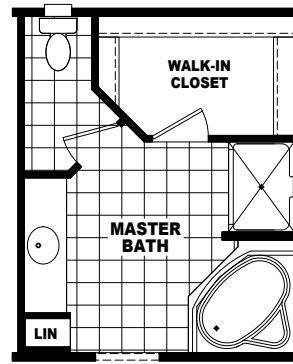

Holloman

Copper Villa Series 

FactorySelectHomes

4 Bedroom, 2 Bath
Approx. 2,187 Sq. Ft.

Last Updated: 1-13-17

OPT FLASH BATH

• Flagstaff

FactorySelectHomes
○ Mesa