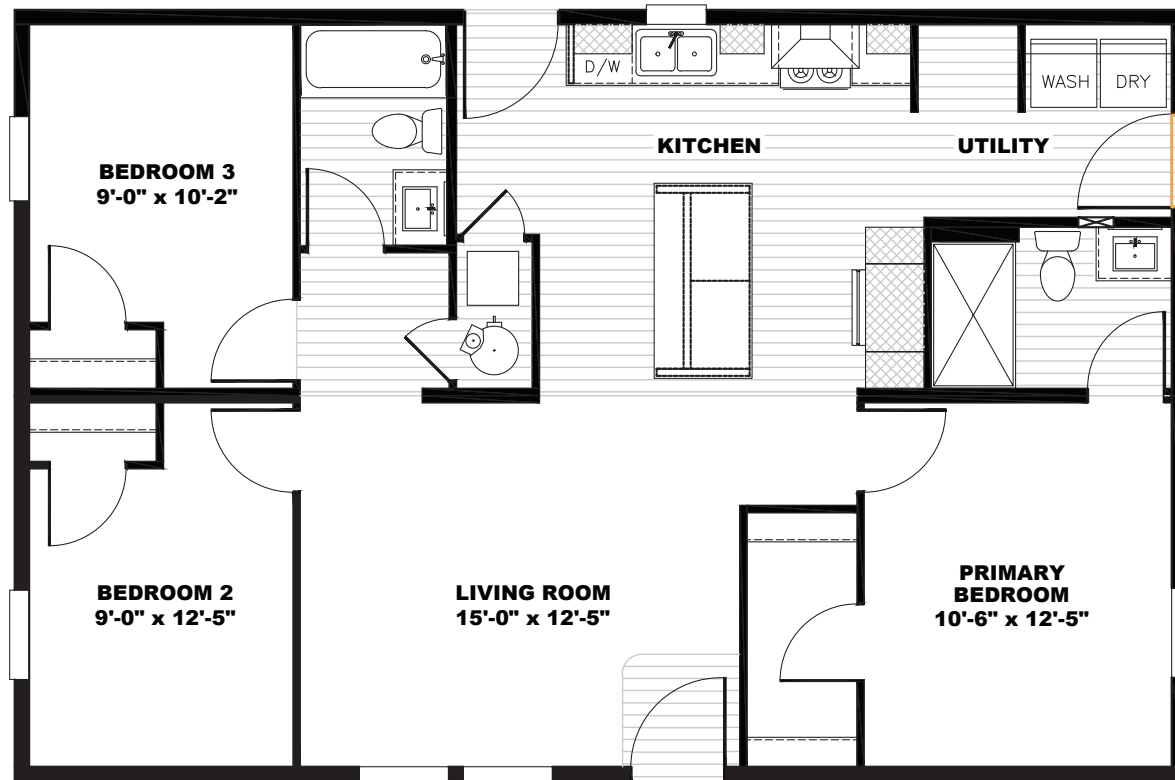

Horncastle

Tempo Series - Multi Section

1,053 SQ. FT. (Approximate) 3 Bedroom, 2 Bath

Last Updated: 7-10-23

28' x 40'

Alternate Door Location Available

FACTORY SELECT HOMES
8610 E. Main Street
Mesa, AZ 85207