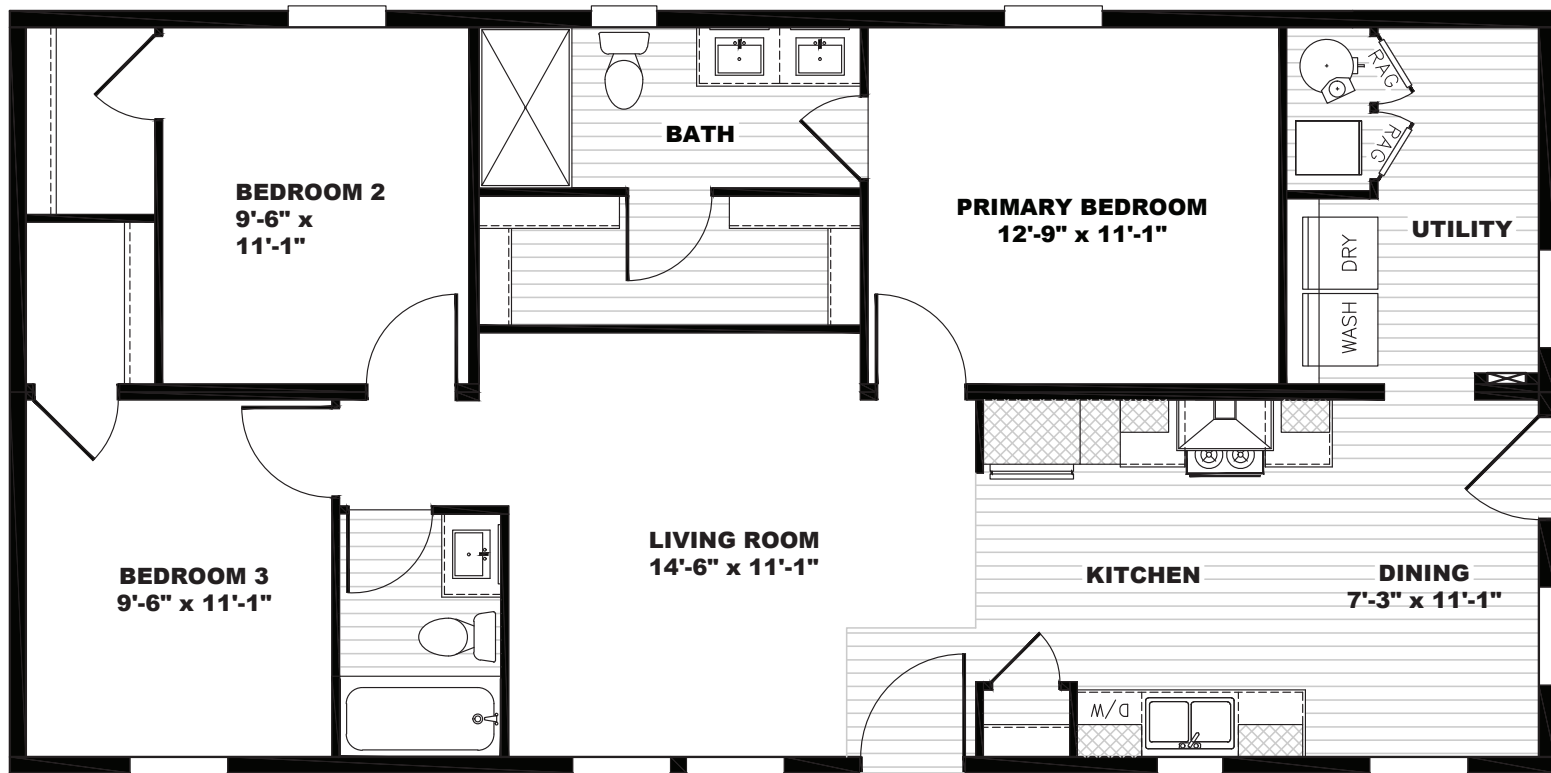

Howland

Tempo Series - Multi Section

1,136 SQ. FT. (Approximate) 3 Bedroom, 2 Bath

Last Updated: 8-10-23

24' x 48'

FACTORY SELECT HOMES

8610 E. Main Street
Mesa, AZ 85207

FactorySelectMobileHomes.com | 1-800-670-1464