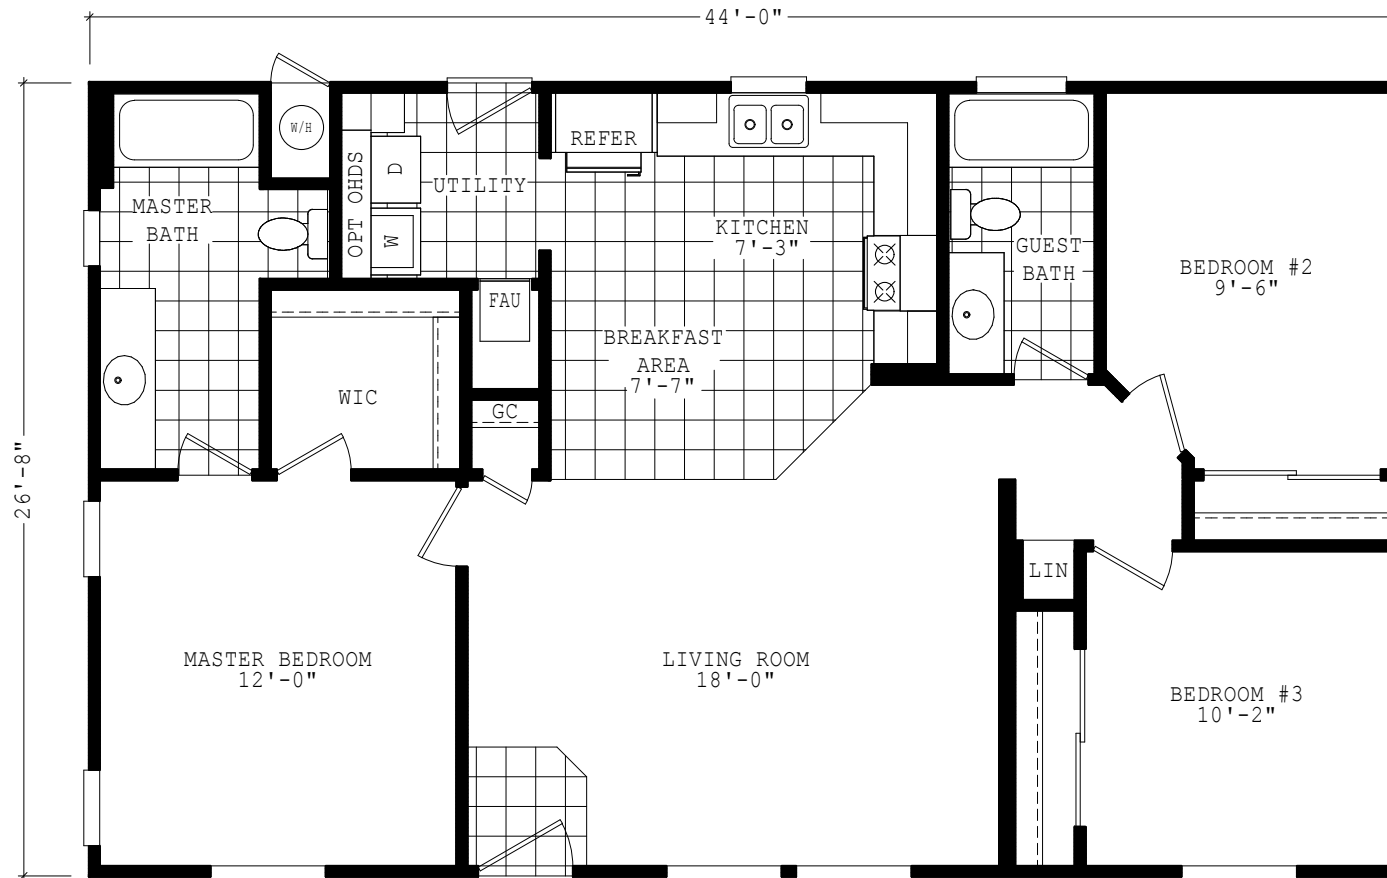

Jessamy

Sierra Value Series

1,173 SQ. FT. (Approximate) 3 Bedrooms, 2 Baths

Last Updated: 9-1-22

FACTORY SELECT HOMES

8610 E. Main Street
Mesa, AZ 85207

FactorySelectMobileHomes.com | 1-800-670-1464

IMPORTANT: Alta Cima Corp reserves the right to modify, cancel or substitute products or features of this event at any time without prior notice or obligation. Pictures and other promotional materials are representative and may depict or contain floor plans, square footages, elevations, options, upgrades, extra design features, decorations, floor coverings, specialty light fixtures, custom paint and wall coverings, window treatments, landscaping, sound and alarm systems, furnishings, appliances, and other designer/decorator features and amenities that are not included as part of the home and/or may not be available at all locations. Home, pricing and community information is subject to change, and homes to prior sale, at any time without notice or obligation. ©2020 Alta Cima Corp. All rights reserved.