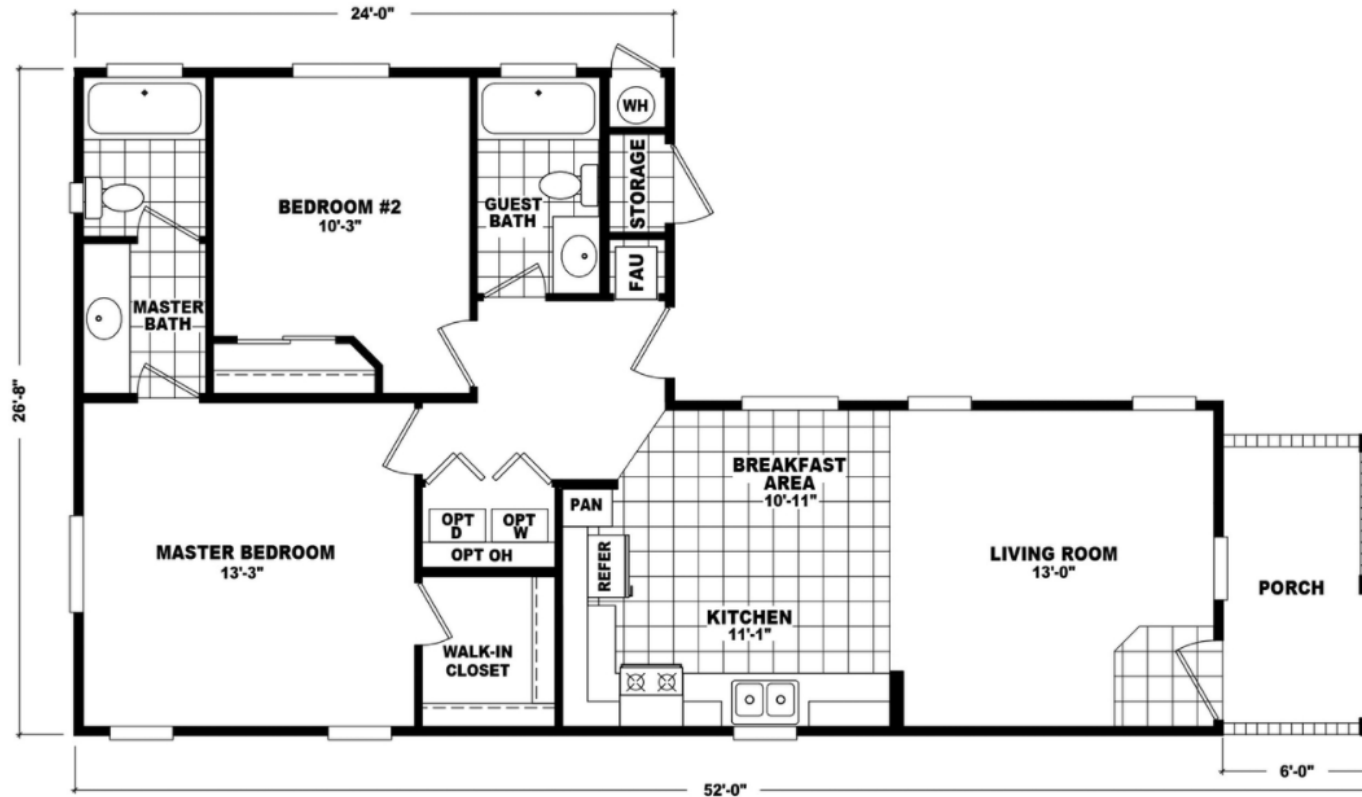

Jordanely

Value Porch Home Series

1,005 SQ. FT. (Approximate) 2 Bedrooms, 2 Baths

Last Updated: 7-21-21

FACTORY SELECT HOMES

8610 E. Main Street
Mesa, AZ 85207

FactorySelectMobileHomes.com | 1-800-670-1464

IMPORTANT: Alta Cima Corp reserves the right to modify, cancel or substitute products or features of this event at any time without prior notice or obligation. Pictures and other promotional materials are representative and may depict or contain floor plans, square footages, elevations, options, upgrades, extra design features, decorations, floor coverings, specialty light fixtures, custom paint and wall coverings, window treatments, landscaping, sound and alarm systems, furnishings, appliances, and other designer/decorator features and amenities that are not included as part of the home and/or may not be available at all locations. Home, pricing and community information is subject to change, and homes to prior sale, at any time without notice or obligation. ©2020 Alta Cima Corp. All rights reserved.