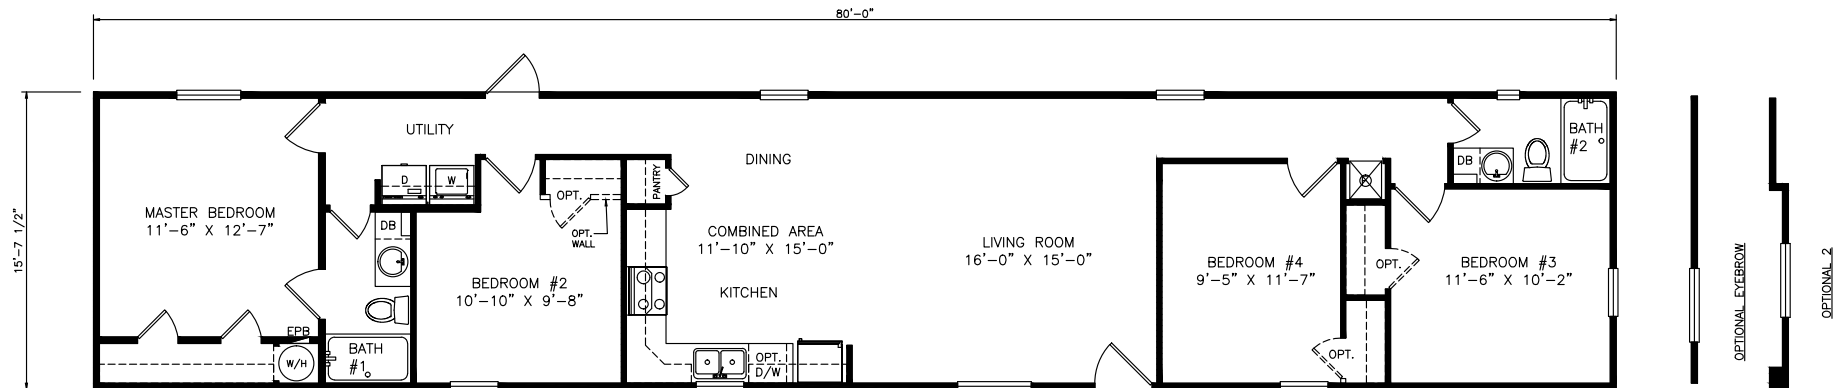

Jurgensen

Select Series - Single Section Series

1,256 SQ. FT. (Approximate) 4 Bedrooms, 2 Baths

Last Updated: 12-7-21

FACTORY SELECT HOMES
8610 E. Main Street
Mesa, AZ 85207

FactorySelectMobileHomes.com | 1-800-670-1464