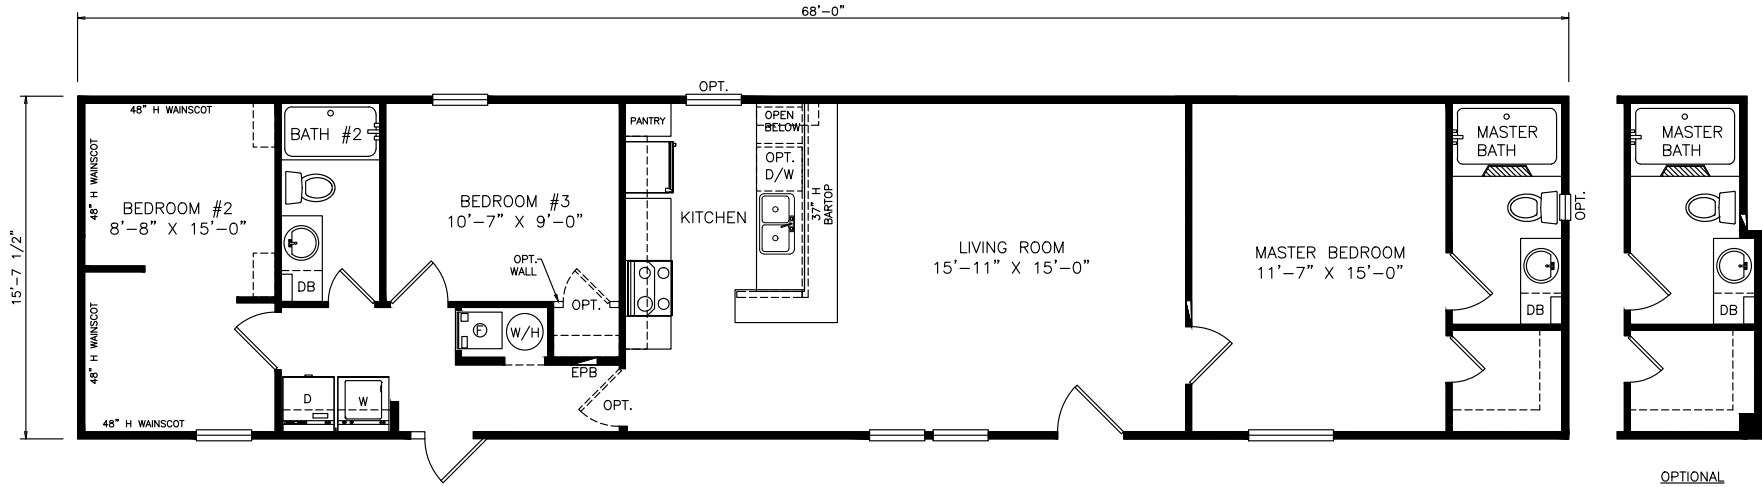

Kaley

Select Series - Single Section Series

1,068 SQ. FT. (Approximate) 3 Bedrooms, 2 Baths

Last Updated: 12-7-21

FACTORY SELECT HOMES

8610 E. Main Street
Mesa, AZ 85207

FactorySelectMobileHomes.com | 1-800-670-1464